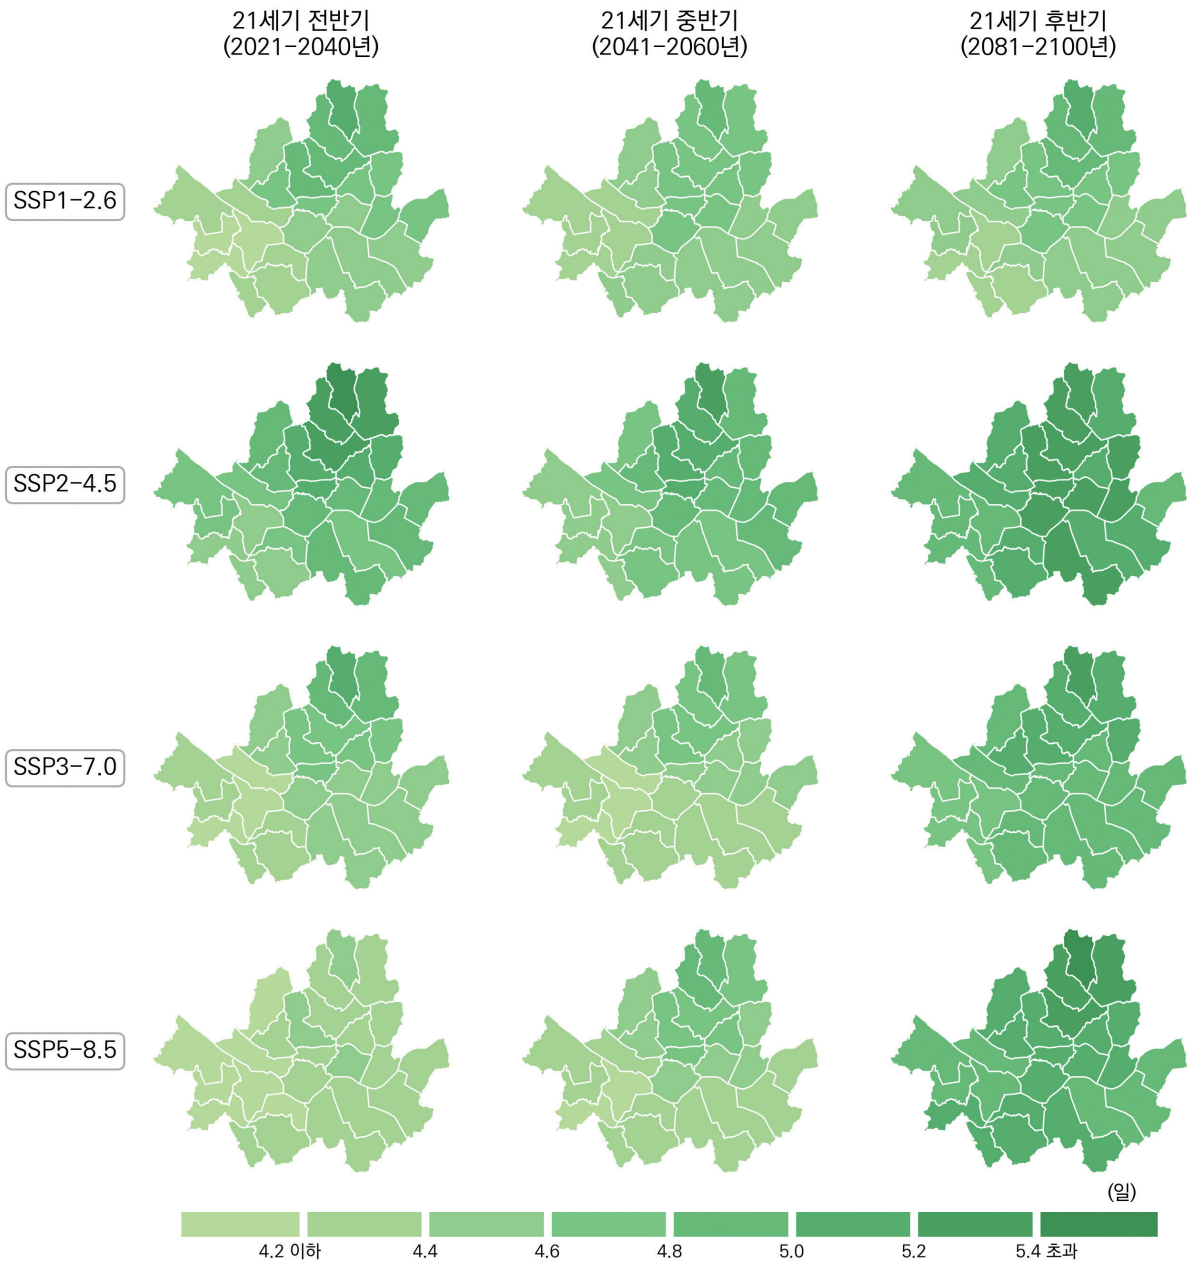

표 4-112. 서울특별시의 5일최다강수량 21세기 전망과 현재 기후 값 대비 편차(mm)(SSP5-8.5)

구분	2000-2019	2021-2030	2031-2040	2041-2050	2051-2060	2061-2070	2071-2080	2081-2090	2091-2100	전반기 (2021-2040)	중반기 (2041-2060)	후반기 (2081-2100)
서울특별시	261.6	291.8	294.5	330.4	341.9	289.4	316.3	290.4	315.6	293.1	336.2	303.0
		+30.2	+32.9	+68.8	+80.3	+27.8	+54.7	+28.8	+54.0	+31.5	+74.6	+41.4
강남구	254.1	290.8	280.3	330.7	342.8	284.3	307.1	301.3	311.7	285.5	336.8	306.5
		+36.7	+26.2	+76.6	+88.7	+30.2	+53.0	+47.2	+57.6	+31.4	+82.7	+52.4
강동구	264.6	296.3	290.4	343.0	343.7	286.3	306.6	304.9	316.9	293.3	343.3	310.9
		+31.7	+25.8	+78.4	+79.1	+21.7	+42.0	+40.3	+52.3	+28.7	+78.7	+46.3
강북구	287.9	313.6	318.3	353.3	356.8	307.9	343.1	300.5	327.5	315.9	355.1	314.0
		+25.7	+30.4	+65.4	+68.9	+20.0	+55.2	+12.6	+39.6	+28.0	+67.2	+26.1
강서구	253.1	281.1	291.2	310.9	331.6	287.6	314.7	283.2	312.6	286.1	321.2	297.9
		+28.0	+38.1	+57.8	+78.5	+34.5	+61.6	+30.1	+59.5	+33.0	+68.1	+44.8
관악구	242.6	287.3	284.4	316.2	334.1	289.5	313.5	279.8	311.3	285.9	325.2	295.6
		+44.7	+41.8	+73.6	+91.5	+46.9	+70.9	+37.2	+68.7	+43.3	+82.6	+53.0
광진구	265.7	293.6	289.0	340.0	340.9	287.1	309.6	300.6	315.8	291.3	340.4	308.2
		+27.9	+23.3	+74.3	+75.2	+21.4	+43.9	+34.9	+50.1	+25.6	+74.7	+42.5
구로구	241.9	282.0	287.2	312.3	335.9	287.9	309.8	279.2	313.7	284.6	324.1	296.4
		+40.1	+45.3	+70.4	+94.0	+46.0	+67.9	+37.3	+71.8	+42.7	+82.2	+54.5
금천구	236.6	286.7	278.5	310.8	328.8	288.3	310.0	273.8	310.4	282.6	319.8	292.1
		+50.1	+41.9	+74.2	+92.2	+51.7	+73.4	+37.2	+73.8	+46.0	+83.2	+55.5
노원구	280.3	303.7	310.6	347.5	347.7	297.9	330.6	294.1	314.8	307.1	347.6	304.4
		+23.4	+30.3	+67.2	+67.4	+17.6	+50.3	+13.8	+34.5	+26.8	+67.3	+24.1
도봉구	297.7	322.0	326.6	367.2	364.9	320.2	357.5	307.5	336.3	324.3	366.0	321.9
		+24.3	+28.9	+69.5	+67.2	+22.5	+59.8	+9.8	+38.6	+26.6	+68.3	+24.2
동대문구	273.7	297.5	302.0	346.8	347.4	292.5	321.2	297.1	318.2	299.8	347.1	307.7
		+23.8	+28.3	+73.1	+73.7	+18.8	+47.5	+23.4	+44.5	+26.1	+73.4	+34.0
동작구	249.1	283.9	284.2	317.4	338.2	283.8	309.0	283.0	309.2	284.1	327.8	296.1
		+34.8	+35.1	+68.3	+89.1	+34.7	+59.9	+33.9	+60.1	+35.0	+78.7	+47.0
마포구	259.6	286.0	297.5	322.6	344.3	286.7	314.2	290.1	318.5	291.8	333.4	304.3
		+26.4	+37.9	+63.0	+84.7	+27.1	+54.6	+30.5	+58.9	+32.2	+73.8	+44.7
서대문구	264.6	289.0	302.2	325.1	345.3	289.9	315.9	286.9	320.9	295.6	335.2	303.9
		+24.4	+37.6	+60.5	+80.7	+25.3	+51.3	+22.3	+56.3	+31.0	+70.6	+39.3
서초구	247.1	285.0	277.3	322.4	336.2	283.5	307.0	290.9	307.4	281.2	329.3	299.1
		+37.9	+30.2	+75.3	+89.1	+36.4	+59.9	+43.8	+60.3	+34.1	+82.2	+52.0
성동구	262.8	290.4	291.7	337.1	341.4	284.6	312.9	293.7	311.9	291.1	339.3	302.8
		+27.6	+28.9	+74.3	+78.6	+21.8	+50.1	+30.9	+49.1	+28.3	+76.5	+40.0
성북구	279.5	301.7	307.8	342.3	347.2	296.6	327.8	292.8	320.7	304.8	344.8	306.8
		+22.2	+28.3	+62.8	+67.7	+17.1	+48.3	+13.3	+41.2	+25.3	+65.3	+27.3
송파구	253.5	291.3	275.9	327.6	339.6	276.7	297.6	299.3	310.9	283.6	333.6	305.1
		+37.8	+22.4	+74.1	+86.1	+23.2	+44.1	+45.8	+57.4	+30.1	+80.1	+51.6
양천구	249.5	280.3	291.3	311.8	335.8	285.6	312.2	283.2	314.8	285.8	323.8	299.0
		+30.8	+41.8	+62.3	+86.3	+36.1	+62.7	+33.7	+65.3	+36.3	+74.3	+49.5
영등포구	251.8	286.5	292.4	319.7	344.1	287.2	313.4	285.1	316.2	289.5	331.9	300.7
		+34.7	+40.6	+67.9	+92.3	+35.4	+61.6	+33.3	+64.4	+37.7	+80.1	+48.9
용산구	251.7	276.3	283.1	317.6	332.4	274.4	303.3	281.2	304.9	279.7	325.0	293.0
		+24.6	+31.4	+65.9	+80.7	+22.7	+51.6	+29.5	+53.2	+28.0	+73.3	+41.3
은평구	264.7	292.1	301.9	322.3	340.3	291.5	319.5	281.1	320.1	297.0	331.3	300.6
		+27.4	+37.2	+57.6	+75.6	+26.8	+54.8	+16.4	+55.4	+32.3	+66.6	+35.9
종로구	267.9	291.0	300.2	331.0	342.1	287.2	316.4	285.0	315.9	295.6	336.6	300.4
		+23.1	+32.3	+63.1	+74.2	+19.3	+48.5	+17.1	+48.0	+27.7	+68.7	+32.5
중구	261.5	284.7	293.4	330.1	338.7	282.1	311.8	285.7	311.2	289.1	334.4	298.5
		+23.2	+31.9	+68.6	+77.2	+20.6	+50.3	+24.2	+49.7	+27.6	+72.9	+37.0
종랑구	277.5	300.6	306.1	355.0	348.3	294.4	323.2	300.1	318.8	303.4	351.6	309.5
		+23.1	+28.6	+77.5	+70.8	+16.9	+45.7	+22.6	+41.3	+25.9	+74.1	+32.0