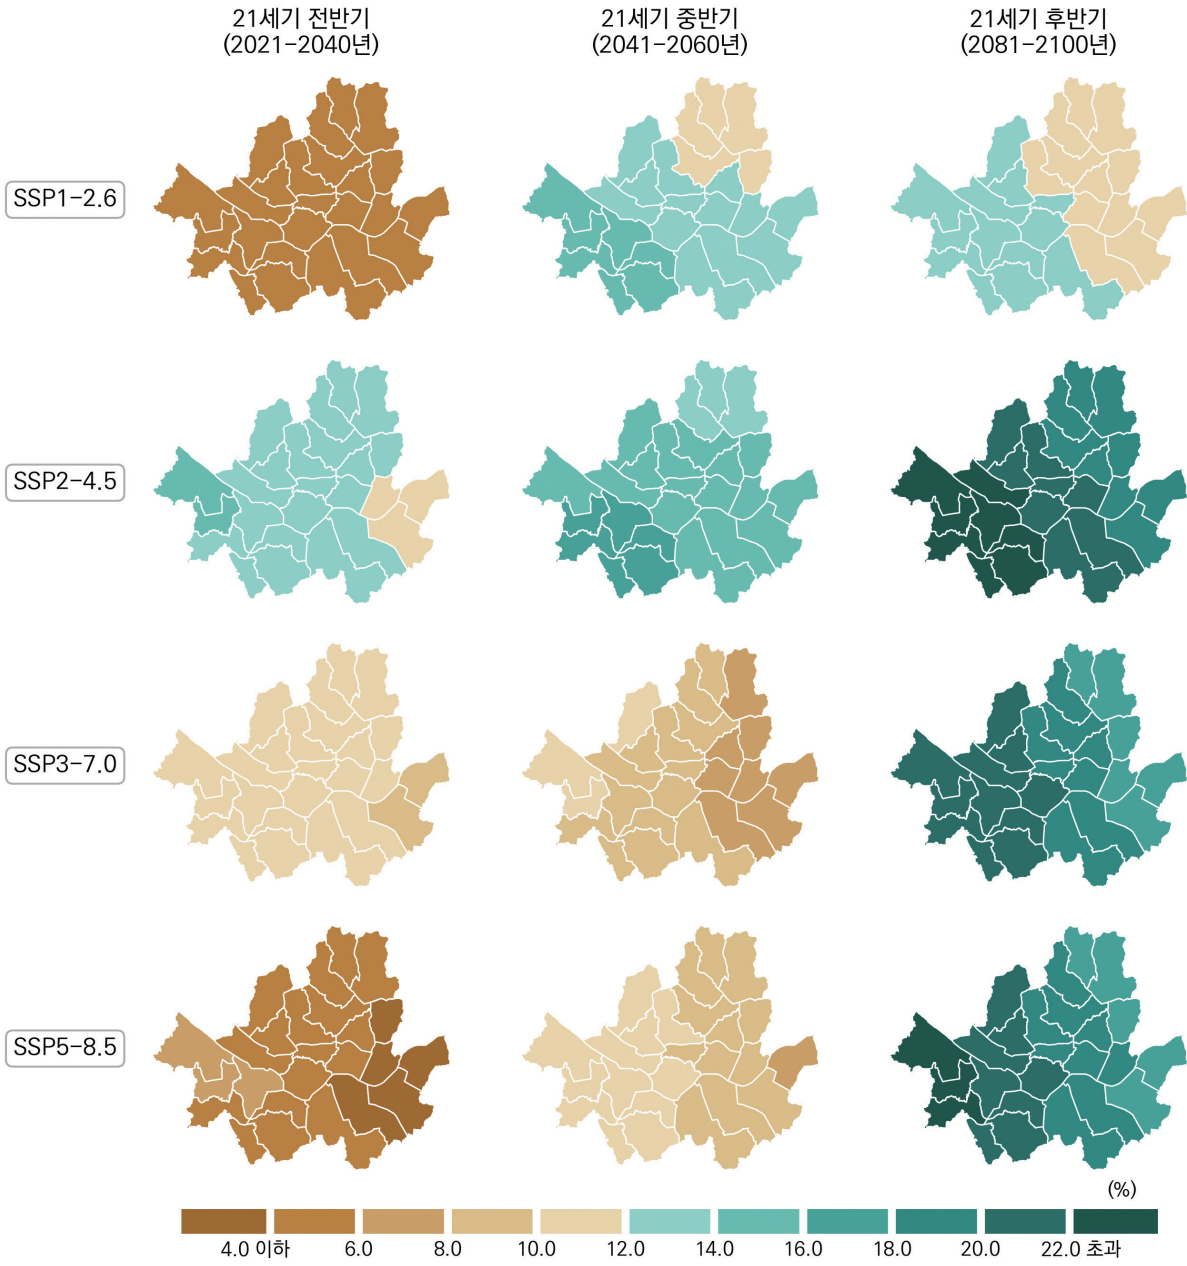

그림 4-16. 서울특별시의 연강수량(mm) 전망 분포도

그림 4-17. 서울특별시의 연강수량 변화율(%) (2000-2019년 대비) 전망 분포도

표 4-25. 서울특별시의 연강수량(mm) 21세기 전망과 현재 기후 값 대비 변화율(%) (SSP1-2.6)

구분	2000-2019	2021-2030	2031-2040	2041-2050	2051-2060	2061-2070	2071-2080	2081-2090	2091-2100	전반기 (2021-2040)	중반기 (2041-2060)	후반기 (2081-2100)
서울특별시	1269.6	1306.4 +2.9%	1368.2 +7.8%	1421.1 +11.9%	1448.8 +14.1%	1466.4 +15.5%	1414.3 +11.4%	1480.4 +16.6%	1363.8 +7.4%	1337.3 +5.3%	1435.0 +13.0%	1422.1 +12.0%
강남구	1272.3	1299.1 +2.1%	1381.4 +8.6%	1418.2 +11.5%	1462.4 +14.9%	1471.4 +15.6%	1417.5 +11.4%	1479.7 +16.3%	1365.4 +7.3%	1340.2 +5.3%	1440.3 +13.2%	1422.5 +11.8%
강동구	1300.2	1319.7 +1.5%	1401.2 +7.8%	1438.1 +10.6%	1478.6 +13.7%	1481.9 +14.0%	1427.7 +9.8%	1492.2 +14.8%	1387.6 +6.7%	1360.4 +4.6%	1458.4 +12.2%	1439.9 +10.7%
강북구	1365.8	1414.9 +3.6%	1454.4 +6.5%	1512.4 +10.7%	1528.0 +11.9%	1563.1 +14.4%	1500.3 +9.8%	1578.3 +15.6%	1447.5 +6.0%	1434.6 +5.0%	1520.2 +11.3%	1512.9 +10.8%
강서구	1206.0	1248.6 +3.5%	1304.9 +8.2%	1360.2 +12.8%	1391.8 +15.4%	1406.2 +16.6%	1366.6 +13.3%	1424.1 +18.1%	1310.7 +8.7%	1276.8 +5.9%	1376.0 +14.1%	1367.4 +13.4%
관악구	1245.7	1279.2 +2.7%	1351.3 +8.5%	1405.2 +12.8%	1446.3 +16.1%	1452.2 +16.6%	1404.2 +12.7%	1459.2 +17.1%	1351.6 +8.5%	1315.2 +5.6%	1425.7 +14.4%	1405.4 +12.8%
광진구	1284.7	1310.6 +2.0%	1390.0 +8.2%	1426.0 +11.0%	1464.4 +14.0%	1476.1 +14.9%	1421.9 +10.7%	1484.4 +15.5%	1375.1 +7.0%	1350.3 +5.1%	1445.2 +12.5%	1429.7 +11.3%
구로구	1224.9	1259.7 +2.8%	1328.0 +8.4%	1386.5 +13.2%	1422.2 +16.1%	1434.1 +17.1%	1386.6 +13.2%	1446.1 +18.1%	1328.2 +8.4%	1293.9 +5.6%	1404.4 +14.7%	1387.1 +13.2%
금천구	1228.6	1260.3 +2.6%	1332.7 +8.5%	1391.0 +13.2%	1436.8 +16.9%	1438.7 +17.1%	1393.1 +13.4%	1441.2 +17.3%	1334.0 +8.6%	1296.5 +5.5%	1413.9 +15.1%	1387.6 +12.9%
노원구	1333.9	1380.0 +3.5%	1424.6 +6.8%	1473.9 +10.5%	1490.6 +11.7%	1518.9 +13.9%	1457.7 +9.3%	1532.7 +14.9%	1413.0 +5.9%	1402.3 +5.1%	1482.3 +11.1%	1472.8 +10.4%
도봉구	1407.4	1460.4 +3.8%	1498.8 +6.5%	1555.2 +10.5%	1565.7 +11.2%	1608.3 +14.3%	1540.3 +9.4%	1618.2 +15.0%	1480.6 +5.2%	1479.6 +5.1%	1560.4 +10.9%	1549.4 +10.1%
동대문구	1300.5	1333.0 +2.5%	1397.5 +7.5%	1445.5 +11.1%	1471.6 +13.2%	1490.6 +14.6%	1438.2 +10.6%	1508.1 +16.0%	1390.0 +6.9%	1365.2 +5.0%	1458.6 +12.2%	1449.1 +11.4%
동작구	1226.6	1257.7 +2.5%	1330.4 +8.5%	1387.4 +13.1%	1416.5 +15.5%	1434.1 +16.9%	1378.3 +12.4%	1443.8 +17.7%	1327.5 +8.2%	1294.0 +5.5%	1402.0 +14.3%	1385.7 +13.0%
마포구	1231.1	1275.5 +3.6%	1328.9 +7.9%	1391.7 +13.0%	1411.4 +14.6%	1430.2 +16.2%	1381.6 +12.2%	1447.4 +17.6%	1332.0 +8.2%	1302.2 +5.8%	1401.5 +13.8%	1389.7 +12.9%
서대문구	1257.1	1304.4 +3.8%	1348.5 +7.3%	1418.4 +12.8%	1431.4 +13.9%	1454.4 +15.7%	1404.1 +11.7%	1474.9 +17.3%	1357.4 +8.0%	1326.5 +5.5%	1424.9 +13.3%	1416.2 +12.7%
서초구	1252.6	1283.4 +2.5%	1357.6 +8.4%	1404.4 +12.1%	1442.3 +15.1%	1457.5 +16.4%	1401.3 +11.9%	1463.7 +16.9%	1350.4 +7.8%	1320.5 +5.4%	1423.3 +13.6%	1407.1 +12.3%
성동구	1267.5	1298.1 +2.4%	1367.9 +7.9%	1416.6 +11.8%	1443.5 +13.9%	1458.3 +15.1%	1407.1 +11.0%	1477.7 +16.6%	1357.5 +7.1%	1333.0 +5.2%	1430.0 +12.8%	1417.6 +11.8%
성북구	1321.2	1363.7 +3.2%	1413.2 +7.0%	1470.8 +11.3%	1485.7 +12.5%	1516.0 +14.7%	1457.0 +10.3%	1533.0 +16.0%	1412.0 +6.9%	1388.4 +5.1%	1478.3 +11.9%	1472.5 +11.5%
송파구	1277.4	1300.6 +1.8%	1383.9 +8.3%	1415.5 +10.8%	1460.2 +14.3%	1464.0 +14.6%	1414.6 +10.7%	1477.7 +15.7%	1364.6 +6.8%	1342.2 +5.1%	1437.9 +12.6%	1421.2 +11.3%
양천구	1212.5	1254.2 +3.4%	1314.1 +8.4%	1372.0 +13.2%	1401.8 +15.6%	1416.7 +16.8%	1373.7 +13.3%	1431.8 +18.1%	1317.2 +8.6%	1284.1 +5.9%	1386.9 +14.4%	1374.5 +13.4%
영등포구	1223.0	1257.8 +2.8%	1329.2 +8.7%	1385.0 +13.2%	1416.7 +15.8%	1429.6 +16.9%	1377.9 +12.7%	1444.3 +18.1%	1325.8 +8.4%	1293.5 +5.8%	1400.8 +14.5%	1385.1 +13.3%
용산구	1206.9	1243.7 +3.0%	1302.8 +7.9%	1361.5 +12.8%	1382.0 +14.5%	1400.6 +16.0%	1349.5 +11.8%	1419.5 +17.6%	1301.9 +7.9%	1273.3 +5.5%	1371.7 +13.7%	1360.7 +12.7%
은평구	1239.0	1290.4 +4.1%	1328.4 +7.2%	1394.9 +12.6%	1410.9 +13.9%	1430.2 +15.4%	1388.5 +12.1%	1453.5 +17.3%	1336.1 +7.8%	1309.4 +5.7%	1402.9 +13.2%	1394.8 +12.6%
종로구	1281.7	1321.9 +3.1%	1370.8 +7.0%	1435.3 +12.0%	1448.3 +13.0%	1475.0 +15.1%	1421.5 +10.9%	1493.5 +16.5%	1375.3 +7.3%	1346.3 +5.0%	1441.8 +12.5%	1434.4 +11.9%
중구	1260.6	1296.7 +2.9%	1354.0 +7.4%	1412.0 +12.0%	1430.4 +13.5%	1452.4 +15.2%	1399.9 +11.1%	1473.1 +16.9%	1352.7 +7.3%	1325.3 +5.1%	1421.2 +12.7%	1412.9 +12.1%
종랑구	1313.2	1347.4 +2.6%	1409.7 +7.3%	1450.7 +10.5%	1480.6 +12.7%	1499.9 +14.2%	1447.8 +10.2%	1511.8 +15.1%	1401.4 +6.7%	1378.6 +5.0%	1465.6 +11.6%	1456.6 +10.9%