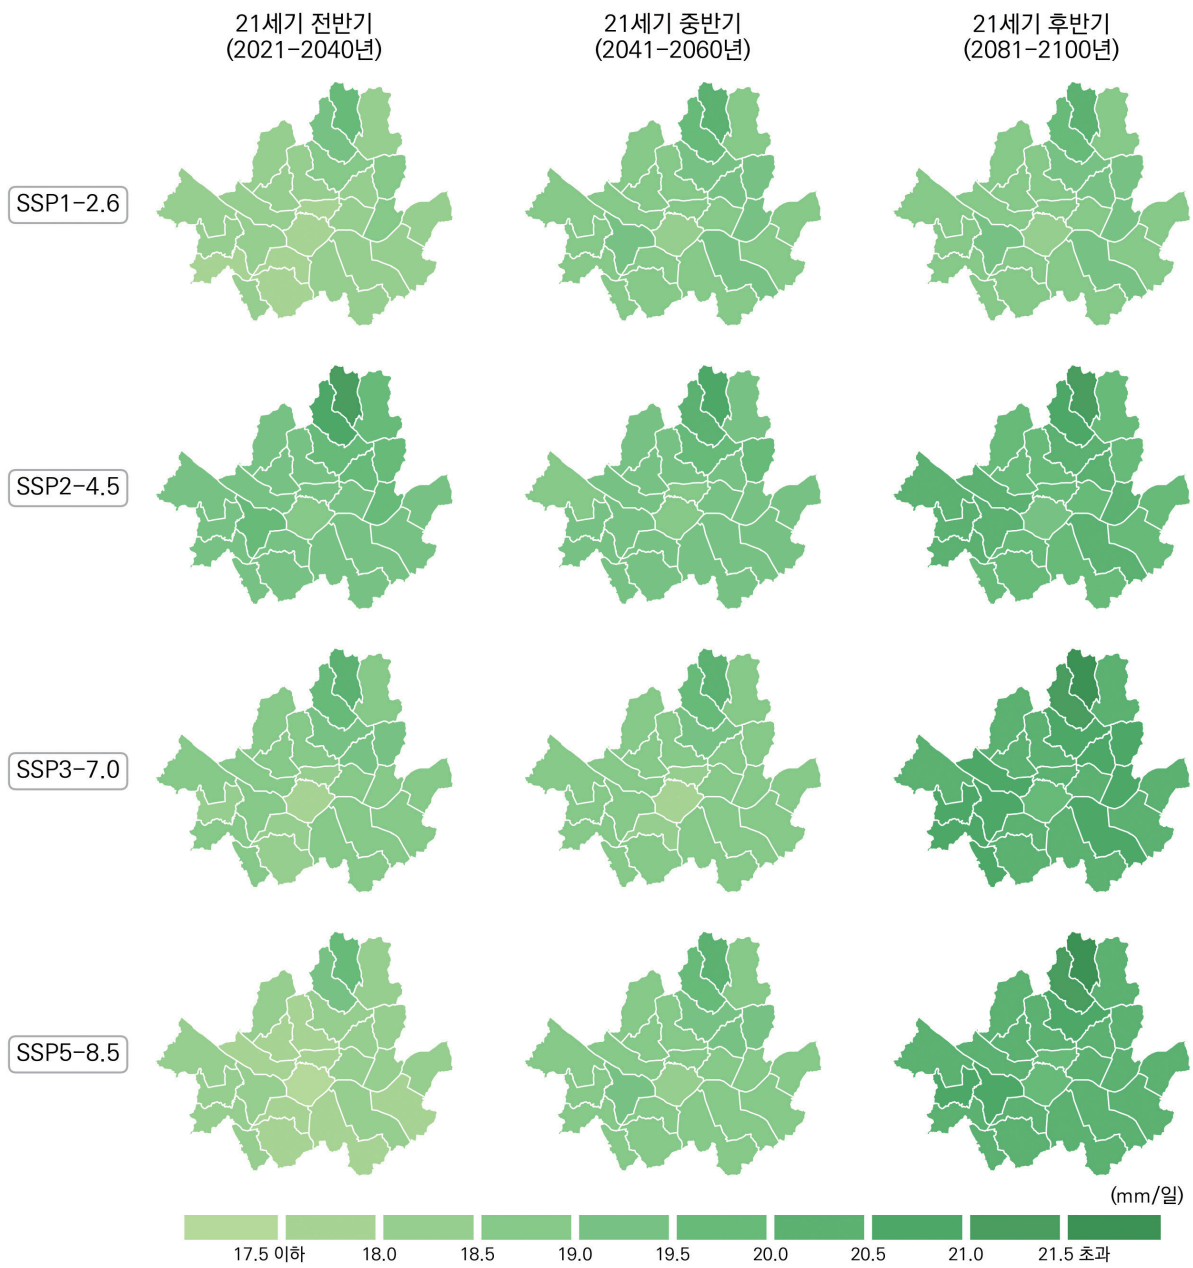

표 4-100. 서울특별시의 호우일수 21세기 전망과 현재 기후 값 대비 편차(일)(SSP5-8.5)

구분	2000-2019	2021-2030	2031-2040	2041-2050	2051-2060	2061-2070	2071-2080	2081-2090	2091-2100	전반기 (2021-2040)	중반기 (2041-2060)	후반기 (2081-2100)
서울특별시	2.7	3.2	2.8	2.9	3.4	3.4	3.7	3.6	3.7	3.0	3.2	3.7
		+0.5	+0.1	+0.2	+0.7	+0.7	+1.0	+0.9	+1.0	+0.3	+0.5	+1.0
강남구	2.8	3.3	2.8	2.8	3.4	3.3	3.6	3.6	3.9	3.1	3.1	3.7
		+0.5	+0.0	+0.0	+0.6	+0.5	+0.8	+0.8	+1.1	+0.3	+0.3	+0.9
강동구	2.9	3.1	2.9	2.9	3.4	3.3	3.6	3.5	4.0	3.0	3.2	3.7
		+0.2	+0.0	+0.0	+0.5	+0.4	+0.7	+0.6	+1.1	+0.1	+0.3	+0.8
강북구	2.9	3.4	3.1	3.3	3.9	3.8	4.2	3.9	4.0	3.3	3.6	3.9
		+0.5	+0.2	+0.4	+1.0	+0.9	+1.3	+1.0	+1.1	+0.4	+0.7	+1.0
강서구	2.5	3.3	2.8	3.0	3.5	3.4	3.6	3.5	3.5	3.1	3.2	3.5
		+0.8	+0.3	+0.5	+1.0	+0.9	+1.1	+1.0	+1.0	+0.6	+0.7	+1.0
관악구	2.8	3.3	2.8	2.8	3.4	3.3	3.7	3.6	3.8	3.1	3.1	3.7
		+0.5	+0.0	+0.0	+0.6	+0.5	+0.9	+0.8	+1.0	+0.3	+0.3	+0.9
광진구	2.8	3.3	2.9	3.0	3.5	3.4	3.6	3.6	3.9	3.1	3.3	3.8
		+0.5	+0.1	+0.2	+0.7	+0.6	+0.8	+0.8	+1.1	+0.3	+0.5	+1.0
구로구	2.5	3.3	2.7	2.8	3.3	3.4	3.7	3.5	3.6	3.0	3.1	3.5
		+0.8	+0.2	+0.3	+0.8	+0.9	+1.2	+1.0	+1.1	+0.5	+0.6	+1.0
금천구	3.0	3.4	2.8	3.0	3.5	3.5	3.7	3.7	3.9	3.1	3.2	3.8
		+0.4	-0.2	+0.0	+0.5	+0.5	+0.7	+0.7	+0.9	+0.1	+0.2	+0.8
노원구	2.8	3.1	3.0	3.1	3.6	3.5	3.9	3.5	3.8	3.1	3.4	3.6
		+0.3	+0.2	+0.3	+0.8	+0.7	+1.1	+0.7	+1.0	+0.3	+0.6	+0.8
도봉구	3.1	3.6	3.4	3.6	4.1	4.0	4.3	4.1	4.2	3.5	3.9	4.2
		+0.5	+0.3	+0.5	+1.0	+0.9	+1.2	+1.0	+1.1	+0.4	+0.8	+1.1
동대문구	2.7	3.2	2.9	3.0	3.4	3.4	3.8	3.5	3.9	3.1	3.2	3.7
		+0.5	+0.2	+0.3	+0.7	+0.7	+1.1	+0.8	+1.2	+0.4	+0.5	+1.0
동작구	2.6	3.3	2.7	2.7	3.3	3.2	3.5	3.5	3.6	3.0	3.0	3.5
		+0.7	+0.1	+0.1	+0.7	+0.6	+0.9	+0.9	+1.0	+0.4	+0.4	+0.9
마포구	2.4	3.1	2.7	2.8	3.3	3.3	3.6	3.5	3.6	2.9	3.0	3.5
		+0.7	+0.3	+0.4	+0.9	+0.9	+1.2	+1.1	+1.2	+0.5	+0.6	+1.1
서대문구	2.4	3.1	2.8	2.9	3.4	3.3	3.7	3.6	3.6	2.9	3.1	3.6
		+0.7	+0.4	+0.5	+1.0	+0.9	+1.3	+1.2	+1.2	+0.5	+0.7	+1.2
서초구	2.7	3.3	2.7	2.7	3.3	3.2	3.6	3.5	3.7	3.0	3.0	3.6
		+0.6	+0.0	+0.0	+0.6	+0.5	+0.9	+0.8	+1.0	+0.3	+0.3	+0.9
성동구	2.8	3.2	2.8	2.9	3.3	3.3	3.7	3.5	3.8	3.0	3.1	3.6
		+0.4	+0.0	+0.1	+0.5	+0.5	+0.9	+0.7	+1.0	+0.2	+0.3	+0.8
성북구	2.8	3.3	3.0	3.2	3.6	3.6	4.0	3.6	3.9	3.1	3.4	3.8
		+0.5	+0.2	+0.4	+0.8	+0.8	+1.2	+0.8	+1.1	+0.3	+0.6	+1.0
송파구	2.8	3.2	2.8	2.8	3.4	3.3	3.5	3.5	3.8	3.0	3.1	3.7
		+0.4	+0.0	+0.0	+0.6	+0.5	+0.7	+0.7	+1.0	+0.2	+0.3	+0.9
양천구	2.5	3.3	2.8	2.9	3.3	3.4	3.7	3.5	3.5	3.0	3.1	3.5
		+0.8	+0.3	+0.4	+0.8	+0.9	+1.2	+1.0	+1.0	+0.5	+0.6	+1.0
영등포구	2.6	3.3	2.7	2.8	3.3	3.3	3.6	3.6	3.6	3.0	3.1	3.6
		+0.7	+0.1	+0.2	+0.7	+0.7	+1.0	+1.0	+1.0	+0.4	+0.5	+1.0
용산구	2.3	3.0	2.5	2.6	3.1	3.1	3.4	3.3	3.5	2.8	2.8	3.4
		+0.7	+0.2	+0.3	+0.8	+0.8	+1.1	+1.0	+1.2	+0.5	+0.5	+1.1
은평구	2.4	3.1	2.7	2.9	3.3	3.3	3.6	3.5	3.4	2.9	3.1	3.5
		+0.7	+0.3	+0.5	+0.9	+0.9	+1.2	+1.1	+1.0	+0.5	+0.7	+1.1
종로구	2.6	3.1	2.8	2.9	3.4	3.4	3.8	3.6	3.7	3.0	3.2	3.6
		+0.5	+0.2	+0.3	+0.8	+0.8	+1.2	+1.0	+1.1	+0.4	+0.6	+1.0
중구	2.4	3.1	2.7	2.8	3.3	3.2	3.7	3.5	3.6	2.9	3.0	3.6
		+0.7	+0.3	+0.4	+0.9	+0.8	+1.3	+1.1	+1.2	+0.5	+0.6	+1.2
종량구	2.8	3.1	3.0	3.1	3.6	3.5	3.8	3.5	3.9	3.1	3.3	3.7
		+0.3	+0.2	+0.3	+0.8	+0.7	+1.0	+0.7	+1.1	+0.3	+0.5	+0.9