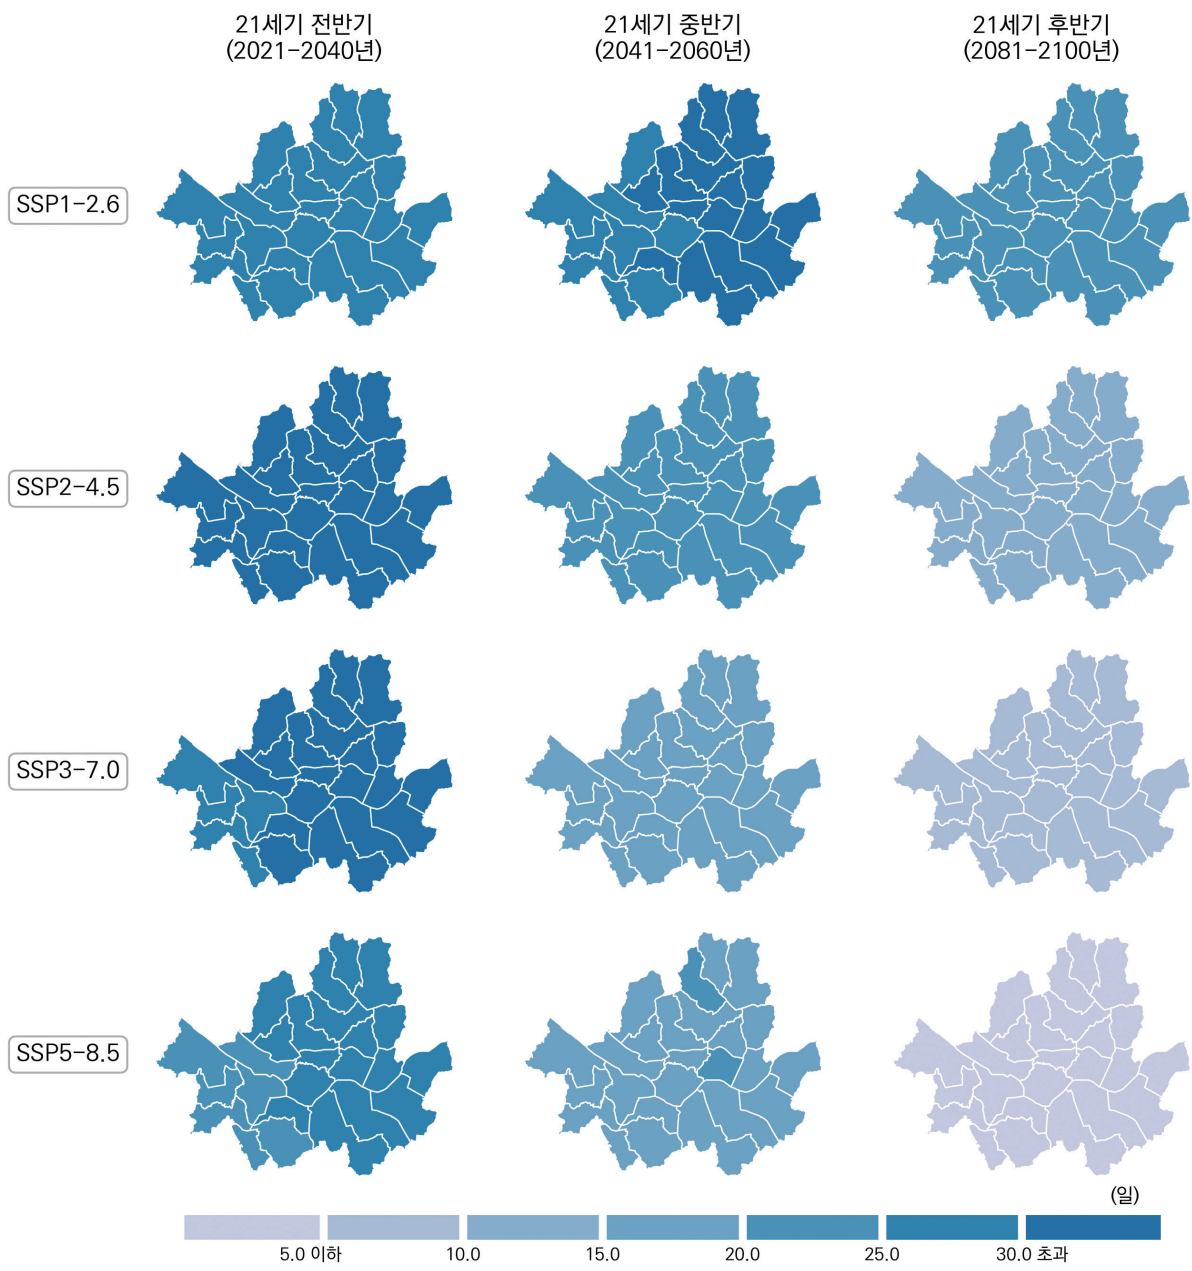

표 4-80. 서울특별시의 서리일수 21세기 전망과 현재 기후 값 대비 편차(일)(SSP5-8.5)

구분	2000-2019	2021-2030	2031-2040	2041-2050	2051-2060	2061-2070	2071-2080	2081-2090	2091-2100	전반기 (2021-2040)	중반기 (2041-2060)	후반기 (2081-2100)
서울특별시	89.8	73.9	66.5	61.6	57.0	45.3	45.4	36.9	30.4	70.2	59.3	33.7
		-15.9	-23.3	-28.2	-32.8	-44.5	-44.4	-52.9	-59.4	-19.6	-30.5	-56.1
강남구	81.8	66.1	58.5	54.2	50.4	38.2	39.1	31.2	24.1	62.3	52.3	27.7
		-15.7	-23.3	-27.6	-31.4	-43.6	-42.7	-50.6	-57.7	-19.5	-29.5	-54.1
강동구	94.3	77.6	70.7	65.1	60.4	48.6	48.6	40.3	34.5	74.2	62.7	37.4
		-16.7	-23.6	-29.2	-33.9	-45.7	-45.7	-54.0	-59.8	-20.1	-31.6	-56.9
강북구	95.7	79.4	72.6	66.9	61.7	50.5	50.0	41.6	35.4	76.0	64.3	38.5
		-16.3	-23.1	-28.8	-34.0	-45.2	-45.7	-54.1	-60.3	-19.7	-31.4	-57.2
강서구	89.1	73.0	65.1	60.7	56.1	44.0	44.6	35.7	29.1	69.1	58.4	32.4
		-16.1	-24.0	-28.4	-33.0	-45.1	-44.5	-53.4	-60.0	-20.0	-30.7	-56.7
관악구	85.1	69.7	61.7	57.2	53.0	41.0	41.6	33.0	26.1	65.7	55.1	29.5
		-15.4	-23.4	-27.9	-32.1	-44.1	-43.5	-52.1	-59.0	-19.4	-30.0	-55.6
광진구	84.2	68.1	61.0	56.3	52.4	40.2	41.0	33.2	26.2	64.5	54.4	29.7
		-16.1	-23.2	-27.9	-31.8	-44.0	-43.2	-51.0	-58.0	-19.7	-29.8	-54.5
구로구	88.1	72.7	64.7	60.2	55.7	43.5	44.0	35.1	28.3	68.7	57.9	31.7
		-15.4	-23.4	-27.9	-32.4	-44.6	-44.1	-53.0	-59.8	-19.4	-30.2	-56.4
금천구	81.8	67.0	59.0	54.4	50.5	38.4	39.0	30.4	23.2	63.0	52.5	26.8
		-14.8	-22.8	-27.4	-31.3	-43.4	-42.8	-51.4	-58.6	-18.8	-29.3	-55.0
노원구	104.2	87.2	81.1	74.4	68.2	58.2	56.1	47.7	42.1	84.2	71.3	44.9
		-17.0	-23.1	-29.8	-36.0	-46.0	-48.1	-56.5	-62.1	-20.0	-32.9	-59.3
도봉구	104.6	87.5	81.4	74.6	68.3	58.5	56.3	47.9	42.3	84.4	71.5	45.1
		-17.1	-23.2	-30.0	-36.3	-46.1	-48.3	-56.7	-62.3	-20.2	-33.1	-59.5
동대문구	87.5	71.3	64.1	59.4	55.2	43.2	43.6	35.5	28.9	67.7	57.3	32.2
		-16.2	-23.4	-28.1	-32.3	-44.3	-43.9	-52.0	-58.6	-19.8	-30.2	-55.3
동작구	85.3	70.3	62.5	57.9	53.8	41.9	42.3	33.8	27.1	66.4	55.8	30.5
		-15.0	-22.8	-27.4	-31.5	-43.4	-43.0	-51.5	-58.2	-18.9	-29.5	-54.8
마포구	87.6	71.6	63.9	59.6	55.4	43.2	43.8	35.2	28.5	67.8	57.5	31.9
		-16.0	-23.7	-28.0	-32.2	-44.4	-43.8	-52.4	-59.1	-19.8	-30.1	-55.7
서대문구	95.3	79.9	72.6	67.5	61.8	50.4	50.2	41.3	35.2	76.3	64.6	38.3
		-15.4	-22.7	-27.8	-33.5	-44.9	-45.1	-54.0	-60.1	-19.0	-30.7	-57.0
서초구	87.0	70.4	62.7	58.2	54.1	41.8	42.4	34.3	27.4	66.6	56.2	30.8
		-16.6	-24.3	-28.8	-32.9	-45.2	-44.6	-52.7	-59.6	-20.4	-30.8	-56.2
성동구	83.5	67.5	60.1	55.7	51.8	39.7	40.5	32.5	25.5	63.8	53.7	29.0
		-16.0	-23.4	-27.8	-31.7	-43.8	-43.0	-51.0	-58.0	-19.7	-29.8	-54.5
성북구	93.0	76.9	69.8	64.5	59.6	47.9	47.9	39.5	33.3	73.3	62.0	36.4
		-16.1	-23.2	-28.5	-33.4	-45.1	-45.1	-53.5	-59.7	-19.7	-31.0	-56.6
송파구	84.2	68.2	60.7	56.1	52.3	40.1	40.8	32.9	26.2	64.5	54.2	29.5
		-16.0	-23.5	-28.1	-31.9	-44.1	-43.4	-51.3	-58.0	-19.7	-30.0	-54.7
양천구	86.9	71.2	63.2	58.9	54.7	42.3	43.0	34.2	27.4	67.2	56.8	30.8
		-15.7	-23.7	-28.0	-32.2	-44.6	-43.9	-52.7	-59.5	-19.7	-30.1	-56.1
영등포구	80.4	65.8	57.9	53.5	49.8	38.0	38.6	30.3	23.3	61.8	51.7	26.8
		-14.6	-22.5	-26.9	-30.6	-42.4	-41.8	-50.1	-57.1	-18.6	-28.7	-53.6
용산구	87.6	71.8	64.2	59.6	55.6	43.4	43.9	35.4	28.7	68.0	57.6	32.1
		-15.8	-23.4	-28.0	-32.0	-44.2	-43.7	-52.2	-58.9	-19.6	-30.0	-55.5
은평구	98.1	82.5	75.7	69.9	64.0	53.2	52.4	43.4	37.5	79.1	66.9	40.4
		-15.6	-22.4	-28.2	-34.1	-44.9	-45.7	-54.7	-60.6	-19.0	-31.2	-57.7
종로구	93.0	77.6	70.3	65.2	60.2	48.5	48.5	39.9	33.5	73.9	62.7	36.7
		-15.4	-22.7	-27.8	-32.8	-44.5	-44.5	-53.1	-59.5	-19.1	-30.3	-56.3
중구	88.0	71.9	64.4	59.9	55.8	43.6	44.1	35.6	29.0	68.1	57.9	32.3
		-16.1	-23.6	-28.1	-32.2	-44.4	-43.9	-52.4	-59.0	-19.9	-30.1	-55.7
종량구	99.1	82.4	75.8	69.8	64.1	53.4	52.3	43.9	38.0	79.1	67.0	41.0
		-16.7	-23.3	-29.3	-35.0	-45.7	-46.8	-55.2	-61.1	-20.0	-32.1	-58.1