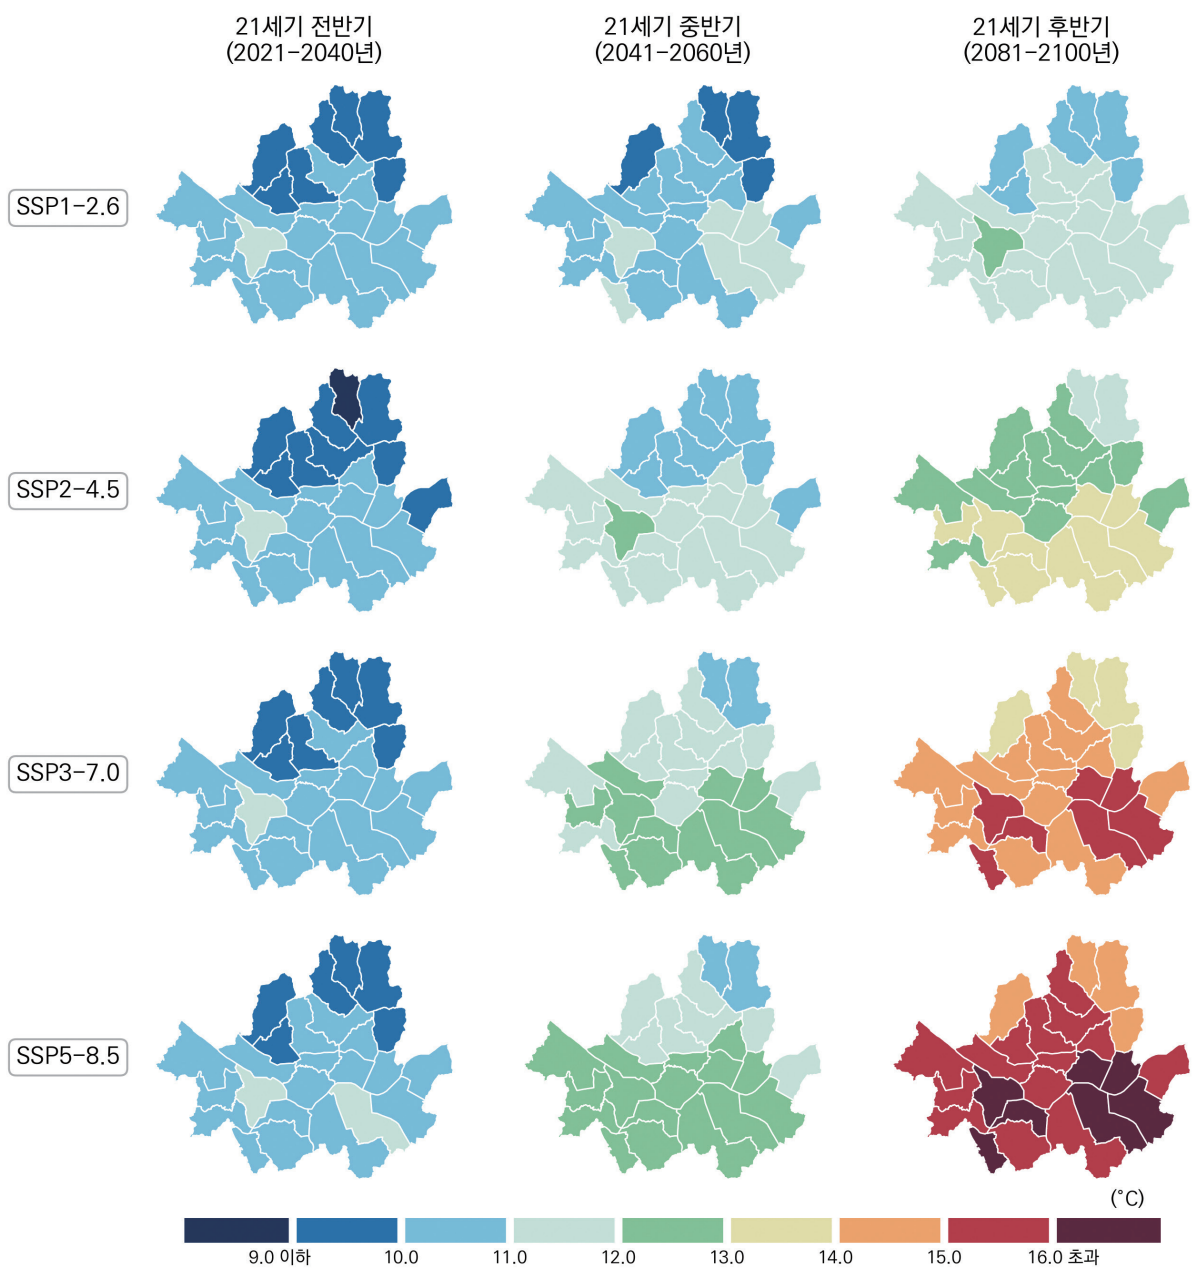

표 4-17. 서울특별시의 연평균 최저기온 21세기 전망과 현재 기후 값 대비 편차(°C)(SSP1-2.6)

그림 4-11. 서울특별시의 연평균 최저기온(°C) 전망 분포도

표 4-17. 서울특별시의 연평균 최저기온 21세기 전망과 현재 기후 값 대비 편차(°C)(SSP1-2.6)

구분	2000-2019	2021-2030	2031-2040	2041-2050	2051-2060	2061-2070	2071-2080	2081-2090	2091-2100	전반기 (2021-2040)	중반기 (2041-2060)	후반기 (2081-2100)
서울특별시	9.0	10.2 +1.2	10.6 +1.6	10.7 +1.7	10.6 +1.6	11.1 +2.1	11.2 +2.2	11.3 +2.3	11.5 +2.5	10.4 +1.4	10.7 +1.7	11.4 +2.4
강남구	9.6	10.8 +1.2	11.2 +1.6	11.3 +1.7	11.2 +1.6	11.7 +2.1	11.8 +2.2	11.9 +2.3	12.1 +2.5	11.0 +1.4	11.3 +1.7	12.0 +2.4
강동구	8.7	9.9 +1.2	10.3 +1.6	10.4 +1.7	10.3 +1.6	10.9 +2.2	10.9 +2.2	11.0 +2.3	11.2 +2.5	10.1 +1.4	10.4 +1.7	11.1 +2.4
강북구	8.5	9.7 +1.2	10.1 +1.6	10.2 +1.7	10.1 +1.6	10.6 +2.1	10.7 +2.2	10.8 +2.3	11.0 +2.5	9.9 +1.4	10.1 +1.6	10.9 +2.4
강서구	9.1	10.3 +1.2	10.7 +1.6	10.8 +1.7	10.7 +1.6	11.2 +2.1	11.3 +2.2	11.4 +2.3	11.6 +2.5	10.5 +1.4	10.8 +1.7	11.5 +2.4
관악구	9.3	10.5 +1.2	10.8 +1.5	10.9 +1.6	10.9 +1.6	11.4 +2.1	11.4 +2.1	11.6 +2.3	11.7 +2.4	10.7 +1.4	10.9 +1.6	11.7 +2.4
광진구	9.4	10.6 +1.2	11.0 +1.6	11.1 +1.7	11.0 +1.6	11.6 +2.2	11.6 +2.2	11.7 +2.3	11.9 +2.5	10.8 +1.4	11.1 +1.7	11.8 +2.4
구로구	9.2	10.4 +1.2	10.8 +1.6	10.8 +1.6	10.8 +1.6	11.3 +2.1	11.4 +2.2	11.5 +2.3	11.7 +2.5	10.6 +1.4	10.8 +1.6	11.6 +2.4
금천구	9.5	10.7 +1.2	11.1 +1.6	11.2 +1.7	11.2 +1.7	11.7 +2.2	11.7 +2.2	11.8 +2.3	12.0 +2.5	10.9 +1.4	11.2 +1.7	11.9 +2.4
노원구	7.9	9.1 +1.2	9.4 +1.5	9.6 +1.7	9.5 +1.6	10.0 +2.1	10.0 +2.1	10.2 +2.3	10.3 +2.4	9.3 +1.4	9.5 +1.6	10.3 +2.4
도봉구	7.8	9.0 +1.2	9.4 +1.6	9.5 +1.7	9.4 +1.6	9.9 +2.1	10.0 +2.2	10.1 +2.3	10.3 +2.5	9.2 +1.4	9.5 +1.7	10.2 +2.4
동대문구	9.2	10.4 +1.2	10.7 +1.5	10.8 +1.6	10.8 +1.6	11.3 +2.1	11.3 +2.1	11.4 +2.2	11.6 +2.4	10.5 +1.3	10.8 +1.6	11.5 +2.3
동작구	9.4	10.6 +1.2	11.0 +1.6	11.0 +1.6	11.0 +1.6	11.5 +2.1	11.5 +2.1	11.7 +2.3	11.8 +2.4	10.8 +1.4	11.0 +1.6	11.8 +2.4
마포구	9.2	10.4 +1.2	10.8 +1.6	10.9 +1.7	10.8 +1.6	11.4 +2.2	11.4 +2.2	11.5 +2.3	11.7 +2.5	10.6 +1.4	10.9 +1.7	11.6 +2.4
서대문구	8.5	9.7 +1.2	10.0 +1.5	10.2 +1.7	10.1 +1.6	10.6 +2.1	10.7 +2.2	10.8 +2.3	10.9 +2.4	9.9 +1.4	10.1 +1.6	10.9 +2.4
서초구	9.3	10.5 +1.2	10.9 +1.6	11.0 +1.7	10.9 +1.6	11.4 +2.1	11.5 +2.2	11.6 +2.3	11.7 +2.4	10.7 +1.4	10.9 +1.6	11.7 +2.4
성동구	9.5	10.7 +1.2	11.1 +1.6	11.2 +1.7	11.1 +1.6	11.6 +2.1	11.7 +2.2	11.8 +2.3	11.9 +2.4	10.9 +1.4	11.1 +1.6	11.9 +2.4
성북구	8.7	9.9 +1.2	10.3 +1.6	10.4 +1.7	10.3 +1.6	10.9 +2.2	10.9 +2.2	11.0 +2.3	11.2 +2.5	10.1 +1.4	10.4 +1.7	11.1 +2.4
송파구	9.5	10.6 +1.1	11.0 +1.5	11.1 +1.6	11.0 +1.5	11.5 +2.0	11.6 +2.1	11.7 +2.2	11.9 +2.4	10.8 +1.3	11.1 +1.6	11.8 +2.3
양천구	9.3	10.5 +1.2	10.9 +1.6	11.0 +1.7	10.9 +1.6	11.4 +2.1	11.5 +2.2	11.6 +2.3	11.8 +2.5	10.7 +1.4	11.0 +1.7	11.7 +2.4
영등포구	9.8	11.0 +1.2	11.4 +1.6	11.5 +1.7	11.4 +1.6	12.0 +2.2	12.0 +2.2	12.1 +2.3	12.3 +2.5	11.2 +1.4	11.5 +1.7	12.2 +2.4
용산구	9.2	10.4 +1.2	10.7 +1.5	10.8 +1.6	10.8 +1.6	11.3 +2.1	11.3 +2.1	11.5 +2.3	11.6 +2.4	10.6 +1.4	10.8 +1.6	11.6 +2.4
은평구	8.3	9.5 +1.2	9.9 +1.6	10.0 +1.7	9.9 +1.6	10.5 +2.2	10.5 +2.2	10.6 +2.3	10.8 +2.5	9.7 +1.4	10.0 +1.7	10.7 +2.4
종로구	8.7	9.9 +1.2	10.2 +1.5	10.3 +1.6	10.3 +1.6	10.8 +2.1	10.8 +2.1	11.0 +2.3	11.1 +2.4	10.0 +1.3	10.3 +1.6	11.1 +2.4
중구	9.2	10.4 +1.2	10.7 +1.5	10.8 +1.6	10.8 +1.6	11.3 +2.1	11.3 +2.1	11.5 +2.3	11.6 +2.4	10.6 +1.4	10.8 +1.6	11.5 +2.3
종량구	8.3	9.5 +1.2	9.9 +1.6	10.0 +1.7	9.9 +1.6	10.5 +2.2	10.5 +2.2	10.6 +2.3	10.8 +2.5	9.7 +1.4	10.0 +1.7	10.7 +2.4