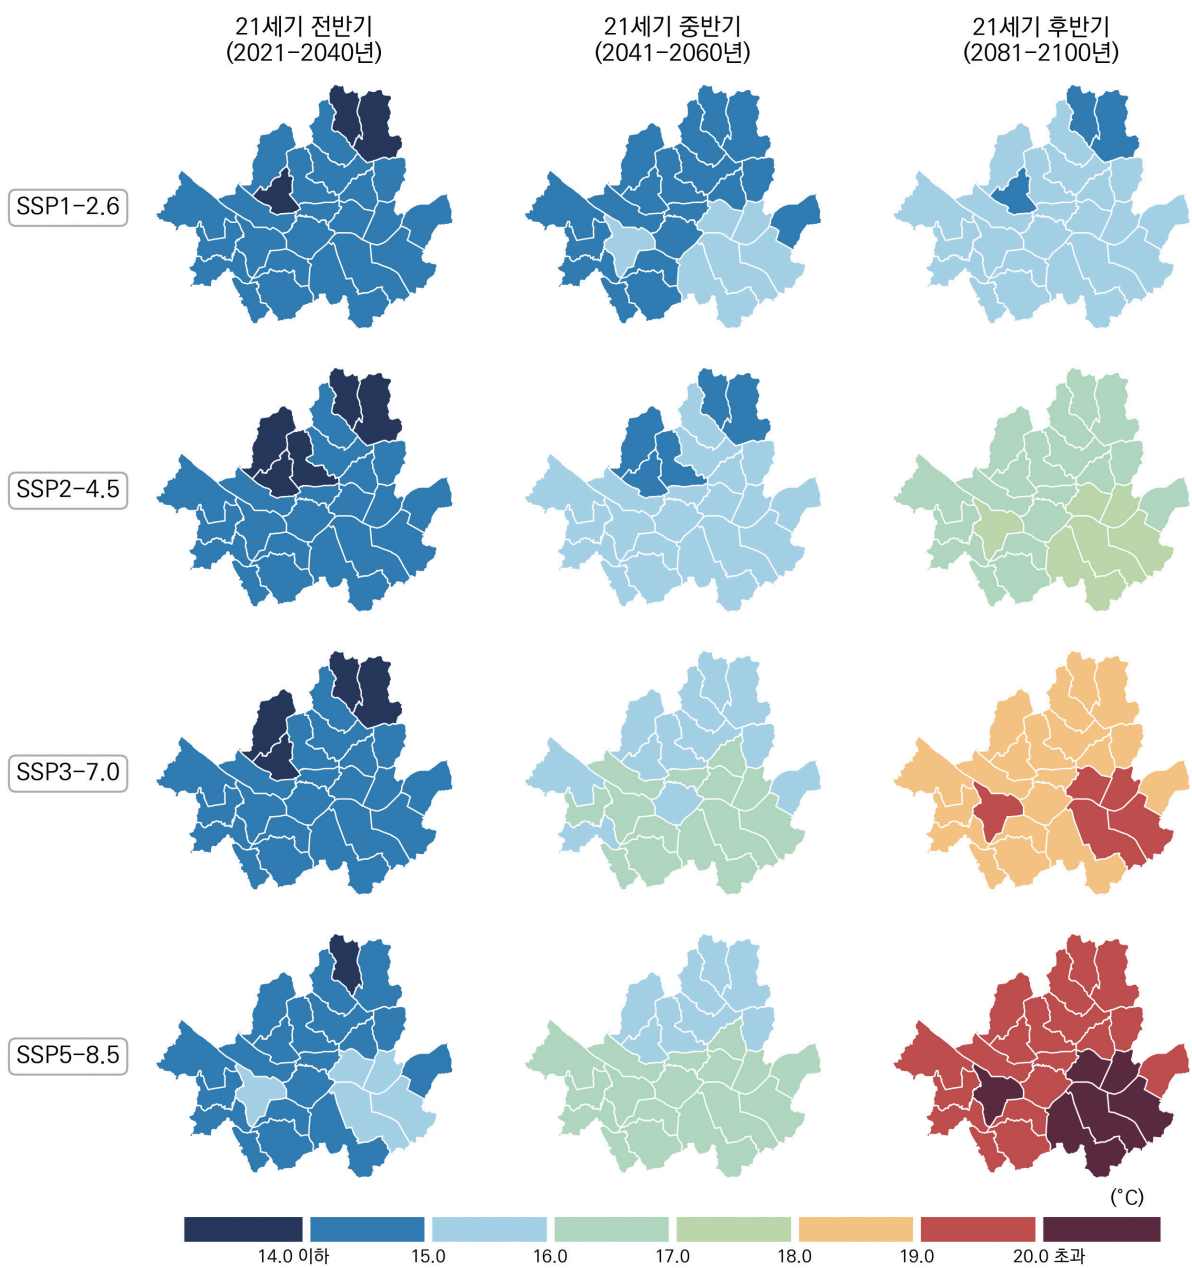

※ 제4장의 우리나라 평균 상승폭은 남한상세 기후변화 전망보고서(1km 격자)의 현재 대비 상승폭을 나타냄.

그림 4-1. 서울특별시의 연평균기온(°C) 전망 분포도

표 4-1. 서울특별시의 연평균기온 21세기 전망과 현재 기후 값 대비 편차(°C)(SSP1-2.6)

구분	2000-2019	2021-2030	2031-2040	2041-2050	2051-2060	2061-2070	2071-2080	2081-2090	2091-2100	전반기 (2021-2040)	중반기 (2041-2060)	후반기 (2081-2100)
서울특별시	13.1	14.4	14.7	14.8	14.7	15.2	15.3	15.4	15.6	14.5	14.8	15.5
		+1.3	+1.6	+1.7	+1.6	+2.1	+2.2	+2.3	+2.5	+1.4	+1.7	+2.4
강남구	13.6	14.8	15.2	15.3	15.2	15.7	15.8	15.9	16.0	15.0	15.2	16.0
		+1.2	+1.6	+1.7	+1.6	+2.1	+2.2	+2.3	+2.4	+1.4	+1.6	+2.4
강동구	13.2	14.4	14.7	14.8	14.8	15.2	15.3	15.5	15.6	14.6	14.8	15.5
		+1.2	+1.5	+1.6	+1.6	+2.0	+2.1	+2.3	+2.4	+1.4	+1.6	+2.3
강북구	12.8	14.1	14.4	14.5	14.4	14.9	15.0	15.1	15.3	14.2	14.5	15.2
		+1.3	+1.6	+1.7	+1.6	+2.1	+2.2	+2.3	+2.5	+1.4	+1.7	+2.4
강서구	13.2	14.4	14.8	14.8	14.8	15.3	15.4	15.5	15.6	14.6	14.8	15.6
		+1.2	+1.6	+1.6	+1.6	+2.1	+2.2	+2.3	+2.4	+1.4	+1.6	+2.4
관악구	13.2	14.4	14.8	14.9	14.8	15.3	15.4	15.5	15.7	14.6	14.8	15.6
		+1.2	+1.6	+1.7	+1.6	+2.1	+2.2	+2.3	+2.5	+1.4	+1.6	+2.4
광진구	13.5	14.8	15.1	15.2	15.1	15.6	15.7	15.8	16.0	14.9	15.2	15.9
		+1.3	+1.6	+1.7	+1.6	+2.1	+2.2	+2.3	+2.5	+1.4	+1.7	+2.4
구로구	13.2	14.4	14.8	14.9	14.8	15.3	15.4	15.5	15.7	14.6	14.8	15.6
		+1.2	+1.6	+1.7	+1.6	+2.1	+2.2	+2.3	+2.5	+1.4	+1.6	+2.4
금천구	13.3	14.6	14.9	15.0	15.0	15.4	15.5	15.7	15.8	14.7	15.0	15.7
		+1.3	+1.6	+1.7	+1.7	+2.1	+2.2	+2.4	+2.5	+1.4	+1.7	+2.4
노원구	12.5	13.8	14.1	14.2	14.2	14.6	14.7	14.8	15.0	14.0	14.2	14.9
		+1.3	+1.6	+1.7	+1.7	+2.1	+2.2	+2.3	+2.5	+1.5	+1.7	+2.4
도봉구	12.5	13.7	14.0	14.1	14.1	14.5	14.6	14.8	14.9	13.9	14.1	14.8
		+1.2	+1.5	+1.6	+1.6	+2.0	+2.1	+2.3	+2.4	+1.4	+1.6	+2.3
동대문구	13.4	14.6	14.9	15.0	15.0	15.4	15.5	15.7	15.8	14.8	15.0	15.7
		+1.2	+1.5	+1.6	+1.6	+2.0	+2.1	+2.3	+2.4	+1.4	+1.6	+2.3
동작구	13.3	14.5	14.9	14.9	14.9	15.4	15.4	15.6	15.7	14.7	14.9	15.7
		+1.2	+1.6	+1.6	+1.6	+2.1	+2.1	+2.3	+2.4	+1.4	+1.6	+2.4
마포구	13.2	14.5	14.8	14.9	14.8	15.3	15.4	15.5	15.7	14.6	14.9	15.6
		+1.3	+1.6	+1.7	+1.6	+2.1	+2.2	+2.3	+2.5	+1.4	+1.7	+2.4
서대문구	12.6	13.8	14.2	14.3	14.2	14.7	14.8	14.9	15.1	14.0	14.2	15.0
		+1.2	+1.6	+1.7	+1.6	+2.1	+2.2	+2.3	+2.5	+1.4	+1.6	+2.4
서초구	13.4	14.7	15.0	15.1	15.0	15.5	15.6	15.7	15.9	14.8	15.1	15.8
		+1.3	+1.6	+1.7	+1.6	+2.1	+2.2	+2.3	+2.5	+1.4	+1.7	+2.4
성동구	13.5	14.7	15.1	15.2	15.1	15.6	15.7	15.8	15.9	14.9	15.1	15.9
		+1.2	+1.6	+1.7	+1.6	+2.1	+2.2	+2.3	+2.4	+1.4	+1.6	+2.4
성북구	12.9	14.2	14.5	14.6	14.5	15.0	15.1	15.2	15.4	14.3	14.5	15.3
		+1.3	+1.6	+1.7	+1.6	+2.1	+2.2	+2.3	+2.5	+1.4	+1.6	+2.4
송파구	13.6	14.8	15.2	15.2	15.2	15.7	15.7	15.9	16.0	15.0	15.2	16.0
		+1.2	+1.6	+1.6	+1.6	+2.1	+2.1	+2.3	+2.4	+1.4	+1.6	+2.4
양천구	13.3	14.6	14.9	15.0	14.9	15.4	15.5	15.6	15.8	14.7	14.9	15.7
		+1.3	+1.6	+1.7	+1.6	+2.1	+2.2	+2.3	+2.5	+1.4	+1.6	+2.4
영등포구	13.6	14.8	15.2	15.3	15.2	15.7	15.8	15.9	16.0	15.0	15.2	16.0
		+1.2	+1.6	+1.7	+1.6	+2.1	+2.2	+2.3	+2.4	+1.4	+1.6	+2.4
용산구	13.1	14.4	14.7	14.8	14.7	15.2	15.3	15.4	15.6	14.5	14.8	15.5
		+1.3	+1.6	+1.7	+1.6	+2.1	+2.2	+2.3	+2.5	+1.4	+1.7	+2.4
은평구	12.7	14.0	14.3	14.4	14.3	14.8	14.9	15.0	15.2	14.1	14.4	15.1
		+1.3	+1.6	+1.7	+1.6	+2.1	+2.2	+2.3	+2.5	+1.4	+1.7	+2.4
종로구	12.7	14.0	14.3	14.4	14.3	14.8	14.9	15.0	15.2	14.1	14.4	15.1
		+1.3	+1.6	+1.7	+1.6	+2.1	+2.2	+2.3	+2.5	+1.4	+1.7	+2.4
중구	13.2	14.5	14.8	14.9	14.8	15.3	15.4	15.5	15.7	14.6	14.8	15.6
		+1.3	+1.6	+1.7	+1.6	+2.1	+2.2	+2.3	+2.5	+1.4	+1.6	+2.4
종량구	12.9	14.2	14.5	14.6	14.5	15.0	15.1	15.2	15.4	14.3	14.6	15.3
		+1.3	+1.6	+1.7	+1.6	+2.1	+2.2	+2.3	+2.5	+1.4	+1.7	+2.4