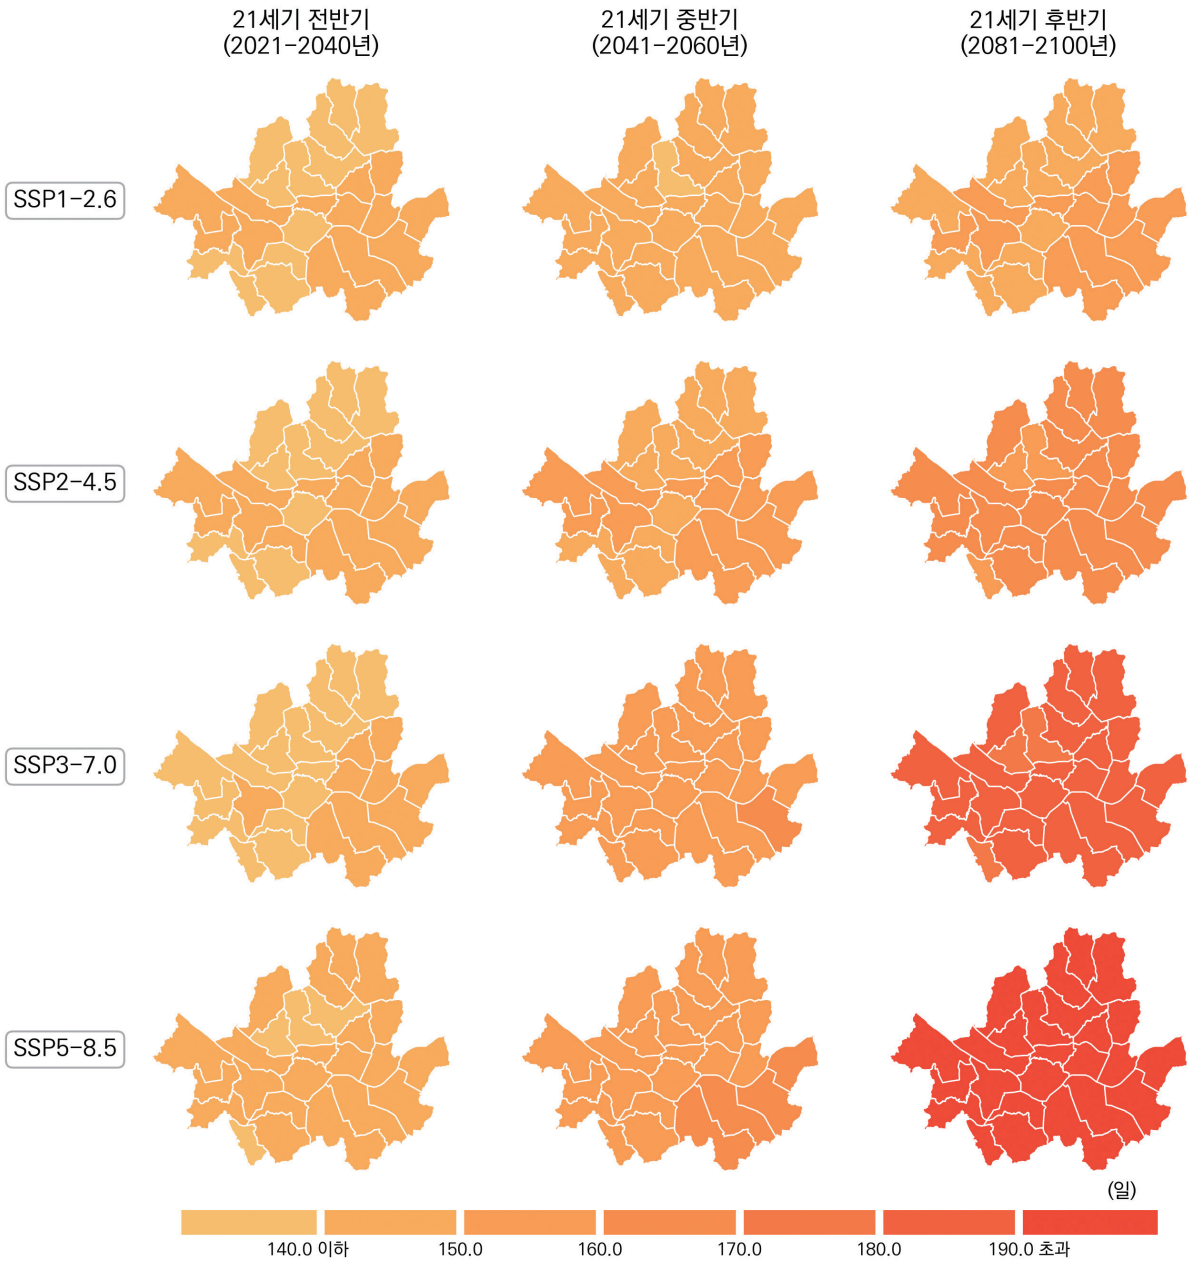

표 4-40. 서울특별시의 열대야일수 21세기 전망과 현재 기후 값 대비 편차(일)(SSP5-8.5)

구분	2000-2019	2021-2030	2031-2040	2041-2050	2051-2060	2061-2070	2071-2080	2081-2090	2091-2100	전반기 (2021-2040)	중반기 (2041-2060)	후반기 (2081-2100)
서울특별시	11.3	31.3	34.7	51.2	50.9	68.7	77.8	91.2	101.0	33.0	51.1	96.1
		+20.0	+23.4	+39.9	+39.6	+57.4	+66.5	+79.9	+89.7	+21.7	+39.8	+84.8
강남구	14.7	36.0	39.6	56.6	56.1	74.0	83.5	97.2	106.4	37.8	56.4	101.8
		+21.3	+24.9	+41.9	+41.4	+59.3	+68.8	+82.5	+91.7	+23.1	+41.7	+87.1
강동구	10.5	31.1	34.1	50.3	49.9	67.3	76.3	89.2	99.0	32.6	50.1	94.1
		+20.6	+23.6	+39.8	+39.4	+56.8	+65.8	+78.7	+88.5	+22.1	+39.6	+83.6
강북구	8.9	27.9	30.9	47.0	46.8	64.6	73.7	86.5	96.9	29.4	46.9	91.7
		+19.0	+22.0	+38.1	+37.9	+55.7	+64.8	+77.6	+88.0	+20.5	+38.0	+82.8
강서구	12.5	32.5	35.9	52.6	52.3	70.3	79.2	92.5	102.3	34.2	52.5	97.4
		+20.0	+23.4	+40.1	+39.8	+57.8	+66.7	+80.0	+89.8	+21.7	+40.0	+84.9
관악구	11.4	31.2	34.7	51.8	51.3	69.1	78.4	92.3	102.2	33.0	51.5	97.3
		+19.8	+23.3	+40.4	+39.9	+57.7	+67.0	+80.9	+90.8	+21.6	+40.1	+85.9
광진구	13.6	34.8	38.1	55.1	54.7	72.4	81.7	95.2	104.8	36.5	54.9	100.0
		+21.2	+24.5	+41.5	+41.1	+58.8	+68.1	+81.6	+91.2	+22.9	+41.3	+86.4
구로구	12.8	32.7	36.3	53.2	52.8	70.7	79.8	92.9	102.6	34.5	53.0	97.8
		+19.9	+23.5	+40.4	+40.0	+57.9	+67.0	+80.1	+89.8	+21.7	+40.2	+85.0
금천구	13.1	33.2	37.0	54.2	53.6	71.9	81.2	94.8	104.4	35.1	53.9	99.6
		+20.1	+23.9	+41.1	+40.5	+58.8	+68.1	+81.7	+91.3	+22.0	+40.8	+86.5
노원구	5.9	24.1	26.9	42.3	42.6	59.5	68.1	80.9	91.0	25.5	42.5	85.9
		+18.2	+21.0	+36.4	+36.7	+53.6	+62.2	+75.0	+85.1	+19.6	+36.6	+80.0
도봉구	5.2	22.8	25.6	40.8	41.1	58.1	66.6	79.7	89.9	24.2	40.9	84.8
		+17.6	+20.4	+35.6	+35.9	+52.9	+61.4	+74.5	+84.7	+19.0	+35.7	+79.6
동대문구	12.2	32.7	36.2	52.9	52.2	70.2	79.4	92.6	102.5	34.5	52.5	97.5
		+20.5	+24.0	+40.7	+40.0	+58.0	+67.2	+80.4	+90.3	+22.3	+40.3	+85.3
동작구	12.4	33.4	37.2	54.2	54.1	72.1	81.5	95.3	105.1	35.3	54.1	100.2
		+21.0	+24.8	+41.8	+41.7	+59.7	+69.1	+82.9	+92.7	+22.9	+41.7	+87.8
마포구	12.2	32.7	36.2	53.1	52.7	70.8	79.7	93.5	103.3	34.5	52.9	98.4
		+20.5	+24.0	+40.9	+40.5	+58.6	+67.5	+81.3	+91.1	+22.3	+40.7	+86.2
서대문구	7.5	25.8	29.0	45.1	45.2	62.7	71.7	85.3	95.9	27.4	45.1	90.6
		+18.3	+21.5	+37.6	+37.7	+55.2	+64.2	+77.8	+88.4	+19.9	+37.6	+83.1
서초구	13.5	33.9	37.5	54.3	53.8	71.5	80.6	94.0	103.5	35.7	54.0	98.7
		+20.4	+24.0	+40.8	+40.3	+58.0	+67.1	+80.5	+90.0	+22.2	+40.5	+85.2
성동구	13.4	34.8	38.2	55.2	54.8	72.8	82.0	95.8	105.3	36.5	55.0	100.5
		+21.4	+24.8	+41.8	+41.4	+59.4	+68.6	+82.4	+91.9	+23.1	+41.6	+87.1
성북구	9.6	28.8	32.0	48.3	47.9	65.8	75.0	88.1	98.5	30.4	48.1	93.3
		+19.2	+22.4	+38.7	+38.3	+56.2	+65.4	+78.5	+88.9	+20.8	+38.5	+83.7
송파구	14.0	35.1	38.6	55.4	54.9	72.5	81.8	95.4	104.6	36.8	55.2	100.0
		+21.1	+24.6	+41.4	+40.9	+58.5	+67.8	+81.4	+90.6	+22.8	+41.2	+86.0
양천구	13.7	34.0	37.8	54.6	54.2	72.4	81.3	94.7	104.1	35.9	54.4	99.4
		+20.3	+24.1	+40.9	+40.5	+58.7	+67.6	+81.0	+90.4	+22.2	+40.7	+85.7
영등포구	16.0	38.3	42.4	59.2	59.2	77.5	86.7	100.4	109.6	40.3	59.2	105.0
		+22.3	+26.4	+43.2	+43.2	+61.5	+70.7	+84.4	+93.6	+24.3	+43.2	+89.0
용산구	11.6	31.6	35.2	52.1	51.6	69.8	79.0	92.9	102.8	33.4	51.8	97.9
		+20.0	+23.6	+40.5	+40.0	+58.2	+67.4	+81.3	+91.2	+21.8	+40.2	+86.3
은평구	8.0	26.8	29.6	45.8	45.7	63.0	72.0	84.9	95.1	28.2	45.7	90.0
		+18.8	+21.6	+37.8	+37.7	+55.0	+64.0	+76.9	+87.1	+20.2	+37.7	+82.0
종로구	8.4	27.0	30.4	46.6	46.4	64.3	73.5	87.1	97.8	28.7	46.5	92.5
		+18.6	+22.0	+38.2	+38.0	+55.9	+65.1	+78.7	+89.4	+20.3	+38.1	+84.1
중구	12.1	32.1	35.9	52.5	51.8	70.0	79.0	92.5	102.4	34.0	52.2	97.5
		+20.0	+23.8	+40.4	+39.7	+57.9	+66.9	+80.4	+90.3	+21.9	+40.1	+85.4
종랑구	9.3	28.3	31.3	47.3	47.0	64.1	72.8	85.6	95.4	29.8	47.1	90.5
		+19.0	+22.0	+38.0	+37.7	+54.8	+63.5	+76.3	+86.1	+20.5	+37.8	+81.2