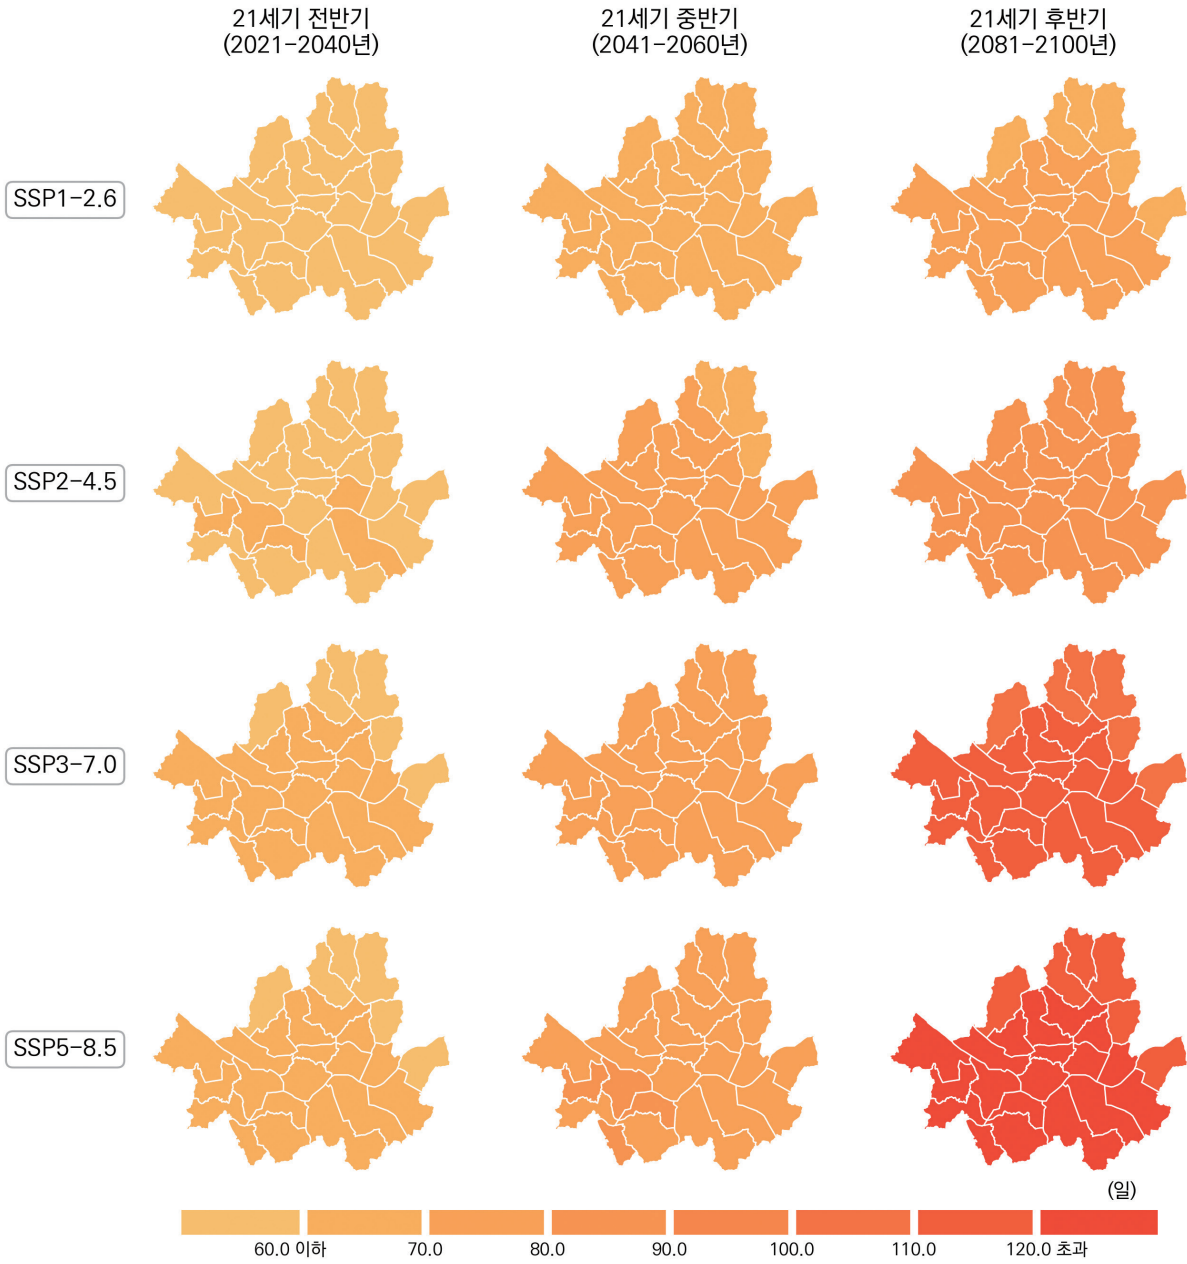

표 4-48. 서울특별시의 온난일 21세기 전망과 현재 기후 값 대비 편차(일)(SSP5-8.5)

구분	2000-2019	2021-2030	2031-2040	2041-2050	2051-2060	2061-2070	2071-2080	2081-2090	2091-2100	전반기 (2021-2040)	중반기 (2041-2060)	후반기 (2081-2100)
서울특별시	34.8	56.1	62.3	82.3	83.3	102.6	114.3	128.0	140.1	59.2	82.8	134.0
		+21.3	+27.5	+47.5	+48.5	+67.8	+79.5	+93.2	+105.3	+24.4	+48.0	+99.2
강남구	35.1	56.3	62.6	82.1	83.1	102.2	113.6	127.6	139.5	59.4	82.6	133.5
		+21.2	+27.5	+47.0	+48.0	+67.1	+78.5	+92.5	+104.4	+24.3	+47.5	+98.4
강동구	35.3	55.0	60.8	80.8	81.0	101.4	112.3	126.7	139.1	57.9	80.9	132.9
		+19.7	+25.5	+45.5	+45.7	+66.1	+77.0	+91.4	+103.8	+22.6	+45.6	+97.6
강북구	34.2	55.3	61.1	80.9	81.5	101.5	112.9	126.5	139.0	58.2	81.2	132.7
		+21.1	+26.9	+46.7	+47.3	+67.3	+78.7	+92.3	+104.8	+24.0	+47.0	+98.5
강서구	34.4	56.3	62.4	83.0	84.4	102.9	114.9	128.5	140.4	59.3	83.7	134.4
		+21.9	+28.0	+48.6	+50.0	+68.5	+80.5	+94.1	+106.0	+24.9	+49.3	+100.0
관악구	34.2	56.8	63.2	83.4	85.0	103.6	116.0	129.6	141.3	60.0	84.2	135.4
		+22.6	+29.0	+49.2	+50.8	+69.4	+81.8	+95.4	+107.1	+25.8	+50.0	+101.2
광진구	35.6	56.1	62.4	81.9	82.7	102.1	113.5	127.3	139.7	59.2	82.3	133.5
		+20.5	+26.8	+46.3	+47.1	+66.5	+77.9	+91.7	+104.1	+23.6	+46.7	+97.9
구로구	34.3	55.6	61.8	82.7	83.7	102.3	114.3	127.5	139.3	58.7	83.2	133.4
		+21.3	+27.5	+48.4	+49.4	+68.0	+80.0	+93.2	+105.0	+24.4	+48.9	+99.1
금천구	34.2	56.8	63.1	83.8	85.5	103.8	115.9	129.5	141.1	59.9	84.7	135.3
		+22.6	+28.9	+49.6	+51.3	+69.6	+81.7	+95.3	+106.9	+25.7	+50.5	+101.1
노원구	34.5	55.4	61.5	81.7	82.0	102.6	113.8	127.7	140.4	58.4	81.8	134.0
		+20.9	+27.0	+47.2	+47.5	+68.1	+79.3	+93.2	+105.9	+23.9	+47.3	+99.5
도봉구	35.0	55.4	61.4	81.8	81.9	102.5	113.9	127.4	140.2	58.4	81.9	133.8
		+20.4	+26.4	+46.8	+46.9	+67.5	+78.9	+92.4	+105.2	+23.4	+46.9	+98.8
동대문구	35.3	55.7	61.8	81.6	82.4	102.2	113.3	127.2	139.7	58.8	82.0	133.4
		+20.4	+26.5	+46.3	+47.1	+66.9	+78.0	+91.9	+104.4	+23.5	+46.7	+98.1
동작구	34.7	56.6	62.7	82.8	84.0	102.7	114.8	128.3	140.0	59.6	83.4	134.2
		+21.9	+28.0	+48.1	+49.3	+68.0	+80.1	+93.6	+105.3	+24.9	+48.7	+99.5
마포구	34.4	56.4	62.6	82.9	84.0	103.0	115.2	128.8	140.8	59.5	83.5	134.8
		+22.0	+28.2	+48.5	+49.6	+68.6	+80.8	+94.4	+106.4	+25.1	+49.1	+100.4
서대문구	34.5	56.5	62.8	82.9	84.2	103.5	115.6	129.1	141.3	59.6	83.6	135.2
		+22.0	+28.3	+48.4	+49.7	+69.0	+81.1	+94.6	+106.8	+25.1	+49.1	+100.7
서초구	35.0	56.1	62.1	81.8	83.0	101.8	113.3	127.0	138.8	59.1	82.4	132.9
		+21.1	+27.1	+46.8	+48.0	+66.8	+78.3	+92.0	+103.8	+24.1	+47.4	+97.9
성동구	35.3	56.1	62.4	82.1	83.2	102.5	113.9	127.6	139.8	59.2	82.6	133.7
		+20.8	+27.1	+46.8	+47.9	+67.2	+78.6	+92.3	+104.5	+23.9	+47.3	+98.4
성북구	35.1	55.9	61.9	81.6	82.6	102.2	113.5	127.3	139.5	58.9	82.1	133.4
		+20.8	+26.8	+46.5	+47.5	+67.1	+78.4	+92.2	+104.4	+23.8	+47.0	+98.3
송파구	35.5	56.4	62.4	82.1	82.9	102.4	113.6	127.9	140.0	59.4	82.5	134.0
		+20.9	+26.9	+46.6	+47.4	+66.9	+78.1	+92.4	+104.5	+23.9	+47.0	+98.5
양천구	34.4	56.0	62.1	82.9	84.0	102.5	114.5	127.9	139.8	59.0	83.5	133.9
		+21.6	+27.7	+48.5	+49.6	+68.1	+80.1	+93.5	+105.4	+24.6	+49.1	+99.5
영등포구	34.7	56.4	62.6	82.8	84.1	102.7	114.7	128.2	139.9	59.5	83.5	134.1
		+21.7	+27.9	+48.1	+49.4	+68.0	+80.0	+93.5	+105.2	+24.8	+48.8	+99.4
용산구	35.1	56.5	62.8	82.7	83.8	102.9	114.8	128.2	140.2	59.6	83.2	134.2
		+21.4	+27.7	+47.6	+48.7	+67.8	+79.7	+93.1	+105.1	+24.5	+48.1	+99.1
은평구	34.8	56.5	62.9	83.0	84.1	103.5	115.5	128.7	141.1	59.7	83.5	134.9
		+21.7	+28.1	+48.2	+49.3	+68.7	+80.7	+93.9	+106.3	+24.9	+48.7	+100.1
종로구	35.1	56.6	62.8	82.7	83.9	103.3	115.1	128.7	140.9	59.7	83.3	134.8
		+21.5	+27.7	+47.6	+48.8	+68.2	+80.0	+93.6	+105.8	+24.6	+48.2	+99.7
중구	35.3	56.7	62.8	82.8	84.0	103.2	115.0	128.5	140.5	59.7	83.4	134.5
		+21.4	+27.5	+47.5	+48.7	+67.9	+79.7	+93.2	+105.2	+24.4	+48.1	+99.2
종랑구	34.7	55.5	61.5	81.3	81.9	102.3	113.4	127.4	140.1	58.5	81.6	133.8
		+20.8	+26.8	+46.6	+47.2	+67.6	+78.7	+92.7	+105.4	+23.8	+46.9	+99.1