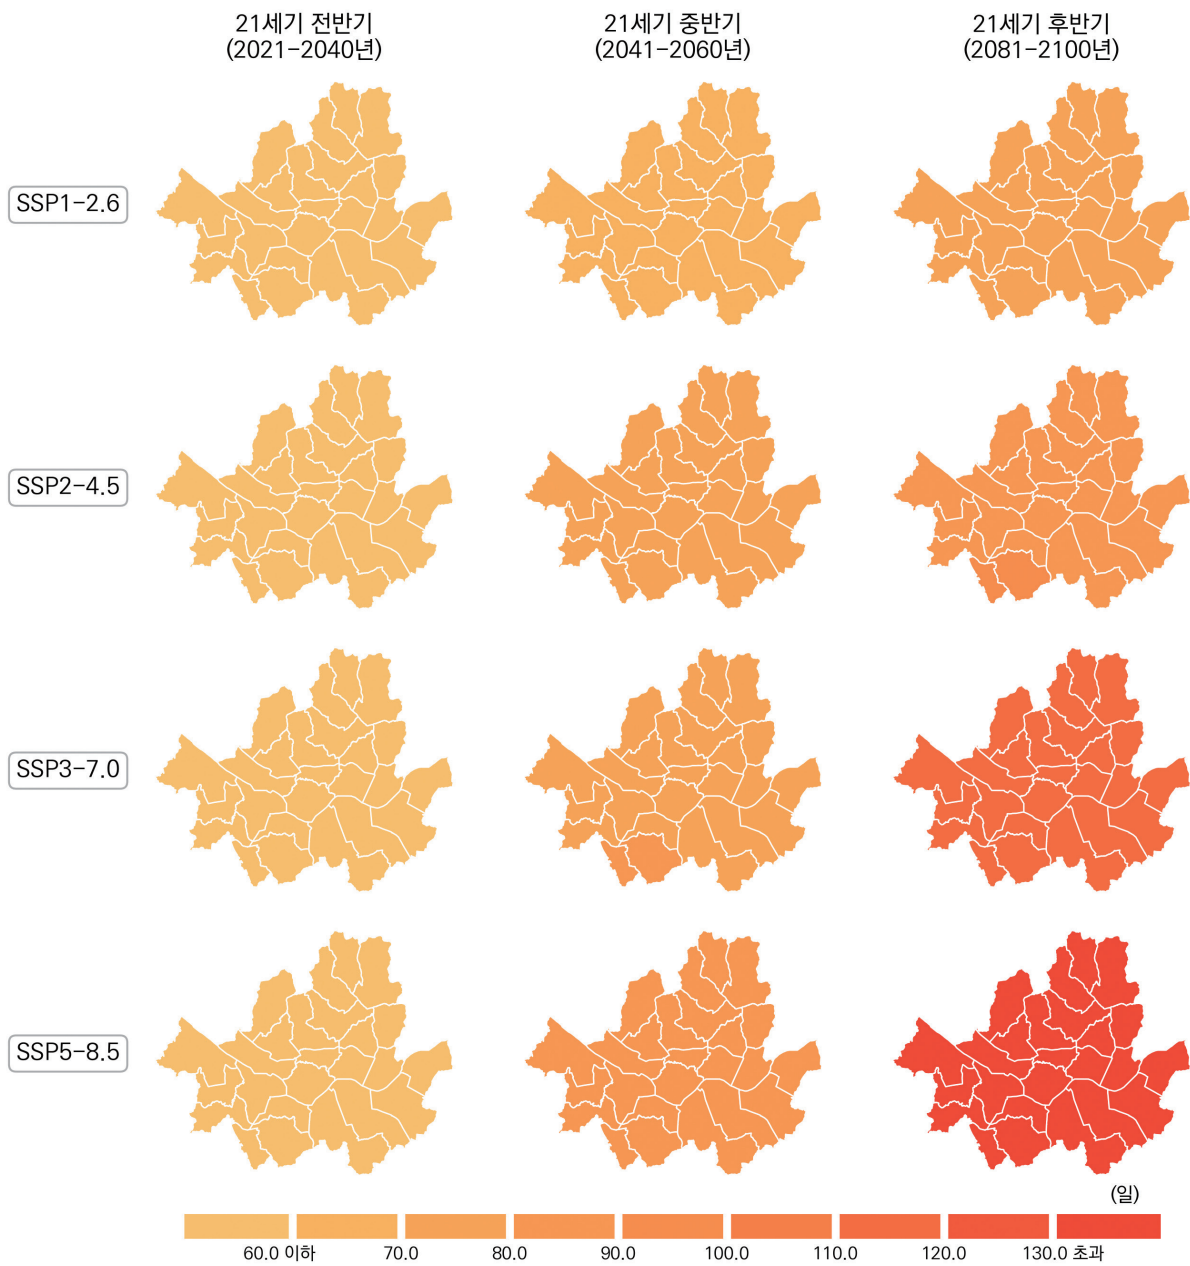

표 4-44. 서울특별시의 여름일수 21세기 전망과 현재 기후 값 대비 편차(일)(SSP5-8.5)

구분	2000-2019	2021-2030	2031-2040	2041-2050	2051-2060	2061-2070	2071-2080	2081-2090	2091-2100	전반기 (2021-2040)	중반기 (2041-2060)	후반기 (2081-2100)
서울특별시	127.7	139.0 +11.3	145.3 +17.6	155.3 +27.6	159.5 +31.8	171.4 +43.7	181.6 +53.9	189.0 +61.3	199.6 +71.9	142.2 +14.5	157.4 +29.7	194.3 +66.6
강남구	131.3	141.9 +10.6	148.4 +17.1	158.1 +26.8	162.3 +31.0	173.9 +42.6	184.1 +52.8	191.1 +59.8	201.5 +70.2	145.1 +13.8	160.2 +28.9	196.3 +65.0
강동구	131.5	142.1 +10.6	148.8 +17.3	158.6 +27.1	163.1 +31.6	174.9 +43.4	184.8 +53.3	191.6 +60.1	202.3 +70.8	145.4 +13.9	160.8 +29.3	196.9 +65.4
강북구	125.5	137.1 +11.6	143.4 +17.9	153.5 +28.0	157.7 +32.2	169.8 +44.3	179.8 +54.3	187.6 +62.1	198.3 +72.8	140.2 +14.7	155.6 +30.1	192.9 +67.4
강서구	127.8	138.8 +11.0	144.9 +17.1	154.9 +27.1	158.8 +31.0	170.7 +42.9	180.9 +53.1	188.2 +60.4	198.9 +71.1	141.9 +14.1	156.8 +29.0	193.5 +65.7
관악구	125.4	137.1 +11.7	143.4 +18.0	153.6 +28.2	157.7 +32.3	170.1 +44.7	180.2 +54.8	188.0 +62.6	198.5 +73.1	140.3 +14.9	155.7 +30.3	193.2 +67.8
광진구	130.3	141.4 +11.1	147.9 +17.6	157.8 +27.5	161.9 +31.6	173.7 +43.4	183.8 +53.5	190.9 +60.6	201.6 +71.3	144.6 +14.3	159.9 +29.6	196.3 +66.0
구로구	127.3	138.2 +10.9	144.5 +17.2	154.3 +27.0	158.2 +30.9	169.9 +42.6	179.9 +52.6	187.6 +60.3	198.1 +70.8	141.3 +14.0	156.3 +29.0	192.8 +65.5
금천구	123.5	135.4 +11.9	141.6 +18.1	152.0 +28.5	155.9 +32.4	168.3 +44.8	178.4 +54.9	186.7 +63.2	196.9 +73.4	138.5 +15.0	153.9 +30.4	191.8 +68.3
노원구	126.4	138.1 +11.7	144.5 +18.1	154.5 +28.1	158.8 +32.4	171.1 +44.7	181.1 +54.7	188.8 +62.4	199.6 +73.2	141.3 +14.9	156.7 +30.3	194.2 +67.8
도봉구	125.1	137.1 +12.0	143.4 +18.3	153.5 +28.4	157.9 +32.8	170.0 +44.9	180.1 +55.0	187.9 +62.8	198.7 +73.6	140.2 +15.1	155.7 +30.6	193.3 +68.2
동대문구	130.7	141.4 +10.7	147.9 +17.2	157.7 +27.0	162.0 +31.3	173.8 +43.1	183.9 +53.2	191.1 +60.4	201.7 +71.0	144.7 +14.0	159.8 +29.1	196.4 +65.7
동작구	127.8	138.9 +11.1	145.0 +17.2	154.8 +27.0	158.8 +31.0	170.8 +43.0	180.9 +53.1	188.4 +60.6	198.9 +71.1	141.9 +14.1	156.8 +29.0	193.6 +65.8
마포구	128.2	139.9 +11.7	146.0 +17.8	155.9 +27.7	160.1 +31.9	171.9 +43.7	182.4 +54.2	189.3 +61.1	200.1 +71.9	143.0 +14.8	158.0 +29.8	194.7 +66.5
서대문구	121.9	134.7 +12.8	140.7 +18.8	151.3 +29.4	155.1 +33.2	167.6 +45.7	177.8 +55.9	185.9 +64.0	196.6 +74.7	137.7 +15.8	153.2 +31.3	191.2 +69.3
서초구	131.9	142.7 +10.8	149.2 +17.3	158.7 +26.8	163.0 +31.1	174.4 +42.5	184.5 +52.6	191.2 +59.3	201.7 +69.8	146.0 +14.1	160.8 +28.9	196.4 +64.5
성동구	130.2	141.1 +10.9	147.5 +17.3	157.4 +27.2	161.6 +31.4	173.3 +43.1	183.5 +53.3	190.7 +60.5	201.4 +71.2	144.3 +14.1	159.5 +29.3	196.0 +65.8
성북구	124.5	136.4 +11.9	142.6 +18.1	152.7 +28.2	157.0 +32.5	169.1 +44.6	179.1 +54.6	186.9 +62.4	197.6 +73.1	139.5 +15.0	154.8 +30.3	192.2 +67.7
송파구	132.6	143.0 +10.4	149.7 +17.1	159.5 +26.9	164.1 +31.5	175.7 +43.1	185.6 +53.0	192.6 +60.0	203.2 +70.6	146.4 +13.8	161.8 +29.2	197.9 +65.3
양천구	128.6	139.6 +11.0	145.8 +17.2	155.7 +27.1	159.5 +30.9	171.3 +42.7	181.3 +52.7	188.6 +60.0	199.2 +70.6	142.7 +14.1	157.6 +29.0	193.9 +65.3
영등포구	130.5	141.2 +10.7	147.5 +17.0	157.1 +26.6	161.2 +30.7	172.9 +42.4	182.9 +52.4	189.9 +59.4	200.6 +70.1	144.4 +13.9	159.1 +28.6	195.3 +64.8
용산구	126.1	138.1 +12.0	144.3 +18.2	154.0 +27.9	158.2 +32.1	170.2 +44.1	180.6 +54.5	188.0 +61.9	198.6 +72.5	141.2 +15.1	156.1 +30.0	193.3 +67.2
은평구	126.5	138.3 +11.8	144.3 +17.8	154.3 +27.8	158.5 +32.0	170.5 +44.0	180.8 +54.3	188.1 +61.6	198.9 +72.4	141.3 +14.8	156.4 +29.9	193.5 +67.0
종로구	121.1	133.8 +12.7	140.0 +18.9	150.7 +29.6	154.5 +33.4	167.0 +45.9	177.0 +55.9	185.2 +64.1	195.8 +74.7	136.9 +15.8	152.6 +31.5	190.5 +69.4
중구	127.7	139.4 +11.7	145.7 +18.0	155.5 +27.8	159.7 +32.0	171.7 +44.0	181.9 +54.2	189.3 +61.6	199.8 +72.1	142.6 +14.9	157.6 +29.9	194.5 +66.8
종량구	129.1	140.3 +11.2	147.0 +17.9	156.7 +27.6	161.1 +32.0	173.1 +44.0	183.2 +54.1	190.4 +61.3	201.0 +71.9	143.6 +14.5	158.9 +29.8	195.7 +66.6