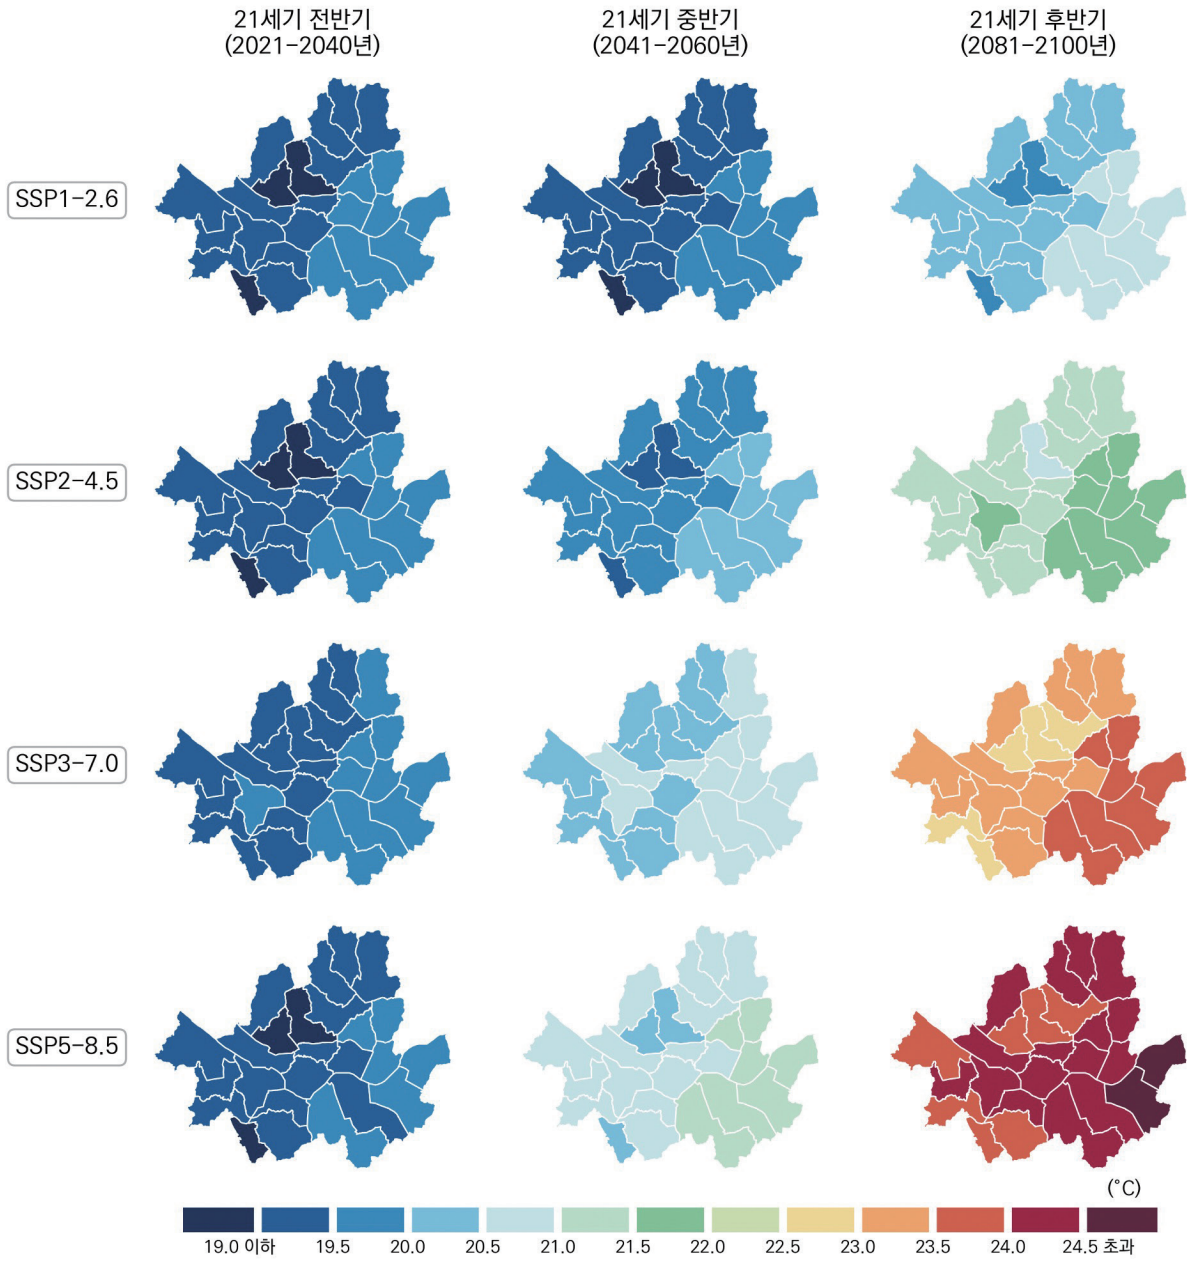

표 4-12. 서울특별시의 연평균 최고기온 21세기 전망과 현재 기후 값 대비 편차(°C)(SSP5-8.5)

구분	2000-2019	2021-2030	2031-2040	2041-2050	2051-2060	2061-2070	2071-2080	2081-2090	2091-2100	전반기 (2021-2040)	중반기 (2041-2060)	후반기 (2081-2100)
서울특별시	17.9	19.3	19.9	20.8	21.2	22.5	23.2	24.3	25.2	19.6	21.0	24.7
		+1.4	+2.0	+2.9	+3.3	+4.6	+5.3	+6.4	+7.3	+1.7	+3.1	+6.8
강남구	18.2	19.6	20.1	21.1	21.5	22.8	23.4	24.6	25.4	19.8	21.3	25.0
		+1.4	+1.9	+2.9	+3.3	+4.6	+5.2	+6.4	+7.2	+1.6	+3.1	+6.8
강동구	18.2	19.6	20.1	21.1	21.5	22.8	23.4	24.6	25.4	19.8	21.3	25.0
		+1.4	+1.9	+2.9	+3.3	+4.6	+5.2	+6.4	+7.2	+1.6	+3.1	+6.8
강북구	17.7	19.1	19.7	20.7	21.0	22.4	23.0	24.1	25.0	19.4	20.8	24.5
		+1.4	+2.0	+3.0	+3.3	+4.7	+5.3	+6.4	+7.3	+1.7	+3.1	+6.8
강서구	17.9	19.3	19.9	20.8	21.2	22.5	23.1	24.3	25.1	19.6	21.0	24.7
		+1.4	+2.0	+2.9	+3.3	+4.6	+5.2	+6.4	+7.2	+1.7	+3.1	+6.8
관악구	17.8	19.2	19.7	20.7	21.1	22.4	23.0	24.2	25.0	19.4	20.9	24.6
		+1.4	+1.9	+2.9	+3.3	+4.6	+5.2	+6.4	+7.2	+1.6	+3.1	+6.8
광진구	18.2	19.5	20.1	21.0	21.4	22.8	23.4	24.5	25.4	19.8	21.2	24.9
		+1.3	+1.9	+2.8	+3.2	+4.6	+5.2	+6.3	+7.2	+1.6	+3.0	+6.7
구로구	17.9	19.2	19.8	20.7	21.2	22.4	23.0	24.2	25.0	19.5	20.9	24.6
		+1.3	+1.9	+2.8	+3.3	+4.5	+5.1	+6.3	+7.1	+1.6	+3.0	+6.7
금천구	17.7	19.1	19.6	20.6	21.0	22.3	22.9	24.1	24.9	19.4	20.8	24.5
		+1.4	+1.9	+2.9	+3.3	+4.6	+5.2	+6.4	+7.2	+1.7	+3.1	+6.8
노원구	17.8	19.2	19.8	20.7	21.1	22.5	23.1	24.2	25.1	19.5	20.9	24.6
		+1.4	+2.0	+2.9	+3.3	+4.7	+5.3	+6.4	+7.3	+1.7	+3.1	+6.8
도봉구	17.8	19.1	19.7	20.6	21.0	22.4	23.0	24.1	25.0	19.4	20.8	24.5
		+1.3	+1.9	+2.8	+3.2	+4.6	+5.2	+6.3	+7.2	+1.6	+3.0	+6.7
동대문구	18.2	19.5	20.1	21.1	21.4	22.8	23.4	24.5	25.4	19.8	21.2	25.0
		+1.3	+1.9	+2.9	+3.2	+4.6	+5.2	+6.3	+7.2	+1.6	+3.0	+6.8
동작구	17.9	19.3	19.8	20.8	21.2	22.5	23.1	24.2	25.1	19.5	21.0	24.7
		+1.4	+1.9	+2.9	+3.3	+4.6	+5.2	+6.3	+7.2	+1.6	+3.1	+6.8
마포구	18.0	19.3	19.9	20.9	21.3	22.6	23.2	24.3	25.2	19.6	21.1	24.8
		+1.3	+1.9	+2.9	+3.3	+4.6	+5.2	+6.3	+7.2	+1.6	+3.1	+6.8
서대문구	17.5	18.9	19.4	20.4	20.8	22.1	22.8	23.9	24.7	19.2	20.6	24.3
		+1.4	+1.9	+2.9	+3.3	+4.6	+5.3	+6.4	+7.2	+1.7	+3.1	+6.8
서초구	18.2	19.6	20.2	21.1	21.5	22.8	23.5	24.6	25.5	19.9	21.3	25.0
		+1.4	+2.0	+2.9	+3.3	+4.6	+5.3	+6.4	+7.3	+1.7	+3.1	+6.8
성동구	18.1	19.5	20.1	21.0	21.4	22.8	23.4	24.5	25.4	19.8	21.2	24.9
		+1.4	+2.0	+2.9	+3.3	+4.7	+5.3	+6.4	+7.3	+1.7	+3.1	+6.8
성북구	17.7	19.0	19.6	20.6	21.0	22.3	22.9	24.0	24.9	19.3	20.8	24.5
		+1.3	+1.9	+2.9	+3.3	+4.6	+5.2	+6.3	+7.2	+1.6	+3.1	+6.8
송파구	18.3	19.7	20.3	21.2	21.6	22.9	23.6	24.7	25.6	20.0	21.4	25.1
		+1.4	+2.0	+2.9	+3.3	+4.6	+5.3	+6.4	+7.3	+1.7	+3.1	+6.8
양천구	18.0	19.4	19.9	20.8	21.3	22.6	23.2	24.3	25.2	19.6	21.0	24.7
		+1.4	+1.9	+2.8	+3.3	+4.6	+5.2	+6.3	+7.2	+1.6	+3.0	+6.7
영등포구	18.1	19.5	20.0	21.0	21.4	22.7	23.3	24.4	25.3	19.7	21.2	24.9
		+1.4	+1.9	+2.9	+3.3	+4.6	+5.2	+6.3	+7.2	+1.6	+3.1	+6.8
용산구	17.8	19.1	19.7	20.7	21.1	22.4	23.0	24.2	25.0	19.4	20.9	24.6
		+1.3	+1.9	+2.9	+3.3	+4.6	+5.2	+6.4	+7.2	+1.6	+3.1	+6.8
은평구	17.8	19.2	19.7	20.7	21.1	22.4	23.1	24.2	25.0	19.5	20.9	24.6
		+1.4	+1.9	+2.9	+3.3	+4.6	+5.3	+6.4	+7.2	+1.7	+3.1	+6.8
종로구	17.5	18.8	19.4	20.3	20.8	22.1	22.7	23.8	24.7	19.1	20.5	24.3
		+1.3	+1.9	+2.8	+3.3	+4.6	+5.2	+6.3	+7.2	+1.6	+3.0	+6.8
중구	17.9	19.3	19.9	20.8	21.2	22.6	23.2	24.3	25.2	19.6	21.0	24.7
		+1.4	+2.0	+2.9	+3.3	+4.7	+5.3	+6.4	+7.3	+1.7	+3.1	+6.8
종랑구	18.0	19.4	20.0	20.9	21.3	22.7	23.3	24.4	25.3	19.7	21.1	24.8
		+1.4	+2.0	+2.9	+3.3	+4.7	+5.3	+6.4	+7.3	+1.7	+3.1	+6.8