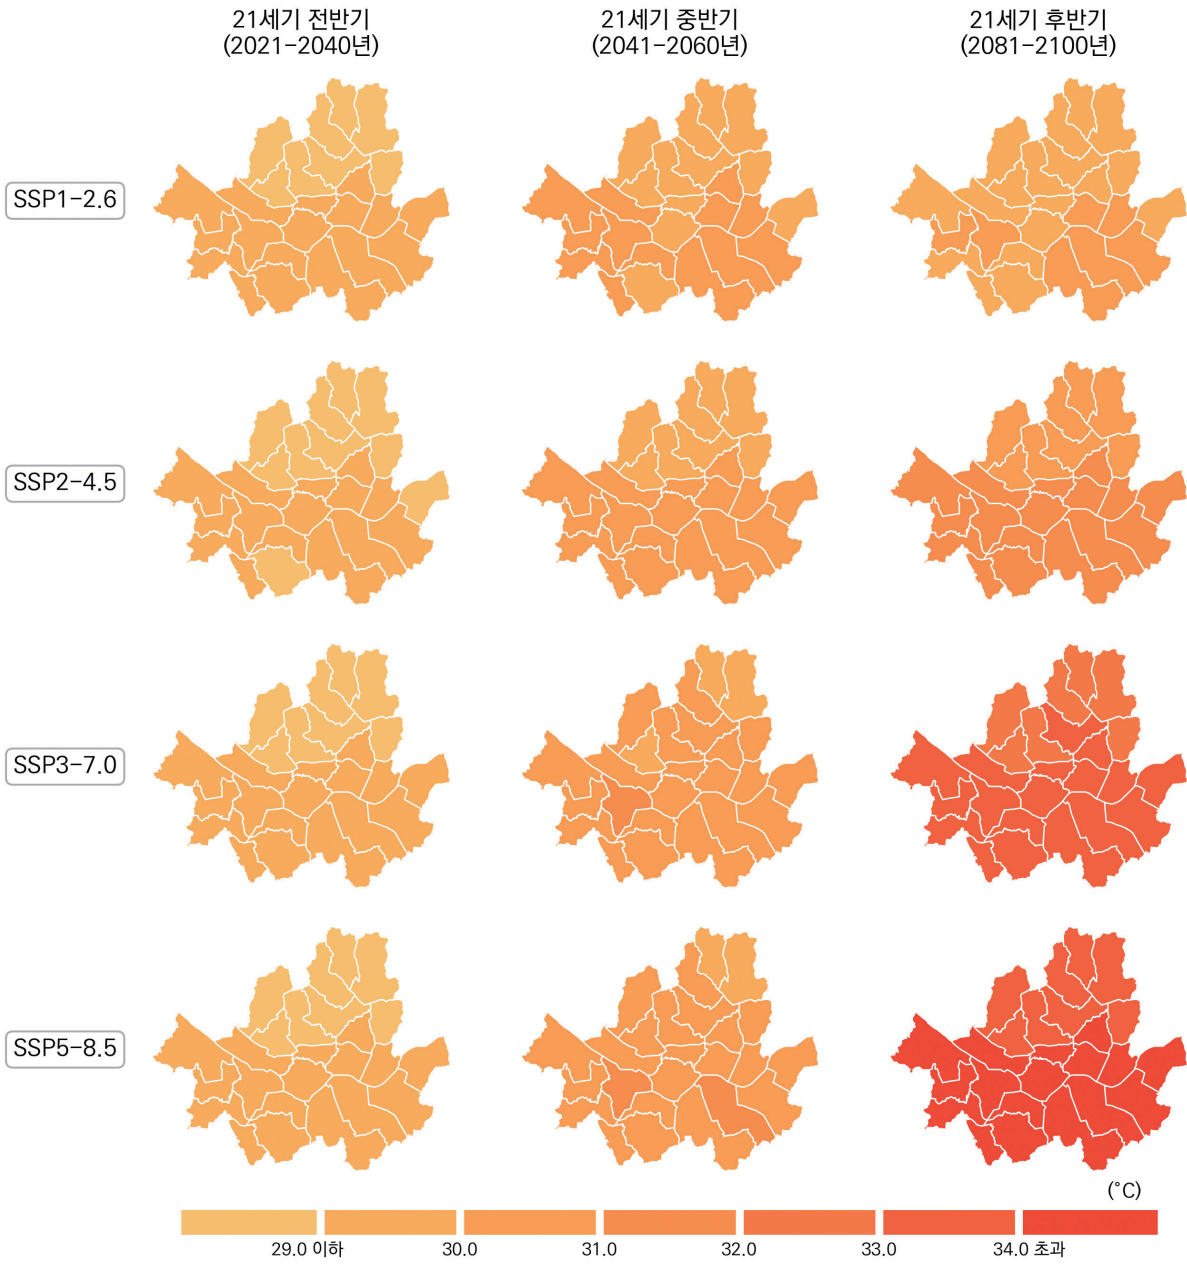

표 4-56. 서울특별시의 일최고기온 연최대 21세기 전망과 현재 기후 값 대비 편차(°C)(SSP5-8.5)

구분	2000-2019	2021-2030	2031-2040	2041-2050	2051-2060	2061-2070	2071-2080	2081-2090	2091-2100	전반기 (2021-2040)	중반기 (2041-2060)	후반기 (2081-2100)
서울특별시	35.9	38.6	38.5	40.0	39.7	42.2	42.3	43.0	44.5	38.5	39.8	43.8
		+2.7	+2.6	+4.1	+3.8	+6.3	+6.4	+7.1	+8.6	+2.6	+3.9	+7.9
강남구	36.3	38.9	38.8	40.3	40.0	42.5	42.6	43.4	44.8	38.9	40.2	44.1
		+2.6	+2.5	+4.0	+3.7	+6.2	+6.3	+7.1	+8.5	+2.6	+3.9	+7.8
강동구	36.2	39.0	39.0	40.5	40.1	42.7	42.8	43.7	45.0	39.0	40.3	44.3
		+2.8	+2.8	+4.3	+3.9	+6.5	+6.6	+7.5	+8.8	+2.8	+4.1	+8.1
강북구	36.0	38.6	38.5	40.0	39.6	42.4	42.6	43.1	44.7	38.6	39.8	43.9
		+2.6	+2.5	+4.0	+3.6	+6.4	+6.6	+7.1	+8.7	+2.6	+3.8	+7.9
강서구	35.9	38.5	38.4	39.9	39.6	41.9	42.1	42.7	44.3	38.4	39.7	43.5
		+2.6	+2.5	+4.0	+3.7	+6.0	+6.2	+6.8	+8.4	+2.5	+3.8	+7.6
관악구	35.5	38.2	38.0	39.5	39.3	41.6	41.7	42.4	44.1	38.1	39.4	43.3
		+2.7	+2.5	+4.0	+3.8	+6.1	+6.2	+6.9	+8.6	+2.6	+3.9	+7.8
광진구	36.2	38.9	38.8	40.4	40.0	42.6	42.7	43.4	44.8	38.9	40.2	44.1
		+2.7	+2.6	+4.2	+3.8	+6.4	+6.5	+7.2	+8.6	+2.7	+4.0	+7.9
구로구	36.0	38.4	38.3	39.8	39.6	41.8	41.9	42.6	44.3	38.4	39.7	43.5
		+2.4	+2.3	+3.8	+3.6	+5.8	+5.9	+6.6	+8.3	+2.4	+3.7	+7.5
금천구	35.5	38.0	37.9	39.4	39.1	41.3	41.5	42.2	43.9	37.9	39.3	43.1
		+2.5	+2.4	+3.9	+3.6	+5.8	+6.0	+6.7	+8.4	+2.4	+3.8	+7.6
노원구	35.8	38.6	38.5	40.0	39.6	42.4	42.6	43.2	44.7	38.5	39.8	43.9
		+2.8	+2.7	+4.2	+3.8	+6.6	+6.8	+7.4	+8.9	+2.7	+4.0	+8.1
도봉구	35.9	38.5	38.4	40.0	39.5	42.4	42.5	43.1	44.6	38.5	39.8	43.9
		+2.6	+2.5	+4.1	+3.6	+6.5	+6.6	+7.2	+8.7	+2.6	+3.9	+8.0
동대문구	36.2	38.9	38.9	40.4	39.9	42.6	42.8	43.4	44.9	38.9	40.2	44.2
		+2.7	+2.7	+4.2	+3.7	+6.4	+6.6	+7.2	+8.7	+2.7	+4.0	+8.0
동작구	35.8	38.5	38.4	39.9	39.6	42.0	42.1	42.8	44.4	38.5	39.8	43.6
		+2.7	+2.6	+4.1	+3.8	+6.2	+6.3	+7.0	+8.6	+2.7	+4.0	+7.8
마포구	35.8	38.6	38.5	39.9	39.7	42.1	42.2	42.8	44.4	38.5	39.8	43.6
		+2.8	+2.7	+4.1	+3.9	+6.3	+6.4	+7.0	+8.6	+2.7	+4.0	+7.8
서대문구	35.3	38.1	38.0	39.5	39.2	41.6	41.8	42.4	43.9	38.0	39.3	43.2
		+2.8	+2.7	+4.2	+3.9	+6.3	+6.5	+7.1	+8.6	+2.7	+4.0	+7.9
서초구	36.5	39.0	38.9	40.4	40.1	42.5	42.6	43.4	44.9	39.0	40.3	44.1
		+2.5	+2.4	+3.9	+3.6	+6.0	+6.1	+6.9	+8.4	+2.5	+3.8	+7.6
성동구	36.2	38.9	38.8	40.3	39.9	42.5	42.6	43.3	44.8	38.8	40.1	44.0
		+2.7	+2.6	+4.1	+3.7	+6.3	+6.4	+7.1	+8.6	+2.6	+3.9	+7.8
성북구	35.8	38.5	38.4	39.9	39.6	42.2	42.4	43.0	44.5	38.4	39.7	43.7
		+2.7	+2.6	+4.1	+3.8	+6.4	+6.6	+7.2	+8.7	+2.6	+3.9	+7.9
송파구	36.4	39.1	39.0	40.5	40.2	42.7	42.8	43.6	45.0	39.0	40.3	44.3
		+2.7	+2.6	+4.1	+3.8	+6.3	+6.4	+7.2	+8.6	+2.6	+3.9	+7.9
양천구	36.1	38.6	38.5	40.0	39.7	41.9	42.1	42.8	44.5	38.5	39.8	43.6
		+2.5	+2.4	+3.9	+3.6	+5.8	+6.0	+6.7	+8.4	+2.4	+3.7	+7.5
영등포구	36.2	38.8	38.6	40.1	39.9	42.2	42.3	43.0	44.6	38.7	40.0	43.8
		+2.6	+2.4	+3.9	+3.7	+6.0	+6.1	+6.8	+8.4	+2.5	+3.8	+7.6
용산구	35.7	38.5	38.4	39.9	39.6	42.0	42.1	42.8	44.3	38.4	39.7	43.6
		+2.8	+2.7	+4.2	+3.9	+6.3	+6.4	+7.1	+8.6	+2.7	+4.0	+7.9
은평구	35.7	38.5	38.4	39.9	39.6	42.1	42.3	42.8	44.4	38.4	39.7	43.6
		+2.8	+2.7	+4.2	+3.9	+6.4	+6.6	+7.1	+8.7	+2.7	+4.0	+7.9
종로구	35.3	38.1	38.0	39.5	39.2	41.7	41.9	42.5	44.0	38.1	39.4	43.3
		+2.8	+2.7	+4.2	+3.9	+6.4	+6.6	+7.2	+8.7	+2.8	+4.1	+8.0
중구	35.9	38.6	38.5	40.0	39.7	42.2	42.4	43.0	44.5	38.6	39.8	43.7
		+2.7	+2.6	+4.1	+3.8	+6.3	+6.5	+7.1	+8.6	+2.7	+3.9	+7.8
종랑구	36.0	38.8	38.7	40.2	39.8	42.6	42.6	43.3	44.8	38.7	40.0	44.1
		+2.8	+2.7	+4.2	+3.8	+6.6	+6.6	+7.3	+8.8	+2.7	+4.0	+8.1