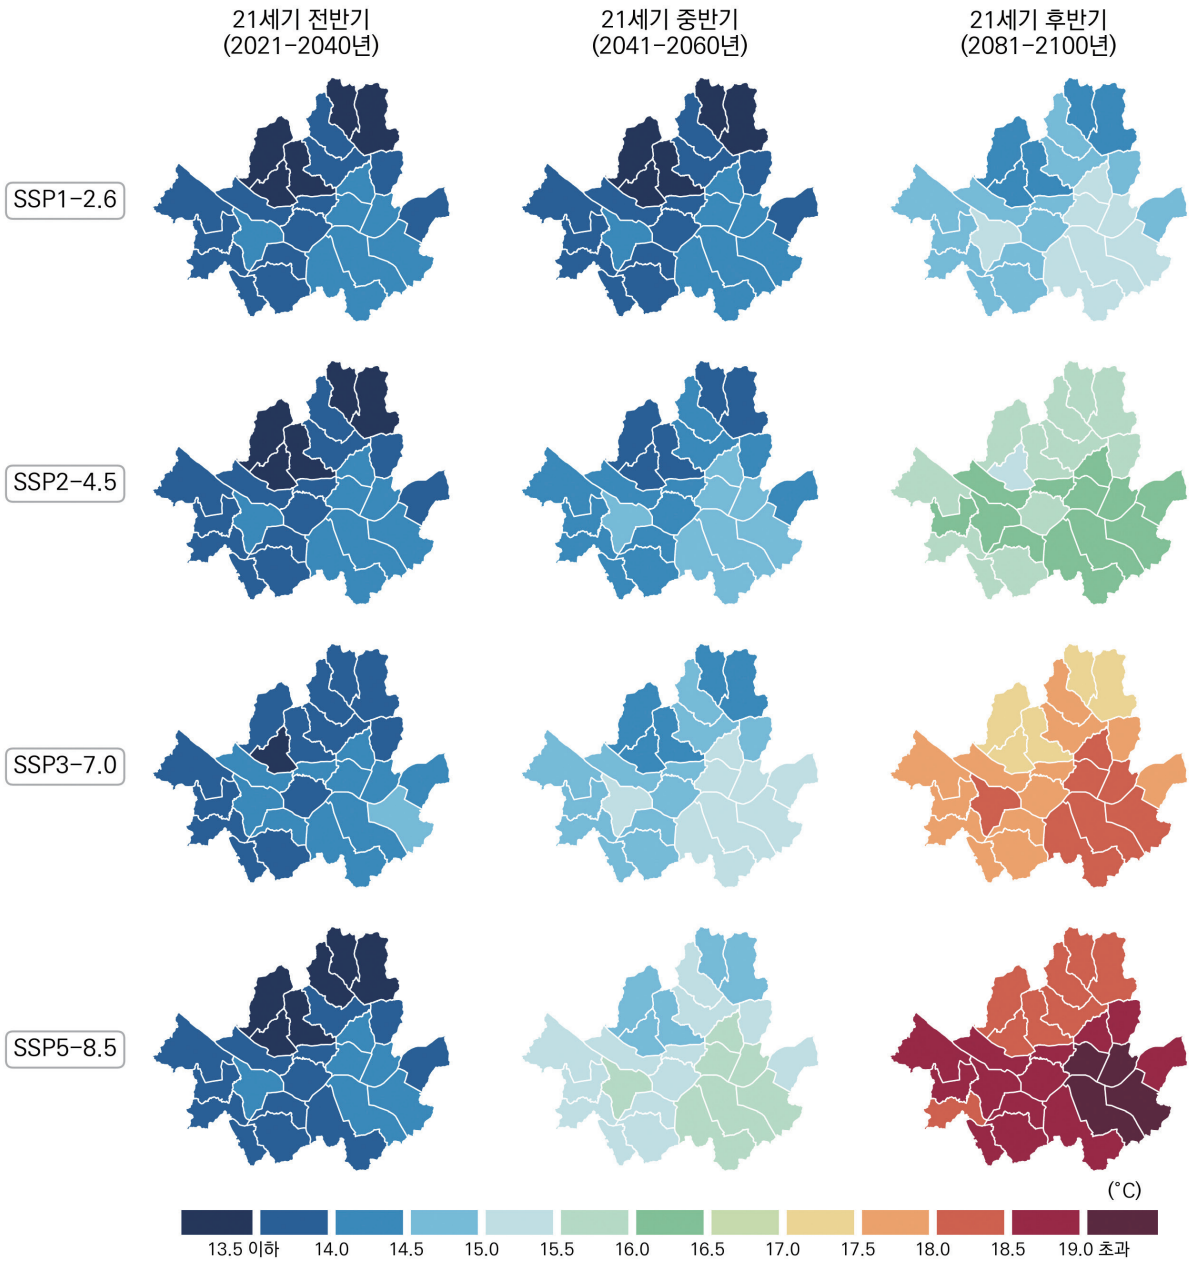

표 4-4. 서울특별시의 연평균기온 21세기 전망과 현재 기후 값 대비 편차(°C)(SSP5-8.5)

구분	2000-2019	2021-2030	2031-2040	2041-2050	2051-2060	2061-2070	2071-2080	2081-2090	2091-2100	전반기 (2021-2040)	중반기 (2041-2060)	후반기 (2081-2100)
서울특별시	13.1	14.4	15.0	16.0	16.4	17.6	18.3	19.4	20.2	14.7	16.2	19.8
		+1.3	+1.9	+2.9	+3.3	+4.5	+5.2	+6.3	+7.1	+1.6	+3.1	+6.7
강남구	13.6	14.9	15.5	16.4	16.9	18.1	18.7	19.8	20.7	15.2	16.6	20.2
		+1.3	+1.9	+2.8	+3.3	+4.5	+5.1	+6.2	+7.1	+1.6	+3.0	+6.6
강동구	13.2	14.4	15.0	16.0	16.4	17.6	18.3	19.4	20.2	14.7	16.2	19.8
		+1.2	+1.8	+2.8	+3.2	+4.4	+5.1	+6.2	+7.0	+1.5	+3.0	+6.6
강북구	12.8	14.1	14.7	15.7	16.1	17.3	18.0	19.1	19.9	14.4	15.9	19.5
		+1.3	+1.9	+2.9	+3.3	+4.5	+5.2	+6.3	+7.1	+1.6	+3.1	+6.7
강서구	13.2	14.5	15.0	16.0	16.4	17.7	18.3	19.4	20.3	14.7	16.2	19.8
		+1.3	+1.8	+2.8	+3.2	+4.5	+5.1	+6.2	+7.1	+1.5	+3.0	+6.6
관악구	13.2	14.5	15.0	16.0	16.5	17.7	18.3	19.4	20.3	14.8	16.2	19.8
		+1.3	+1.8	+2.8	+3.3	+4.5	+5.1	+6.2	+7.1	+1.6	+3.0	+6.6
광진구	13.5	14.8	15.3	16.3	16.8	18.0	18.6	19.7	20.6	15.1	16.5	20.2
		+1.3	+1.8	+2.8	+3.3	+4.5	+5.1	+6.2	+7.1	+1.6	+3.0	+6.7
구로구	13.2	14.4	15.0	16.0	16.4	17.7	18.3	19.4	20.3	14.7	16.2	19.8
		+1.2	+1.8	+2.8	+3.2	+4.5	+5.1	+6.2	+7.1	+1.5	+3.0	+6.6
금천구	13.3	14.6	15.2	16.2	16.6	17.8	18.5	19.6	20.4	14.9	16.4	20.0
		+1.3	+1.9	+2.9	+3.3	+4.5	+5.2	+6.3	+7.1	+1.6	+3.1	+6.7
노원구	12.5	13.8	14.4	15.4	15.8	17.0	17.7	18.8	19.6	14.1	15.6	19.2
		+1.3	+1.9	+2.9	+3.3	+4.5	+5.2	+6.3	+7.1	+1.6	+3.1	+6.7
도봉구	12.5	13.7	14.3	15.3	15.7	17.0	17.6	18.7	19.5	14.0	15.5	19.1
		+1.2	+1.8	+2.8	+3.2	+4.5	+5.1	+6.2	+7.0	+1.5	+3.0	+6.6
동대문구	13.4	14.6	15.2	16.2	16.6	17.9	18.5	19.6	20.4	14.9	16.4	20.0
		+1.2	+1.8	+2.8	+3.2	+4.5	+5.1	+6.2	+7.0	+1.5	+3.0	+6.6
동작구	13.3	14.5	15.1	16.1	16.5	17.7	18.4	19.5	20.3	14.8	16.3	19.9
		+1.2	+1.8	+2.8	+3.2	+4.4	+5.1	+6.2	+7.0	+1.5	+3.0	+6.6
마포구	13.2	14.5	15.1	16.1	16.5	17.7	18.4	19.5	20.3	14.8	16.3	19.9
		+1.3	+1.9	+2.9	+3.3	+4.5	+5.2	+6.3	+7.1	+1.6	+3.1	+6.7
서대문구	12.6	13.9	14.4	15.4	15.9	17.1	17.7	18.9	19.7	14.2	15.7	19.3
		+1.3	+1.8	+2.8	+3.3	+4.5	+5.1	+6.3	+7.1	+1.6	+3.1	+6.7
서초구	13.4	14.7	15.3	16.2	16.7	17.9	18.5	19.6	20.5	15.0	16.5	20.1
		+1.3	+1.9	+2.8	+3.3	+4.5	+5.1	+6.2	+7.1	+1.6	+3.1	+6.7
성동구	13.5	14.8	15.3	16.3	16.7	18.0	18.6	19.7	20.6	15.1	16.5	20.1
		+1.3	+1.8	+2.8	+3.2	+4.5	+5.1	+6.2	+7.1	+1.6	+3.0	+6.6
성북구	12.9	14.2	14.7	15.7	16.2	17.4	18.1	19.2	20.0	14.5	15.9	19.6
		+1.3	+1.8	+2.8	+3.3	+4.5	+5.2	+6.3	+7.1	+1.6	+3.0	+6.7
송파구	13.6	14.9	15.4	16.4	16.8	18.1	18.7	19.8	20.6	15.1	16.6	20.2
		+1.3	+1.8	+2.8	+3.2	+4.5	+5.1	+6.2	+7.0	+1.5	+3.0	+6.6
양천구	13.3	14.6	15.1	16.1	16.6	17.8	18.4	19.6	20.4	14.9	16.4	20.0
		+1.3	+1.8	+2.8	+3.3	+4.5	+5.1	+6.3	+7.1	+1.6	+3.1	+6.7
영등포구	13.6	14.8	15.4	16.4	16.9	18.1	18.7	19.8	20.7	15.1	16.6	20.2
		+1.2	+1.8	+2.8	+3.3	+4.5	+5.1	+6.2	+7.1	+1.5	+3.0	+6.6
용산구	13.1	14.4	14.9	15.9	16.4	17.6	18.2	19.4	20.2	14.7	16.1	19.8
		+1.3	+1.8	+2.8	+3.3	+4.5	+5.1	+6.3	+7.1	+1.6	+3.0	+6.7
은평구	12.7	14.0	14.6	15.6	16.0	17.2	17.9	19.0	19.8	14.3	15.8	19.4
		+1.3	+1.9	+2.9	+3.3	+4.5	+5.2	+6.3	+7.1	+1.6	+3.1	+6.7
종로구	12.7	14.0	14.6	15.5	16.0	17.2	17.9	19.0	19.8	14.3	15.8	19.4
		+1.3	+1.9	+2.8	+3.3	+4.5	+5.2	+6.3	+7.1	+1.6	+3.1	+6.7
중구	13.2	14.5	15.1	16.0	16.5	17.7	18.3	19.5	20.3	14.8	16.2	19.9
		+1.3	+1.9	+2.8	+3.3	+4.5	+5.1	+6.3	+7.1	+1.6	+3.0	+6.7
종랑구	12.9	14.2	14.8	15.8	16.2	17.4	18.1	19.2	20.0	14.5	16.0	19.6
		+1.3	+1.9	+2.9	+3.3	+4.5	+5.2	+6.3	+7.1	+1.6	+3.1	+6.7