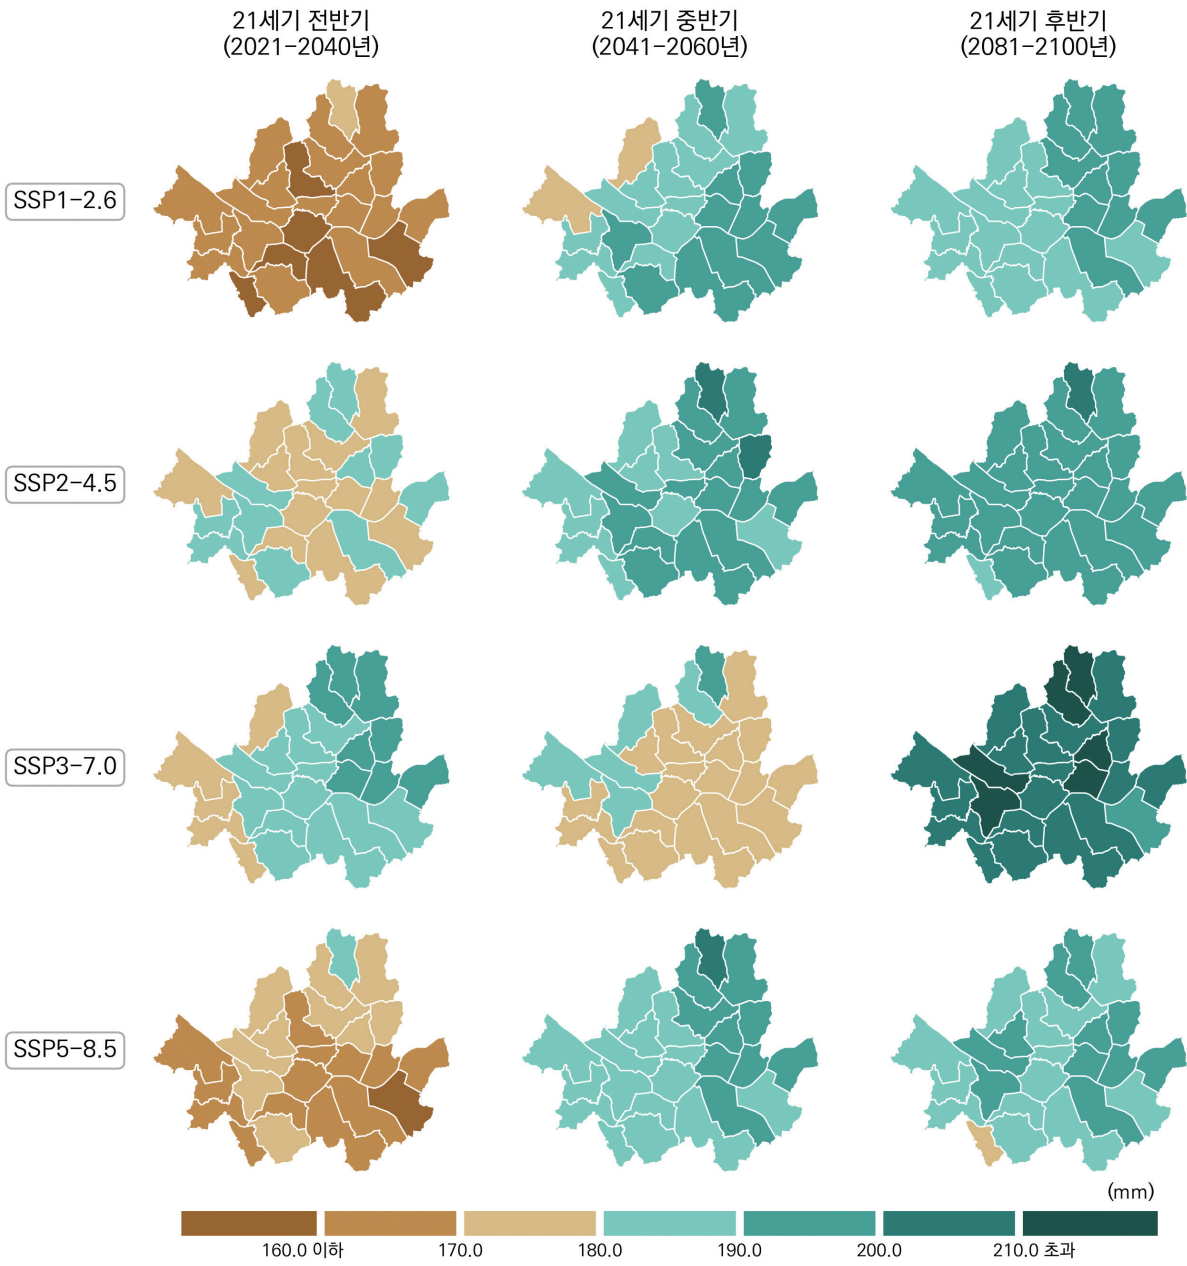

표 4-104. 서울특별시의 강수강도 21세기 전망과 현재 기후 값 대비 편차(mm/일)(SSP5-8.5)

구분	2000-2019	2021-2030	2031-2040	2041-2050	2051-2060	2061-2070	2071-2080	2081-2090	2091-2100	전반기 (2021-2040)	중반기 (2041-2060)	후반기 (2081-2100)
서울특별시	16.9	18.7	17.7	18.7	19.2	19.0	20.4	20.3	20.5	18.2	19.0	20.4
		+1.8	+0.8	+1.8	+2.3	+2.1	+3.5	+3.4	+3.6	+1.3	+2.1	+3.5
강남구	17.0	18.7	17.6	18.7	19.3	19.0	20.4	20.5	20.5	18.2	19.0	20.5
		+1.7	+0.6	+1.7	+2.3	+2.0	+3.4	+3.5	+3.5	+1.2	+2.0	+3.5
강동구	16.9	18.6	17.6	18.6	18.9	18.6	20.2	20.2	20.3	18.1	18.7	20.2
		+1.7	+0.7	+1.7	+2.0	+1.7	+3.3	+3.3	+3.4	+1.2	+1.8	+3.3
강북구	17.7	19.6	18.6	19.6	20.0	19.9	21.5	21.0	21.3	19.1	19.8	21.1
		+1.9	+0.9	+1.9	+2.3	+2.2	+3.8	+3.3	+3.6	+1.4	+2.1	+3.4
강서구	16.5	18.6	17.6	18.5	19.1	19.1	20.3	20.4	20.5	18.1	18.8	20.5
		+2.1	+1.1	+2.0	+2.6	+2.6	+3.8	+3.9	+4.0	+1.6	+2.3	+4.0
관악구	16.7	18.5	17.5	18.4	19.1	19.1	20.3	20.3	20.3	18.0	18.8	20.3
		+1.8	+0.8	+1.7	+2.4	+2.4	+3.6	+3.6	+3.6	+1.3	+2.1	+3.6
광진구	17.1	18.8	17.7	18.8	19.2	19.0	20.5	20.5	20.5	18.2	19.0	20.5
		+1.7	+0.6	+1.7	+2.1	+1.9	+3.4	+3.4	+3.4	+1.1	+1.9	+3.4
구로구	16.6	18.5	17.7	18.6	19.2	19.1	20.4	20.5	20.6	18.1	18.9	20.5
		+1.9	+1.1	+2.0	+2.6	+2.5	+3.8	+3.9	+4.0	+1.5	+2.3	+3.9
금천구	16.7	18.7	17.6	18.6	19.2	19.4	20.4	20.3	20.5	18.1	18.9	20.4
		+2.0	+0.9	+1.9	+2.5	+2.7	+3.7	+3.6	+3.8	+1.4	+2.2	+3.7
노원구	17.1	18.8	18.0	18.8	19.2	19.1	20.6	20.1	20.3	18.4	19.0	20.2
		+1.7	+0.9	+1.7	+2.1	+2.0	+3.5	+3.0	+3.2	+1.3	+1.9	+3.1
도봉구	18.3	20.2	19.2	20.3	20.5	20.5	22.1	21.6	21.9	19.7	20.4	21.7
		+1.9	+0.9	+2.0	+2.2	+2.2	+3.8	+3.3	+3.6	+1.4	+2.1	+3.4
동대문구	17.1	18.9	17.8	19.0	19.3	19.1	20.6	20.4	20.6	18.4	19.1	20.5
		+1.8	+0.7	+1.9	+2.2	+2.0	+3.5	+3.3	+3.5	+1.3	+2.0	+3.4
동작구	16.6	18.3	17.4	18.3	19.0	18.9	20.1	20.2	20.2	17.8	18.7	20.2
		+1.7	+0.8	+1.7	+2.4	+2.3	+3.5	+3.6	+3.6	+1.2	+2.1	+3.6
마포구	16.8	18.5	17.6	18.6	19.2	19.0	20.3	20.4	20.5	18.0	18.9	20.4
		+1.7	+0.8	+1.8	+2.4	+2.2	+3.5	+3.6	+3.7	+1.2	+2.1	+3.6
서대문구	16.7	18.4	17.6	18.5	19.1	18.8	20.1	20.1	20.3	18.0	18.8	20.2
		+1.7	+0.9	+1.8	+2.4	+2.1	+3.4	+3.4	+3.6	+1.3	+2.1	+3.5
서초구	16.7	18.4	17.4	18.4	19.0	18.9	20.2	20.3	20.3	17.9	18.7	20.3
		+1.7	+0.7	+1.7	+2.3	+2.2	+3.5	+3.6	+3.6	+1.2	+2.0	+3.6
성동구	16.9	18.6	17.6	18.8	19.1	18.8	20.3	20.3	20.3	18.1	18.9	20.3
		+1.7	+0.7	+1.9	+2.2	+1.9	+3.4	+3.4	+3.4	+1.2	+2.0	+3.4
성북구	17.2	19.0	18.0	19.0	19.5	19.2	20.9	20.5	20.7	18.5	19.3	20.6
		+1.8	+0.8	+1.8	+2.3	+2.0	+3.7	+3.3	+3.5	+1.3	+2.1	+3.4
송파구	16.9	18.5	17.5	18.5	19.1	18.7	20.2	20.2	20.5	18.0	18.8	20.4
		+1.6	+0.6	+1.6	+2.2	+1.8	+3.3	+3.3	+3.6	+1.1	+1.9	+3.5
양천구	16.6	18.5	17.7	18.5	19.2	19.1	20.4	20.5	20.6	18.1	18.8	20.6
		+1.9	+1.1	+1.9	+2.6	+2.5	+3.8	+3.9	+4.0	+1.5	+2.2	+4.0
영등포구	16.8	18.8	17.8	18.7	19.5	19.2	20.5	20.6	20.6	18.3	19.1	20.6
		+2.0	+1.0	+1.9	+2.7	+2.4	+3.7	+3.8	+3.8	+1.5	+2.3	+3.8
용산구	16.2	17.9	17.0	18.0	18.5	18.2	19.6	19.6	19.7	17.4	18.2	19.6
		+1.7	+0.8	+1.8	+2.3	+2.0	+3.4	+3.4	+3.5	+1.2	+2.0	+3.4
은평구	16.8	18.6	17.6	18.5	19.0	19.0	20.3	20.2	20.4	18.1	18.8	20.3
		+1.8	+0.8	+1.7	+2.2	+2.2	+3.5	+3.4	+3.6	+1.3	+2.0	+3.5
종로구	16.7	18.4	17.5	18.4	19.0	18.7	20.1	20.0	20.2	18.0	18.7	20.1
		+1.7	+0.8	+1.7	+2.3	+2.0	+3.4	+3.3	+3.5	+1.3	+2.0	+3.4
중구	16.6	18.2	17.3	18.4	18.9	18.5	20.0	19.9	20.1	17.8	18.6	20.0
		+1.6	+0.7	+1.8	+2.3	+1.9	+3.4	+3.3	+3.5	+1.2	+2.0	+3.4
종랑구	17.2	18.9	18.0	19.0	19.3	19.0	20.6	20.3	20.5	18.4	19.1	20.4
		+1.7	+0.8	+1.8	+2.1	+1.8	+3.4	+3.1	+3.3	+1.2	+1.9	+3.2