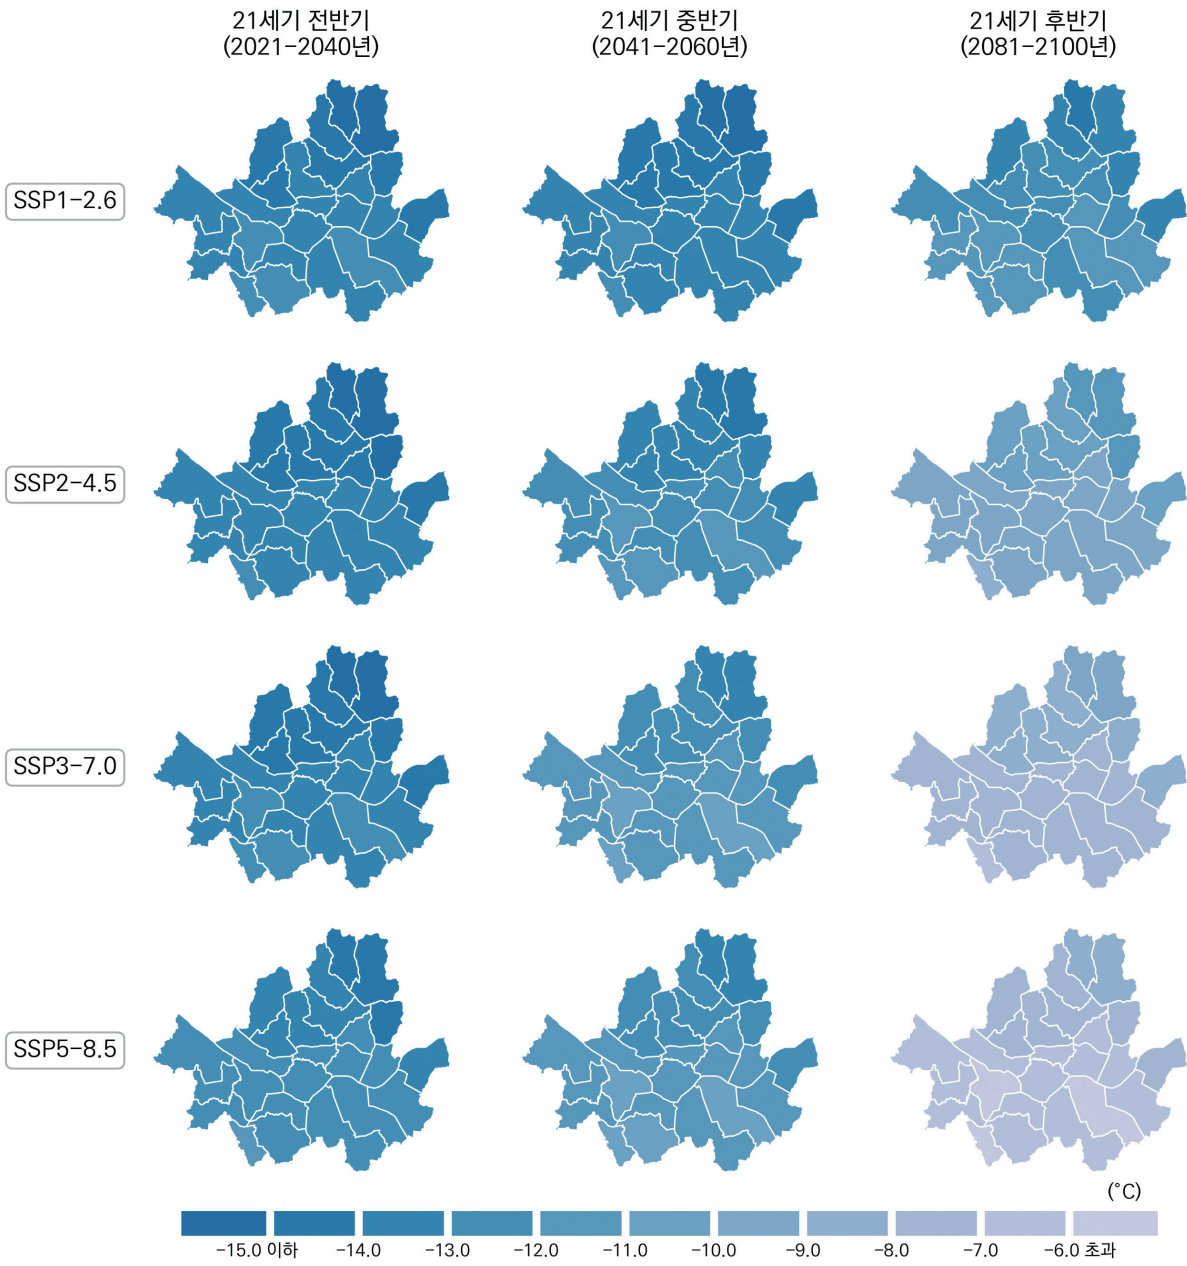

표 4-92. 서울특별시의 일최고기온 연최소 21세기 전망과 현재 기후 값 대비 편차(°C)(SSP5-8.5)

구분	2000-2019	2021-2030	2031-2040	2041-2050	2051-2060	2061-2070	2071-2080	2081-2090	2091-2100	전반기 (2021-2040)	중반기 (2041-2060)	후반기 (2081-2100)
서울특별시	-7.3	-5.2	-5.3	-4.4	-4.3	-2.6	-1.8	0.2	1.1	-5.3	-4.4	0.6
		+2.1	+2.0	+2.9	+3.0	+4.7	+5.5	+7.5	+8.4	+2.0	+2.9	+7.9
강남구	-7.0	-5.0	-5.0	-4.2	-4.1	-2.4	-1.6	0.4	1.3	-5.0	-4.1	0.8
		+2.0	+2.0	+2.8	+2.9	+4.6	+5.4	+7.4	+8.3	+2.0	+2.9	+7.8
강동구	-7.0	-5.2	-5.2	-4.4	-4.2	-2.5	-1.8	0.2	1.1	-5.2	-4.3	0.7
		+1.8	+1.8	+2.6	+2.8	+4.5	+5.2	+7.2	+8.1	+1.8	+2.7	+7.7
강북구	-7.5	-5.6	-5.6	-4.8	-4.7	-2.9	-2.2	-0.2	0.8	-5.6	-4.7	0.3
		+1.9	+1.9	+2.7	+2.8	+4.6	+5.3	+7.3	+8.3	+1.9	+2.8	+7.8
강서구	-7.1	-5.0	-5.0	-4.2	-4.1	-2.3	-1.6	0.5	1.3	-5.0	-4.1	0.9
		+2.1	+2.1	+2.9	+3.0	+4.8	+5.5	+7.6	+8.4	+2.1	+3.0	+8.0
관악구	-7.3	-5.2	-5.2	-4.3	-4.2	-2.5	-1.7	0.3	1.2	-5.2	-4.2	0.7
		+2.1	+2.1	+3.0	+3.1	+4.8	+5.6	+7.6	+8.5	+2.1	+3.1	+8.0
광진구	-6.9	-5.1	-5.1	-4.3	-4.1	-2.4	-1.7	0.3	1.2	-5.1	-4.2	0.8
		+1.8	+1.8	+2.6	+2.8	+4.5	+5.2	+7.2	+8.1	+1.8	+2.7	+7.7
구로구	-7.4	-5.1	-5.1	-4.2	-4.1	-2.4	-1.7	0.4	1.3	-5.1	-4.2	0.8
		+2.3	+2.3	+3.2	+3.3	+5.0	+5.7	+7.8	+8.7	+2.3	+3.2	+8.2
금천구	-7.1	-5.0	-4.9	-4.1	-3.9	-2.2	-1.5	0.5	1.4	-5.0	-4.0	1.0
		+2.1	+2.2	+3.0	+3.2	+4.9	+5.6	+7.6	+8.5	+2.1	+3.1	+8.1
노원구	-7.4	-5.5	-5.5	-4.6	-4.6	-2.8	-2.0	-0.1	0.9	-5.5	-4.6	0.4
		+1.9	+1.9	+2.8	+2.8	+4.6	+5.4	+7.3	+8.3	+1.9	+2.8	+7.8
도봉구	-7.5	-5.5	-5.6	-4.7	-4.7	-2.9	-2.1	-0.1	0.8	-5.6	-4.7	0.3
		+2.0	+1.9	+2.8	+2.8	+4.6	+5.4	+7.4	+8.3	+1.9	+2.8	+7.8
동대문구	-7.0	-5.1	-5.1	-4.3	-4.2	-2.4	-1.7	0.3	1.2	-5.1	-4.2	0.8
		+1.9	+1.9	+2.7	+2.8	+4.6	+5.3	+7.3	+8.2	+1.9	+2.8	+7.8
동작구	-7.5	-5.3	-5.3	-4.5	-4.3	-2.6	-1.9	0.1	1.0	-5.3	-4.4	0.6
		+2.2	+2.2	+3.0	+3.2	+4.9	+5.6	+7.6	+8.5	+2.2	+3.1	+8.1
마포구	-7.4	-5.2	-5.3	-4.5	-4.3	-2.6	-1.8	0.2	1.1	-5.3	-4.4	0.6
		+2.2	+2.1	+2.9	+3.1	+4.8	+5.6	+7.6	+8.5	+2.1	+3.0	+8.0
서대문구	-7.9	-5.7	-5.8	-5.0	-4.8	-3.1	-2.3	-0.3	0.6	-5.7	-4.9	0.1
		+2.2	+2.1	+2.9	+3.1	+4.8	+5.6	+7.6	+8.5	+2.2	+3.0	+8.0
서초구	-7.2	-5.1	-5.1	-4.3	-4.1	-2.4	-1.7	0.4	1.3	-5.1	-4.2	0.8
		+2.1	+2.1	+2.9	+3.1	+4.8	+5.5	+7.6	+8.5	+2.1	+3.0	+8.0
성동구	-7.0	-5.1	-5.1	-4.3	-4.1	-2.4	-1.7	0.4	1.2	-5.1	-4.2	0.8
		+1.9	+1.9	+2.7	+2.9	+4.6	+5.3	+7.4	+8.2	+1.9	+2.8	+7.8
성북구	-7.6	-5.6	-5.7	-4.8	-4.7	-3.0	-2.2	-0.2	0.7	-5.6	-4.7	0.3
		+2.0	+1.9	+2.8	+2.9	+4.6	+5.4	+7.4	+8.3	+2.0	+2.9	+7.9
송파구	-6.8	-4.9	-4.9	-4.1	-3.9	-2.2	-1.5	0.5	1.4	-4.9	-4.0	0.9
		+1.9	+1.9	+2.7	+2.9	+4.6	+5.3	+7.3	+8.2	+1.9	+2.8	+7.7
양천구	-7.2	-5.0	-5.0	-4.2	-4.1	-2.4	-1.6	0.5	1.3	-5.0	-4.1	0.9
		+2.2	+2.2	+3.0	+3.1	+4.8	+5.6	+7.7	+8.5	+2.2	+3.1	+8.1
영등포구	-7.2	-5.0	-5.1	-4.2	-4.1	-2.4	-1.6	0.4	1.3	-5.1	-4.1	0.9
		+2.2	+2.1	+3.0	+3.1	+4.8	+5.6	+7.6	+8.5	+2.1	+3.1	+8.1
용산구	-7.7	-5.5	-5.6	-4.7	-4.6	-2.9	-2.1	-0.1	0.8	-5.5	-4.6	0.3
		+2.2	+2.1	+3.0	+3.1	+4.8	+5.6	+7.6	+8.5	+2.2	+3.1	+8.0
은평구	-7.5	-5.4	-5.5	-4.7	-4.5	-2.8	-2.0	0.0	0.9	-5.4	-4.6	0.5
		+2.1	+2.0	+2.8	+3.0	+4.7	+5.5	+7.5	+8.4	+2.1	+2.9	+8.0
종로구	-7.9	-5.8	-5.8	-5.0	-4.9	-3.2	-2.4	-0.4	0.5	-5.8	-4.9	0.1
		+2.1	+2.1	+2.9	+3.0	+4.7	+5.5	+7.5	+8.4	+2.1	+3.0	+8.0
중구	-7.3	-5.3	-5.3	-4.5	-4.4	-2.7	-1.9	0.1	1.0	-5.3	-4.4	0.6
		+2.0	+2.0	+2.8	+2.9	+4.6	+5.4	+7.4	+8.3	+2.0	+2.9	+7.9
종랑구	-7.0	-5.2	-5.3	-4.4	-4.3	-2.6	-1.8	0.2	1.1	-5.2	-4.3	0.6
		+1.8	+1.7	+2.6	+2.7	+4.4	+5.2	+7.2	+8.1	+1.8	+2.7	+7.6