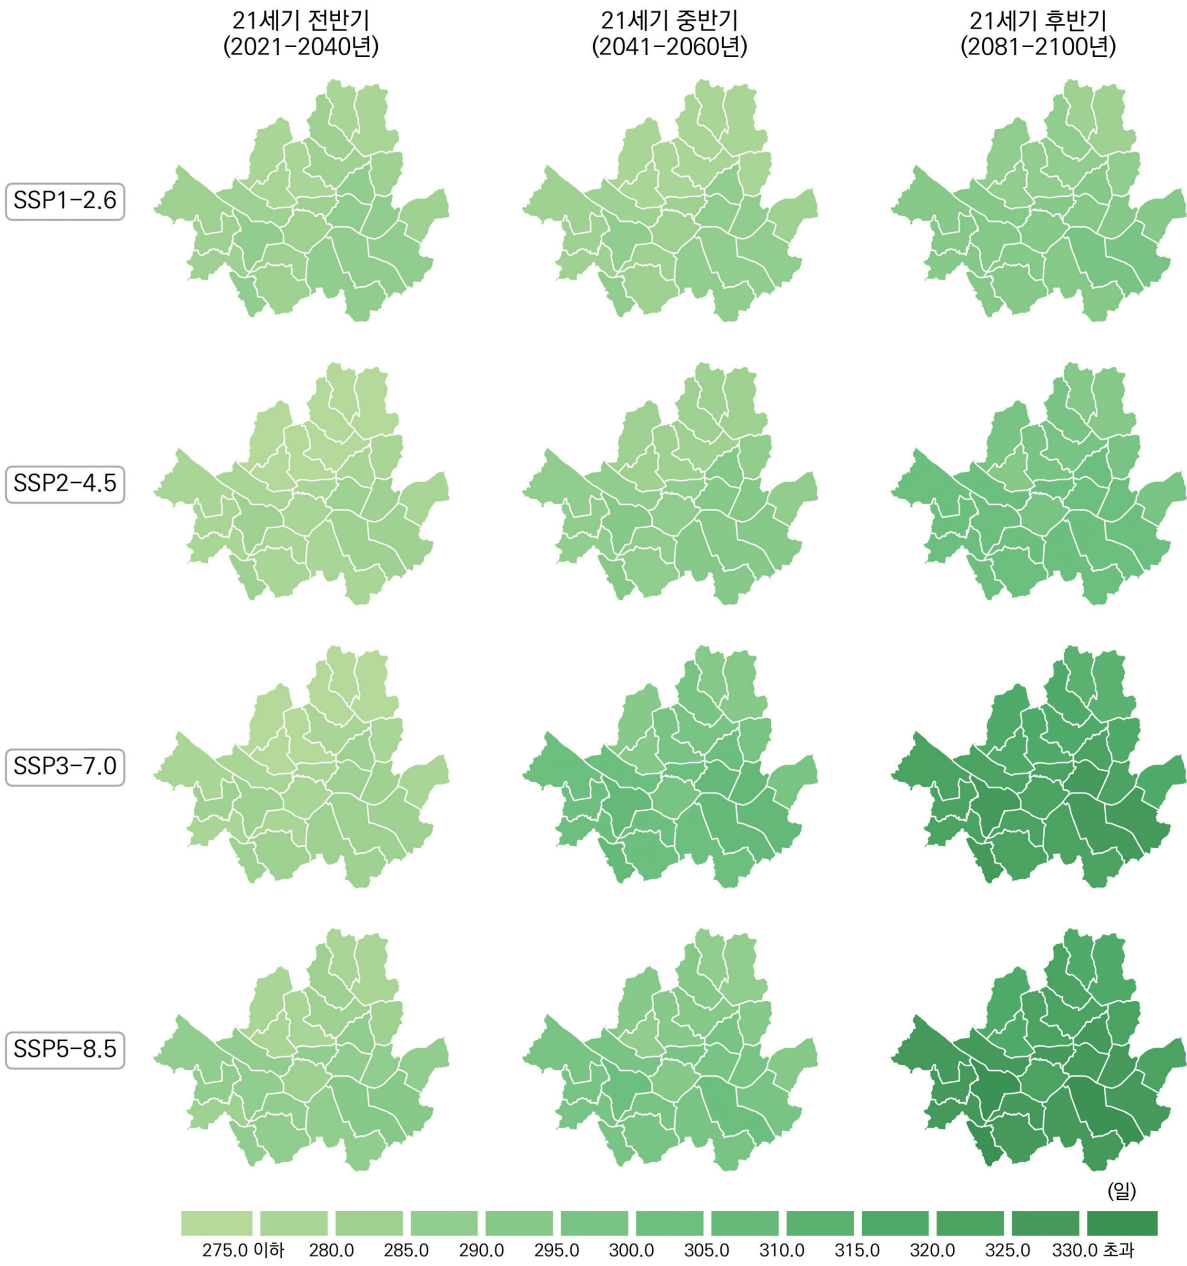

표 4-64. 서울특별시의 일교차 21세기 전망과 현재 기후 값 대비 편차(°C)(SSP5-8.5)

구분	2000-2019	2021-2030	2031-2040	2041-2050	2051-2060	2061-2070	2071-2080	2081-2090	2091-2100	전반기 (2021-2040)	중반기 (2041-2060)	후반기 (2081-2100)
서울특별시	8.9	9.1 +0.2	9.0 +0.1	9.0 +0.1	8.9 +0.0	9.1 +0.2	8.9 +0.0	9.0 +0.1	9.1 +0.2	9.0 +0.1	9.0 +0.1	9.0 +0.1
강남구	8.6	8.7 +0.1	8.7 +0.1	8.7 +0.1	8.6 +0.0	8.7 +0.1	8.6 +0.0	8.7 +0.1	8.7 +0.1	8.7 +0.1	8.6 +0.0	8.7 +0.1
강동구	9.5	9.6 +0.1	9.6 +0.1	9.6 +0.1	9.5 +0.0	9.6 +0.1	9.5 +0.0	9.6 +0.1	9.6 +0.1	9.6 +0.1	9.5 +0.0	9.6 +0.1
강북구	9.2	9.4 +0.2	9.3 +0.1	9.3 +0.1	9.2 +0.0	9.4 +0.2	9.3 +0.1	9.4 +0.2	9.4 +0.2	9.4 +0.2	9.3 +0.1	9.4 +0.2
강서구	8.8	9.0 +0.2	8.9 +0.1	8.9 +0.1	8.8 +0.0	8.9 +0.1	8.8 +0.0	8.9 +0.1	8.9 +0.1	8.9 +0.1	8.8 +0.0	8.9 +0.1
관악구	8.5	8.7 +0.2	8.6 +0.1	8.6 +0.1	8.5 +0.0	8.7 +0.2	8.5 +0.0	8.6 +0.1	8.6 +0.1	8.6 +0.1	8.6 +0.1	8.6 +0.1
광진구	8.7	8.8 +0.1	8.8 +0.1	8.8 +0.1	8.7 +0.0	8.9 +0.2	8.7 +0.0	8.9 +0.2	8.9 +0.2	8.8 +0.1	8.7 +0.0	8.9 +0.2
구로구	8.7	8.8 +0.1	8.8 +0.1	8.8 +0.1	8.7 +0.0	8.8 +0.1	8.7 +0.0	8.8 +0.1	8.8 +0.1	8.8 +0.1	8.7 +0.0	8.8 +0.1
금천구	8.2	8.3 +0.1	8.3 +0.1	8.3 +0.1	8.2 +0.0	8.3 +0.1	8.2 +0.0	8.3 +0.1	8.3 +0.1	8.3 +0.1	8.3 +0.1	8.3 +0.1
노원구	10.0	10.1 +0.1	10.0 +0.0	10.0 +0.0	9.9 -0.1	10.1 +0.1	10.0 +0.0	10.1 +0.1	10.1 +0.1	10.0 +0.0	10.0 +0.0	10.1 +0.1
도봉구	9.9	10.1 +0.2	10.0 +0.1	10.0 +0.1	9.9 +0.0	10.1 +0.2	10.0 +0.1	10.1 +0.2	10.1 +0.2	10.0 +0.1	9.9 +0.0	10.1 +0.2
동대문구	9.0	9.1 +0.1	9.1 +0.1	9.1 +0.1	9.0 +0.0	9.2 +0.2	9.0 +0.0	9.1 +0.1	9.1 +0.1	9.1 +0.1	9.0 +0.0	9.1 +0.1
동작구	8.5	8.6 +0.1	8.6 +0.1	8.6 +0.1	8.5 +0.0	8.6 +0.1	8.5 +0.0	8.6 +0.1	8.6 +0.1	8.6 +0.1	8.5 +0.0	8.6 +0.1
마포구	8.8	8.9 +0.1	8.8 +0.0	8.8 +0.0	8.7 -0.1	8.9 +0.1	8.7 -0.1	8.9 +0.1	8.9 +0.1	8.9 +0.1	8.8 +0.0	8.9 +0.1
서대문구	9.0	9.1 +0.1	9.1 +0.1	9.1 +0.1	9.0 +0.0	9.2 +0.2	9.0 +0.0	9.1 +0.1	9.1 +0.1	9.1 +0.1	9.1 +0.1	9.1 +0.1
서초구	8.9	9.1 +0.2	9.1 +0.2	9.0 +0.1	9.0 +0.1	9.1 +0.2	9.0 +0.1	9.1 +0.2	9.1 +0.2	9.1 +0.2	9.0 +0.1	9.1 +0.2
성동구	8.6	8.8 +0.2	8.7 +0.1	8.7 +0.1	8.6 +0.0	8.8 +0.2	8.7 +0.1	8.8 +0.2	8.8 +0.2	8.8 +0.2	8.7 +0.1	8.8 +0.2
성북구	8.9	9.1 +0.2	9.0 +0.1	9.0 +0.1	9.0 +0.1	9.1 +0.2	9.0 +0.1	9.1 +0.2	9.1 +0.2	9.1 +0.2	9.0 +0.1	9.1 +0.2
송파구	8.9	9.0 +0.1	9.0 +0.1	9.0 +0.1	8.9 +0.0	9.1 +0.2	8.9 +0.0	9.0 +0.1	9.1 +0.2	9.0 +0.1	8.9 +0.0	9.0 +0.1
양천구	8.7	8.8 +0.1	8.8 +0.1	8.7 +0.0	8.6 -0.1	8.8 +0.1	8.7 +0.0	8.7 +0.0	8.7 +0.0	8.8 +0.1	8.7 +0.0	8.7 +0.0
영등포구	8.3	8.4 +0.1	8.4 +0.1	8.4 +0.1	8.3 +0.0	8.4 +0.1	8.3 +0.0	8.4 +0.1	8.4 +0.1	8.4 +0.1	8.3 +0.0	8.4 +0.1
용산구	8.6	8.7 +0.1	8.7 +0.1	8.7 +0.1	8.6 +0.0	8.8 +0.2	8.6 +0.0	8.7 +0.1	8.7 +0.1	8.7 +0.1	8.6 +0.0	8.7 +0.1
은평구	9.5	9.6 +0.1	9.6 +0.1	9.6 +0.1	9.5 +0.0	9.6 +0.1	9.5 +0.0	9.6 +0.1	9.6 +0.1	9.6 +0.1	9.5 +0.0	9.6 +0.1
종로구	8.8	8.9 +0.1	8.9 +0.1	8.9 +0.1	8.8 +0.0	9.0 +0.2	8.8 +0.0	8.9 +0.1	8.9 +0.1	8.9 +0.1	8.8 +0.0	8.9 +0.1
중구	8.8	8.9 +0.1	8.9 +0.1	8.9 +0.1	8.8 +0.0	8.9 +0.1	8.8 +0.0	8.9 +0.1	8.9 +0.1	8.9 +0.1	8.8 +0.0	8.9 +0.1
중랑구	9.7	9.9 +0.2	9.8 +0.1	9.8 +0.1	9.7 +0.0	9.9 +0.2	9.7 +0.0	9.8 +0.1	9.9 +0.2	9.8 +0.1	9.7 +0.0	9.9 +0.2