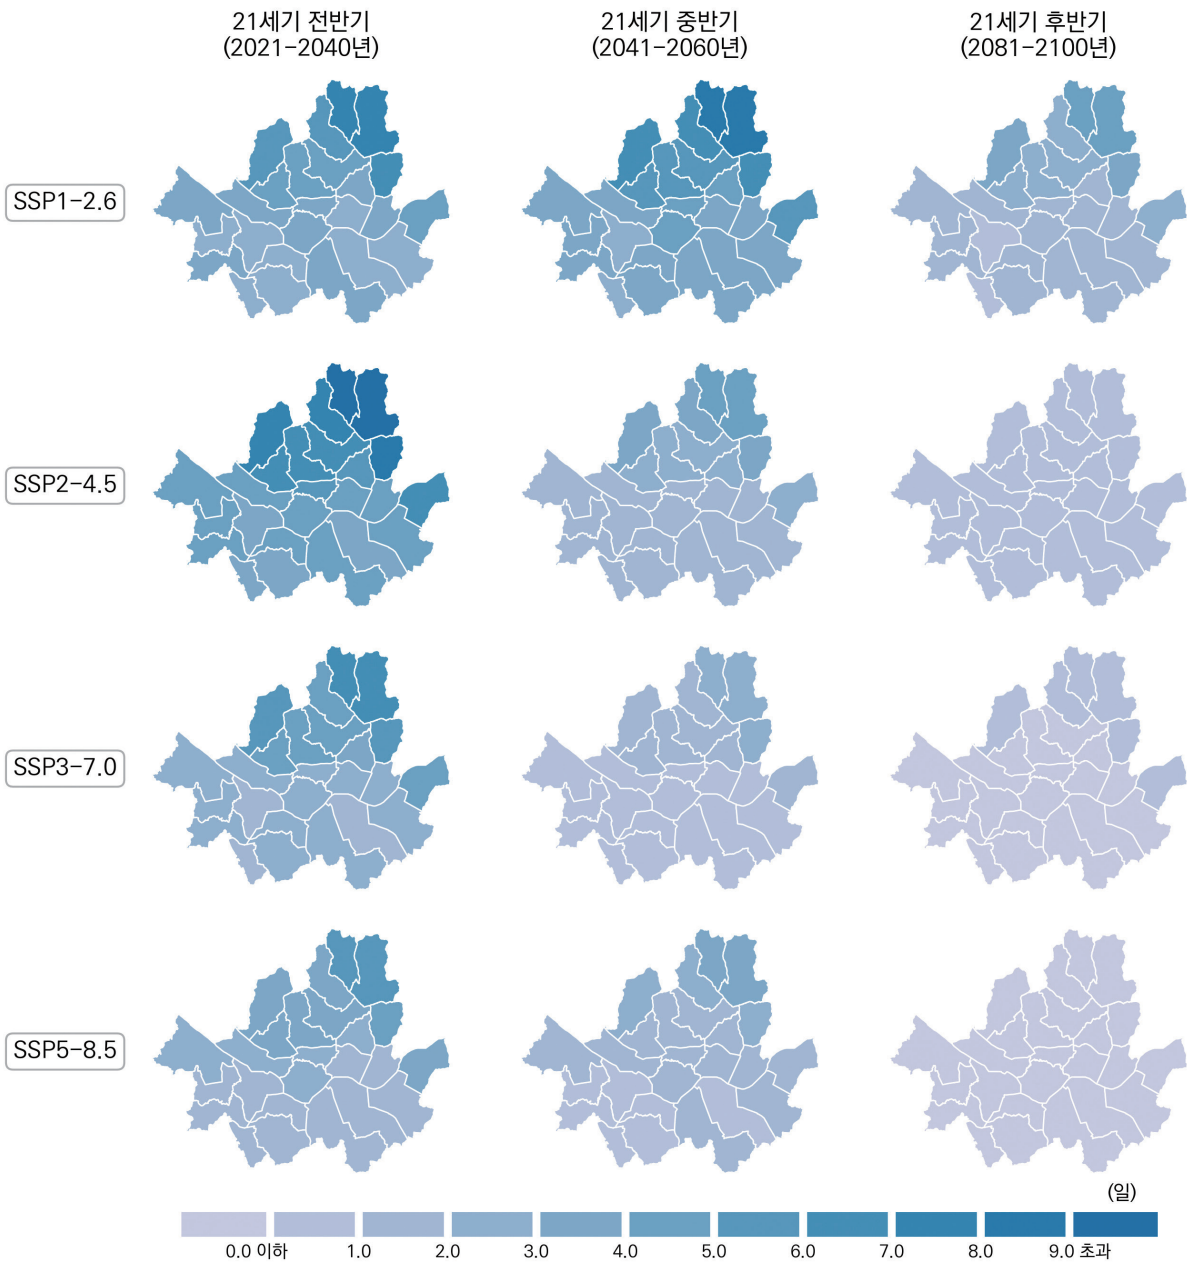

그림 4-27. 서울특별시의 한파일수(일) 전망 분포도

표 4-69. 서울특별시의 한파일수 21세기 전망과 현재 기후 값 대비 편차(일)(SSP1-2.6)

구분	2000-2019	2021-2030	2031-2040	2041-2050	2051-2060	2061-2070	2071-2080	2081-2090	2091-2100	전반기 (2021-2040)	중반기 (2041-2060)	후반기 (2081-2100)
서울특별시	4.4	4.5 +0.1	3.4 -1.0	4.5 +0.1	4.7 +0.3	3.0 -1.4	3.2 -1.2	2.0 -2.4	2.1 -2.3	3.9 -0.5	4.6 +0.2	2.0 -2.4
강남구	3.0	3.0 +0.0	2.2 -0.8	3.0 +0.0	3.2 +0.2	2.0 -1.0	2.2 -0.8	1.0 -2.0	1.2 -1.8	2.6 -0.4	3.1 +0.1	1.1 -1.9
강동구	5.3	5.6 +0.3	4.1 -1.2	5.5 +0.2	5.8 +0.5	3.7 -1.6	4.0 -1.3	2.7 -2.6	2.5 -2.8	4.9 -0.4	5.7 +0.4	2.6 -2.7
강북구	5.9	5.9 +0.0	4.4 -1.5	5.9 +0.0	6.3 +0.4	4.0 -1.9	4.4 -1.5	2.9 -3.0	2.8 -3.1	5.2 -0.7	6.1 +0.2	2.9 -3.0
강서구	3.5	3.8 +0.3	2.9 -0.6	3.9 +0.4	3.8 +0.3	2.5 -1.0	2.7 -0.8	1.5 -2.0	1.7 -1.8	3.3 -0.2	3.8 +0.3	1.6 -1.9
관악구	3.3	3.2 -0.1	2.3 -1.0	3.2 -0.1	3.3 +0.0	2.1 -1.2	2.2 -1.1	1.1 -2.2	1.3 -2.0	2.8 -0.5	3.2 -0.1	1.2 -2.1
광진구	3.3	3.5 +0.2	2.6 -0.7	3.6 +0.3	3.8 +0.5	2.3 -1.0	2.5 -0.8	1.3 -2.0	1.5 -1.8	3.1 -0.2	3.7 +0.4	1.4 -1.9
구로구	3.6	3.5 -0.1	2.7 -0.9	3.6 +0.0	3.5 -0.1	2.3 -1.3	2.5 -1.1	1.3 -2.3	1.5 -2.1	3.1 -0.5	3.6 +0.0	1.4 -2.2
금천구	3.0	2.6 -0.4	1.8 -1.2	2.6 -0.4	2.6 -0.4	1.7 -1.3	1.7 -1.3	0.8 -2.2	1.0 -2.0	2.2 -0.8	2.6 -0.4	0.9 -2.1
노원구	7.9	8.2 +0.3	6.1 -1.8	7.8 -0.1	8.4 +0.5	5.9 -2.0	5.8 -2.1	4.5 -3.4	4.1 -3.8	7.1 -0.8	8.1 +0.2	4.3 -3.6
도봉구	8.1	8.2 +0.1	6.1 -2.0	7.9 -0.2	8.5 +0.4	5.9 -2.2	5.8 -2.3	4.5 -3.6	4.2 -3.9	7.1 -1.0	8.2 +0.1	4.4 -3.7
동대문구	3.8	4.2 +0.4	3.1 -0.7	4.1 +0.3	4.4 +0.6	2.7 -1.1	3.1 -0.7	1.8 -2.0	1.8 -2.0	3.6 -0.2	4.3 +0.5	1.8 -2.0
동작구	3.5	3.5 +0.0	2.6 -0.9	3.5 +0.0	3.6 +0.1	2.3 -1.2	2.5 -1.0	1.3 -2.2	1.5 -2.0	3.0 -0.5	3.6 +0.1	1.4 -2.1
마포구	3.9	3.9 +0.0	3.0 -0.9	4.0 +0.1	4.0 +0.1	2.6 -1.3	2.8 -1.1	1.5 -2.4	1.8 -2.1	3.5 -0.4	4.0 +0.1	1.6 -2.3
서대문구	5.5	5.6 +0.1	4.2 -1.3	5.6 +0.1	5.9 +0.4	3.7 -1.8	4.2 -1.3	2.6 -2.9	2.5 -3.0	4.9 -0.6	5.7 +0.2	2.6 -2.9
서초구	3.4	3.5 +0.1	2.6 -0.8	3.5 +0.1	3.7 +0.3	2.3 -1.1	2.5 -0.9	1.3 -2.1	1.5 -1.9	3.1 -0.3	3.6 +0.2	1.4 -2.0
성동구	3.2	3.3 +0.1	2.5 -0.7	3.4 +0.2	3.6 +0.4	2.2 -1.0	2.4 -0.8	1.3 -1.9	1.4 -1.8	2.9 -0.3	3.5 +0.3	1.3 -1.9
성북구	5.0	5.3 +0.3	3.9 -1.1	5.2 +0.2	5.6 +0.6	3.4 -1.6	3.9 -1.1	2.4 -2.6	2.4 -2.6	4.6 -0.4	5.4 +0.4	2.4 -2.6
송파구	3.3	3.5 +0.2	2.5 -0.8	3.5 +0.2	3.7 +0.4	2.3 -1.0	2.5 -0.8	1.3 -2.0	1.4 -1.9	3.0 -0.3	3.6 +0.3	1.4 -1.9
양천구	3.3	3.4 +0.1	2.6 -0.7	3.5 +0.2	3.4 +0.1	2.2 -1.1	2.4 -0.9	1.3 -2.0	1.5 -1.8	3.0 -0.3	3.5 +0.2	1.4 -1.9
영등포구	2.9	2.7 -0.2	2.0 -0.9	2.8 -0.1	2.8 -0.1	1.7 -1.2	1.9 -1.0	0.9 -2.0	1.1 -1.8	2.4 -0.5	2.8 -0.1	1.0 -1.9
용산구	3.9	3.9 +0.0	3.0 -0.9	4.0 +0.1	4.1 +0.2	2.6 -1.3	2.9 -1.0	1.6 -2.3	1.8 -2.1	3.5 -0.4	4.1 +0.2	1.7 -2.2
은평구	6.3	6.4 +0.1	4.8 -1.5	6.3 +0.0	6.6 +0.3	4.4 -1.9	4.7 -1.6	3.2 -3.1	3.0 -3.3	5.6 -0.7	6.4 +0.1	3.1 -3.2
종로구	5.2	5.2 +0.0	3.9 -1.3	5.2 +0.0	5.6 +0.4	3.5 -1.7	3.9 -1.3	2.5 -2.7	2.4 -2.8	4.6 -0.6	5.4 +0.2	2.4 -2.8
중구	3.8	4.0 +0.2	3.1 -0.7	4.0 +0.2	4.3 +0.5	2.7 -1.1	2.9 -0.9	1.7 -2.1	1.8 -2.0	3.5 -0.3	4.1 +0.3	1.7 -2.1
중랑구	6.7	7.0 +0.3	5.1 -1.6	6.7 +0.0	7.2 +0.5	4.9 -1.8	4.9 -1.8	3.7 -3.0	3.4 -3.3	6.1 -0.6	7.0 +0.3	3.6 -3.1