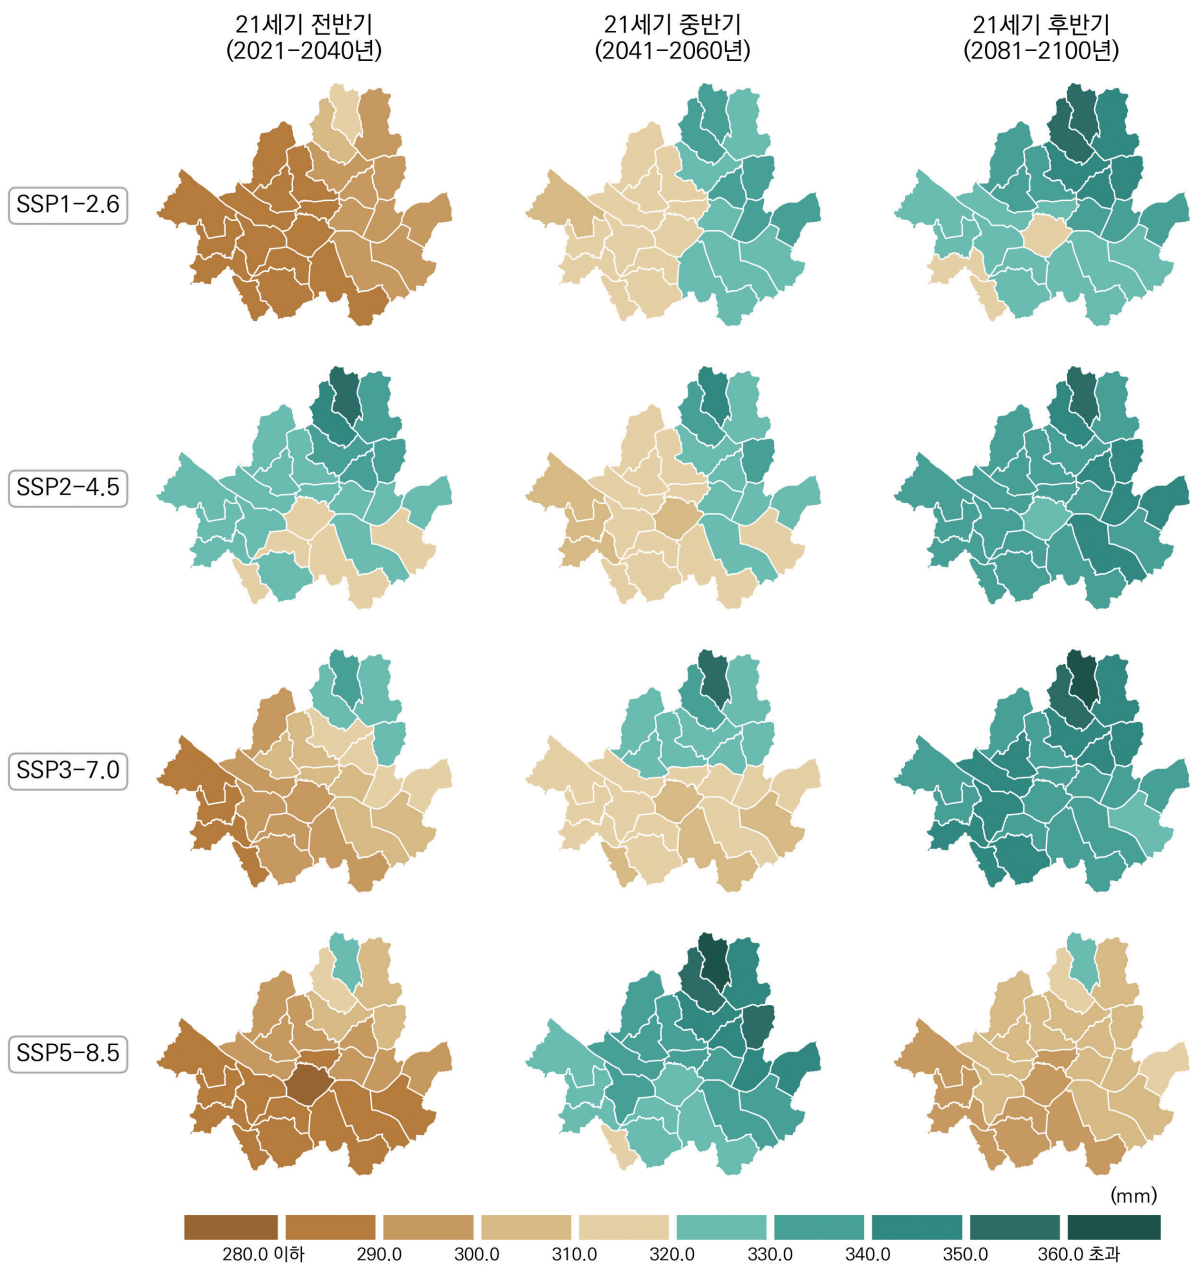

표 4-108. 서울특별시의 1일최다강수량 21세기 전망과 현재 기후 값 대비 편차(mm)(SSP5-8.5)

구분	2000-2019	2021-2030	2031-2040	2041-2050	2051-2060	2061-2070	2071-2080	2081-2090	2091-2100	전반기 (2021-2040)	중반기 (2041-2060)	후반기 (2081-2100)
서울특별시	139.7	171.6	168.1	185.6	194.4	178.1	198.2	187.7	189.9	169.9	190.0	188.8
		+31.9	+28.4	+45.9	+54.7	+38.4	+58.5	+48.0	+50.2	+30.2	+50.3	+49.1
강남구	144.1	173.8	157.7	183.2	198.6	176.7	196.7	196.0	187.8	165.8	190.9	191.9
		+29.7	+13.6	+39.1	+54.5	+32.6	+52.6	+51.9	+43.7	+21.7	+46.8	+47.8
강동구	145.8	177.2	158.7	193.0	196.9	179.1	192.2	199.6	190.9	167.9	195.0	195.3
		+31.4	+12.9	+47.2	+51.1	+33.3	+46.4	+53.8	+45.1	+22.1	+49.2	+49.5
강북구	141.8	179.8	177.1	199.3	197.7	187.0	205.5	186.4	196.4	178.4	198.5	191.4
		+38.0	+35.3	+57.5	+55.9	+45.2	+63.7	+44.6	+54.6	+36.6	+56.7	+49.6
강서구	133.9	164.2	172.2	176.4	189.7	175.0	198.1	183.5	187.3	168.2	183.1	185.4
		+30.3	+38.3	+42.5	+55.8	+41.1	+64.2	+49.6	+53.4	+34.3	+49.2	+51.5
관악구	139.6	173.2	167.7	176.3	192.4	178.4	201.8	182.3	185.5	170.5	184.3	183.9
		+33.6	+28.1	+36.7	+52.8	+38.8	+62.2	+42.7	+45.9	+30.9	+44.7	+44.3
광진구	143.4	175.1	160.1	191.1	193.7	178.2	195.9	195.1	191.1	167.6	192.4	193.1
		+31.7	+16.7	+47.7	+50.3	+34.8	+52.5	+51.7	+47.7	+24.2	+49.0	+49.7
구로구	134.6	168.3	170.6	175.4	192.2	176.2	196.4	183.8	186.5	169.4	183.8	185.1
		+33.7	+36.0	+40.8	+57.6	+41.6	+61.8	+49.2	+51.9	+34.8	+49.2	+50.5
금천구	137.0	172.4	164.2	172.5	190.0	176.4	196.8	175.3	184.1	168.3	181.2	179.7
		+35.4	+27.2	+35.5	+53.0	+39.4	+59.8	+38.3	+47.1	+31.3	+44.2	+42.7
노원구	138.9	173.7	171.7	197.8	194.4	181.1	197.4	184.6	187.1	172.7	196.1	185.9
		+34.8	+32.8	+58.9	+55.5	+42.2	+58.5	+45.7	+48.2	+33.8	+57.2	+47.0
도봉구	144.2	181.1	179.1	208.8	201.7	195.3	214.8	190.7	201.9	180.1	205.3	196.3
		+36.9	+34.9	+64.6	+57.5	+51.1	+70.6	+46.5	+57.7	+35.9	+61.1	+52.1
동대문구	143.4	174.7	168.4	196.2	196.0	180.6	199.7	193.2	191.5	171.5	196.1	192.3
		+31.3	+25.0	+52.8	+52.6	+37.2	+56.3	+49.8	+48.1	+28.1	+52.7	+48.9
동작구	139.7	170.6	165.9	176.5	194.8	175.9	198.6	186.9	185.6	168.3	185.6	186.2
		+30.9	+26.2	+36.8	+55.1	+36.2	+58.9	+47.2	+45.9	+28.6	+45.9	+46.5
마포구	138.1	167.7	175.5	182.4	197.0	177.8	200.5	189.8	194.7	171.6	189.7	192.3
		+29.6	+37.4	+44.3	+58.9	+39.7	+62.4	+51.7	+56.6	+33.5	+51.6	+54.2
서대문구	135.5	167.7	175.9	181.6	194.8	178.9	196.3	185.0	195.7	171.8	188.2	190.4
		+32.2	+40.4	+46.1	+59.3	+43.4	+60.8	+49.5	+60.2	+36.3	+52.7	+54.9
서초구	142.2	170.8	158.7	177.4	193.3	175.6	198.0	189.0	184.9	164.8	185.4	186.9
		+28.6	+16.5	+35.2	+51.1	+33.4	+55.8	+46.8	+42.7	+22.6	+43.2	+44.7
성동구	143.0	172.5	164.3	190.6	194.0	175.6	198.5	191.8	188.4	168.4	192.3	190.1
		+29.5	+21.3	+47.6	+51.0	+32.6	+55.5	+48.8	+45.4	+25.4	+49.3	+47.1
성북구	139.3	173.1	171.8	191.0	193.4	181.2	199.2	184.4	192.4	172.5	192.2	188.4
		+33.8	+32.5	+51.7	+54.1	+41.9	+59.9	+45.1	+53.1	+33.2	+52.9	+49.1
송파구	141.6	171.0	148.8	179.3	196.3	170.4	186.7	192.9	186.6	159.9	187.8	189.7
		+29.4	+7.2	+37.7	+54.7	+28.8	+45.1	+51.3	+45.0	+18.3	+46.2	+48.1
양천구	133.8	166.1	172.6	176.9	193.3	174.6	198.0	184.4	188.5	169.3	185.1	186.4
		+32.3	+38.8	+43.1	+59.5	+40.8	+64.2	+50.6	+54.7	+35.5	+51.3	+52.6
영등포구	139.8	171.6	173.7	180.9	198.7	177.6	201.3	189.9	190.4	172.7	189.8	190.2
		+31.8	+33.9	+41.1	+58.9	+37.8	+61.5	+50.1	+50.6	+32.9	+50.0	+50.4
용산구	138.3	164.4	164.3	179.1	190.3	170.0	196.4	185.0	185.5	164.4	184.7	185.2
		+26.1	+26.0	+40.8	+52.0	+31.7	+58.1	+46.7	+47.2	+26.1	+46.4	+46.9
은평구	133.5	170.0	176.2	182.3	190.6	180.0	194.9	180.2	193.8	173.1	186.4	187.0
		+36.5	+42.7	+48.8	+57.1	+46.5	+61.4	+46.7	+60.3	+39.6	+52.9	+53.5
종로구	136.0	167.8	170.0	184.8	191.0	176.3	194.7	181.6	191.2	168.9	187.9	186.4
		+31.8	+34.0	+48.8	+55.0	+40.3	+58.7	+45.6	+55.2	+32.9	+51.9	+50.4
중구	139.6	166.0	166.9	185.7	190.8	173.3	196.9	185.0	188.8	166.4	188.3	186.9
		+26.4	+27.3	+46.1	+51.2	+33.7	+57.3	+45.4	+49.2	+26.8	+48.7	+47.3
종량구	145.0	176.3	171.1	201.1	197.3	182.2	198.8	195.5	190.2	173.7	199.2	192.8
		+31.3	+26.1	+56.1	+52.3	+37.2	+53.8	+50.5	+45.2	+28.7	+54.2	+47.8