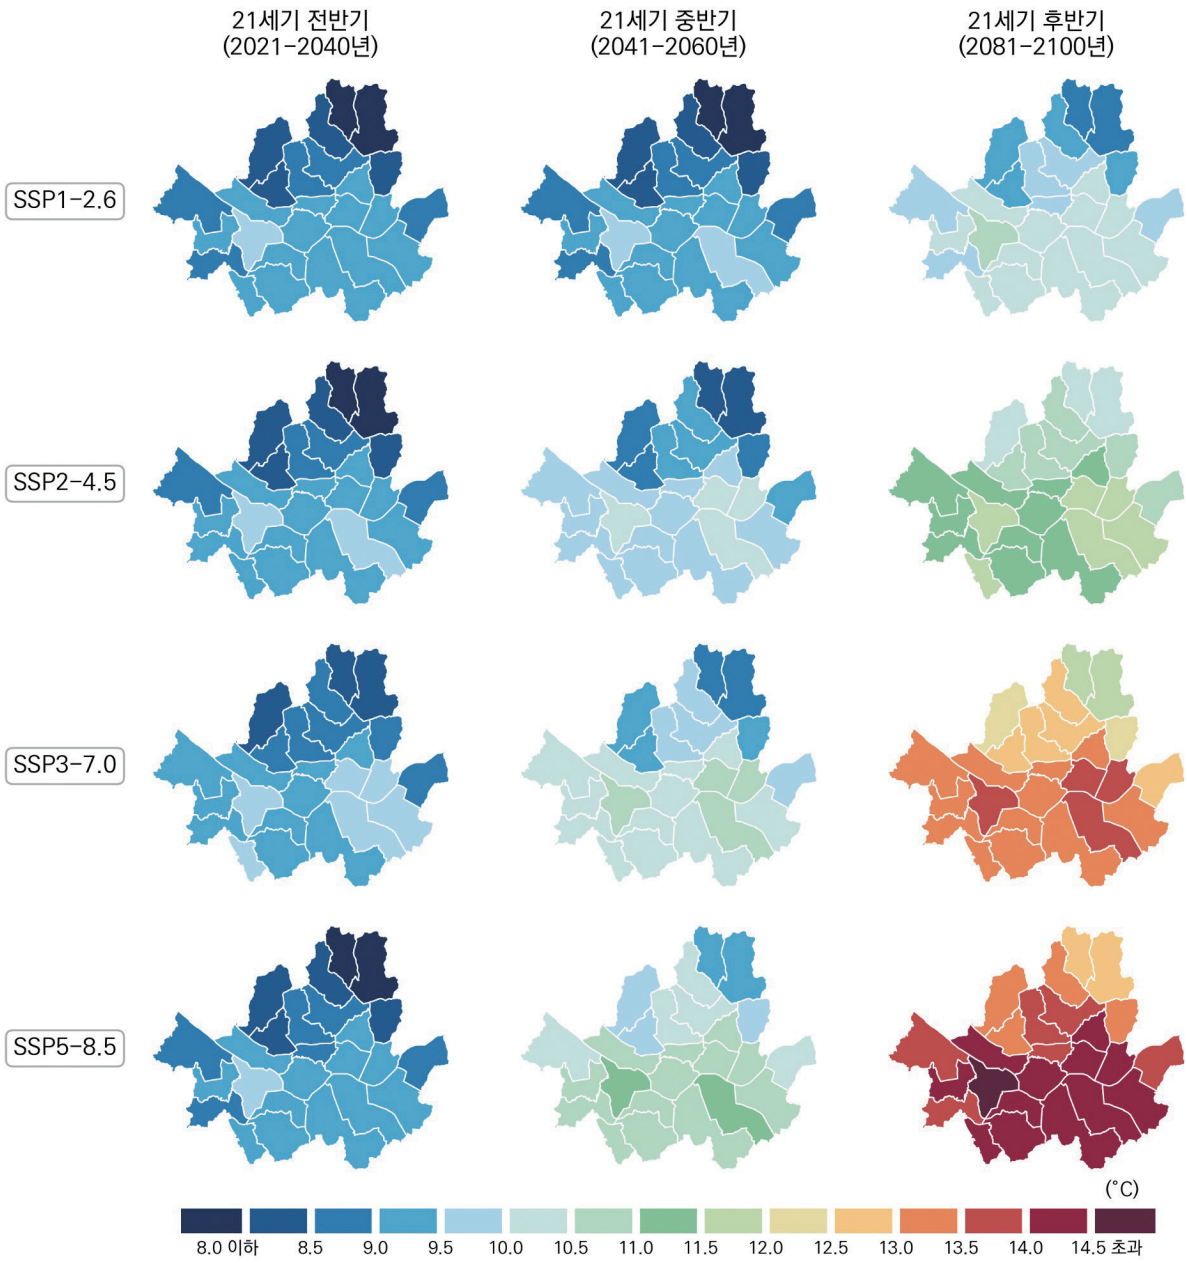

표 4-20. 서울특별시의 연평균 최저기온 21세기 전망과 현재 기후 값 대비 편차(°C)(SSP5-8.5)

구분	2000-2019	2021-2030	2031-2040	2041-2050	2051-2060	2061-2070	2071-2080	2081-2090	2091-2100	전반기 (2021-2040)	중반기 (2041-2060)	후반기 (2081-2100)
서울특별시	9.0	10.2	10.8	11.8	12.3	13.5	14.2	15.3	16.1	10.5	12.1	15.7
		+1.2	+1.8	+2.8	+3.3	+4.5	+5.2	+6.3	+7.1	+1.5	+3.1	+6.7
강남구	9.6	10.9	11.4	12.4	12.9	14.1	14.8	15.8	16.7	11.1	12.7	16.3
		+1.3	+1.8	+2.8	+3.3	+4.5	+5.2	+6.2	+7.1	+1.5	+3.1	+6.7
강동구	8.7	10.0	10.6	11.5	12.0	13.2	13.9	15.0	15.8	10.3	11.8	15.4
		+1.3	+1.9	+2.8	+3.3	+4.5	+5.2	+6.3	+7.1	+1.6	+3.1	+6.7
강북구	8.5	9.7	10.4	11.3	11.8	13.0	13.7	14.8	15.6	10.0	11.6	15.2
		+1.2	+1.9	+2.8	+3.3	+4.5	+5.2	+6.3	+7.1	+1.5	+3.1	+6.7
강서구	9.1	10.3	11.0	11.9	12.4	13.6	14.3	15.4	16.2	10.6	12.2	15.8
		+1.2	+1.9	+2.8	+3.3	+4.5	+5.2	+6.3	+7.1	+1.5	+3.1	+6.7
관악구	9.3	10.5	11.1	12.1	12.6	13.7	14.5	15.5	16.3	10.8	12.3	15.9
		+1.2	+1.8	+2.8	+3.3	+4.4	+5.2	+6.2	+7.0	+1.5	+3.0	+6.6
광진구	9.4	10.7	11.3	12.2	12.7	13.9	14.6	15.7	16.5	11.0	12.5	16.1
		+1.3	+1.9	+2.8	+3.3	+4.5	+5.2	+6.3	+7.1	+1.6	+3.1	+6.7
구로구	9.2	10.4	11.0	12.0	12.5	13.7	14.4	15.4	16.3	10.7	12.2	15.9
		+1.2	+1.8	+2.8	+3.3	+4.5	+5.2	+6.2	+7.1	+1.5	+3.0	+6.7
금천구	9.5	10.7	11.4	12.3	12.8	14.0	14.7	15.7	16.6	11.0	12.6	16.2
		+1.2	+1.9	+2.8	+3.3	+4.5	+5.2	+6.2	+7.1	+1.5	+3.1	+6.7
노원구	7.9	9.1	9.7	10.7	11.2	12.4	13.1	14.1	15.0	9.4	10.9	14.5
		+1.2	+1.8	+2.8	+3.3	+4.5	+5.2	+6.2	+7.1	+1.5	+3.0	+6.6
도봉구	7.8	9.0	9.7	10.6	11.1	12.3	13.0	14.1	14.9	9.3	10.9	14.5
		+1.2	+1.9	+2.8	+3.3	+4.5	+5.2	+6.3	+7.1	+1.5	+3.1	+6.7
동대문구	9.2	10.4	11.0	12.0	12.4	13.6	14.4	15.4	16.2	10.7	12.2	15.8
		+1.2	+1.8	+2.8	+3.2	+4.4	+5.2	+6.2	+7.0	+1.5	+3.0	+6.6
동작구	9.4	10.6	11.2	12.2	12.7	13.9	14.6	15.6	16.5	10.9	12.4	16.1
		+1.2	+1.8	+2.8	+3.3	+4.5	+5.2	+6.2	+7.1	+1.5	+3.0	+6.7
마포구	9.2	10.4	11.0	12.0	12.5	13.7	14.4	15.5	16.3	10.7	12.3	15.9
		+1.2	+1.8	+2.8	+3.3	+4.5	+5.2	+6.3	+7.1	+1.5	+3.1	+6.7
서대문구	8.5	9.7	10.3	11.3	11.8	13.0	13.7	14.8	15.6	10.0	11.5	15.2
		+1.2	+1.8	+2.8	+3.3	+4.5	+5.2	+6.3	+7.1	+1.5	+3.0	+6.7
서초구	9.3	10.5	11.1	12.1	12.6	13.8	14.5	15.5	16.4	10.8	12.3	15.9
		+1.2	+1.8	+2.8	+3.3	+4.5	+5.2	+6.2	+7.1	+1.5	+3.0	+6.6
성동구	9.5	10.7	11.3	12.3	12.8	14.0	14.7	15.7	16.6	11.0	12.5	16.2
		+1.2	+1.8	+2.8	+3.3	+4.5	+5.2	+6.2	+7.1	+1.5	+3.0	+6.7
성북구	8.7	10.0	10.6	11.5	12.0	13.2	13.9	15.0	15.8	10.3	11.8	15.4
		+1.3	+1.9	+2.8	+3.3	+4.5	+5.2	+6.3	+7.1	+1.6	+3.1	+6.7
송파구	9.5	10.7	11.3	12.2	12.7	13.9	14.6	15.7	16.5	11.0	12.5	16.1
		+1.2	+1.8	+2.7	+3.2	+4.4	+5.1	+6.2	+7.0	+1.5	+3.0	+6.6
양천구	9.3	10.5	11.1	12.1	12.6	13.8	14.5	15.6	16.4	10.8	12.4	16.0
		+1.2	+1.8	+2.8	+3.3	+4.5	+5.2	+6.3	+7.1	+1.5	+3.1	+6.7
영등포구	9.8	11.0	11.7	12.6	13.1	14.3	15.0	16.1	16.9	11.4	12.9	16.5
		+1.2	+1.9	+2.8	+3.3	+4.5	+5.2	+6.3	+7.1	+1.6	+3.1	+6.7
용산구	9.2	10.4	11.0	12.0	12.5	13.7	14.4	15.4	16.3	10.7	12.2	15.9
		+1.2	+1.8	+2.8	+3.3	+4.5	+5.2	+6.2	+7.1	+1.5	+3.0	+6.7
은평구	8.3	9.6	10.2	11.1	11.6	12.8	13.6	14.6	15.4	9.9	11.4	15.0
		+1.3	+1.9	+2.8	+3.3	+4.5	+5.3	+6.3	+7.1	+1.6	+3.1	+6.7
종로구	8.7	9.9	10.5	11.5	12.0	13.1	13.9	14.9	15.8	10.2	11.7	15.3
		+1.2	+1.8	+2.8	+3.3	+4.4	+5.2	+6.2	+7.1	+1.5	+3.0	+6.6
중구	9.2	10.4	11.0	12.0	12.5	13.6	14.4	15.4	16.3	10.7	12.2	15.8
		+1.2	+1.8	+2.8	+3.3	+4.4	+5.2	+6.2	+7.1	+1.5	+3.0	+6.6
종랑구	8.3	9.6	10.2	11.1	11.6	12.8	13.5	14.6	15.4	9.9	11.4	15.0
		+1.3	+1.9	+2.8	+3.3	+4.5	+5.2	+6.3	+7.1	+1.6	+3.1	+6.7