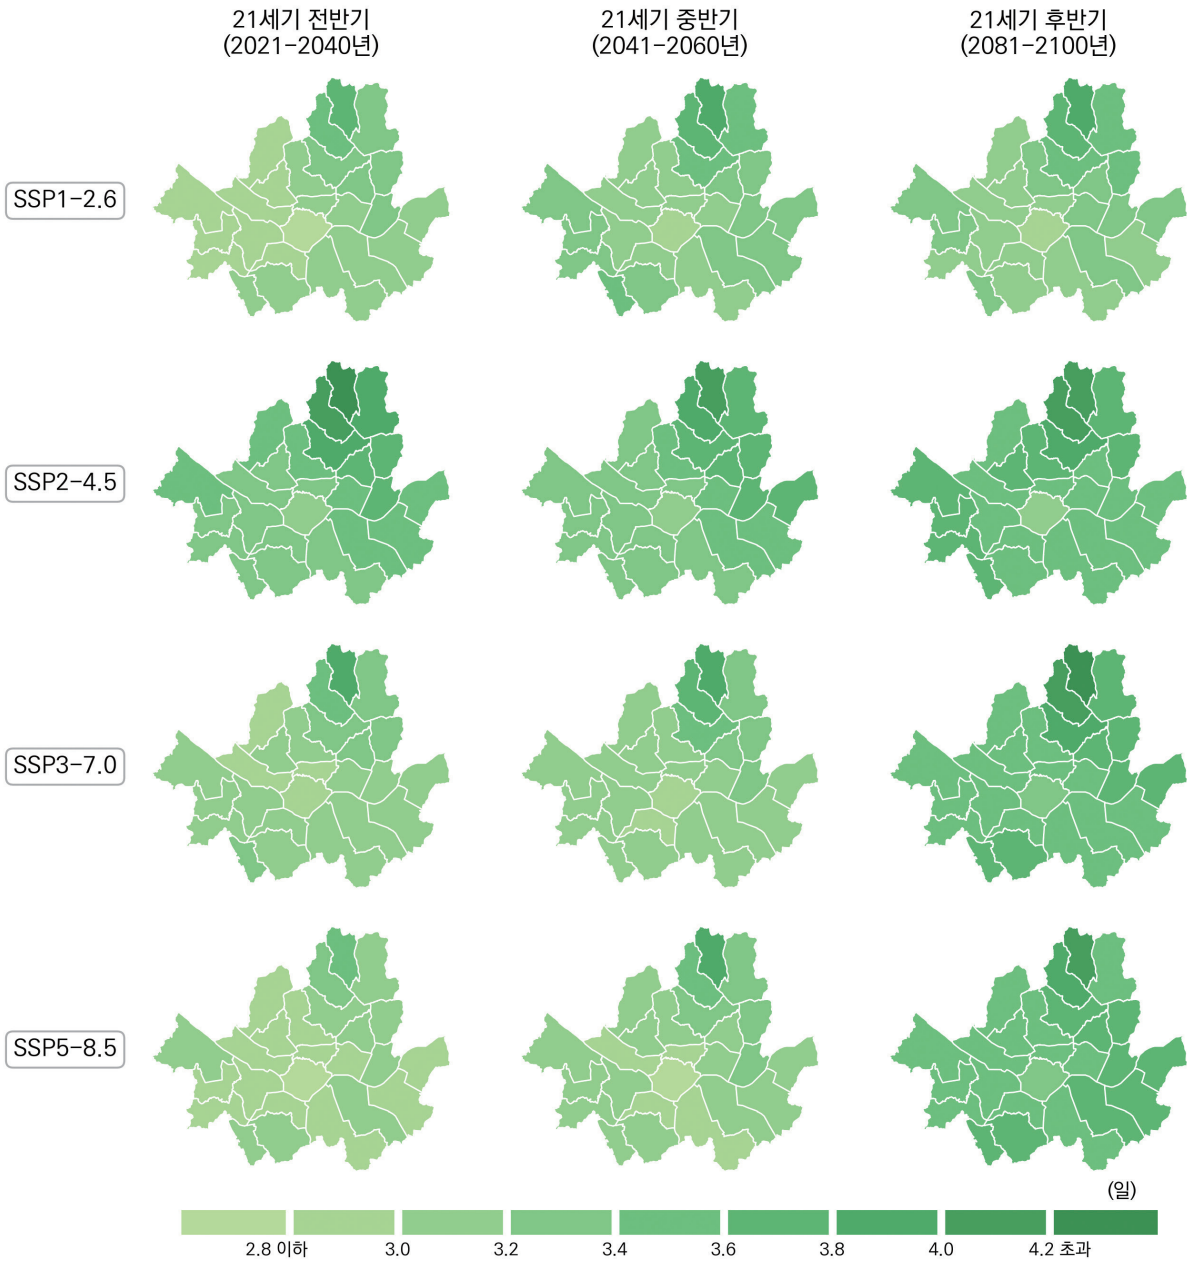

그림 4-34. 서울특별시의 호우일수(일) 전망 분포도

표 4-97. 서울특별시의 호우일수 21세기 전망과 현재 기후 값 대비 편차(일)(SSP1-2.6)

구분	2000-2019	2021-2030	2031-2040	2041-2050	2051-2060	2061-2070	2071-2080	2081-2090	2091-2100	전반기 (2021-2040)	중반기 (2041-2060)	후반기 (2081-2100)
서울특별시	2.7	3.1	3.3	3.1	3.6	3.5	3.5	3.5	3.2	3.2	3.3	3.3
		+0.4	+0.6	+0.4	+0.9	+0.8	+0.8	+0.8	+0.5	+0.5	+0.6	+0.6
강남구	2.8	3.0	3.3	3.0	3.6	3.5	3.6	3.4	3.2	3.1	3.3	3.3
		+0.2	+0.5	+0.2	+0.8	+0.7	+0.8	+0.6	+0.4	+0.3	+0.5	+0.5
강동구	2.9	3.1	3.3	3.0	3.5	3.5	3.4	3.5	3.3	3.2	3.3	3.4
		+0.2	+0.4	+0.1	+0.6	+0.6	+0.5	+0.6	+0.4	+0.3	+0.4	+0.5
강북구	2.9	3.6	3.6	3.4	4.0	3.9	3.9	4.0	3.5	3.6	3.7	3.7
		+0.7	+0.7	+0.5	+1.1	+1.0	+1.0	+1.1	+0.6	+0.7	+0.8	+0.8
강서구	2.5	3.0	3.0	3.0	3.5	3.3	3.4	3.5	3.1	3.0	3.3	3.3
		+0.5	+0.5	+0.5	+1.0	+0.8	+0.9	+1.0	+0.6	+0.5	+0.8	+0.8
관악구	2.8	2.9	3.2	3.0	3.6	3.4	3.3	3.3	3.2	3.1	3.3	3.2
		+0.1	+0.4	+0.2	+0.8	+0.6	+0.5	+0.5	+0.4	+0.3	+0.5	+0.4
광진구	2.8	3.1	3.4	3.0	3.5	3.6	3.6	3.5	3.3	3.3	3.3	3.4
		+0.3	+0.6	+0.2	+0.7	+0.8	+0.8	+0.7	+0.5	+0.5	+0.5	+0.6
구로구	2.5	2.9	3.1	3.0	3.6	3.3	3.3	3.4	3.1	3.0	3.3	3.2
		+0.4	+0.6	+0.5	+1.1	+0.8	+0.8	+0.9	+0.6	+0.5	+0.8	+0.7
금천구	3.0	3.0	3.3	3.2	3.7	3.5	3.4	3.4	3.1	3.2	3.5	3.3
		+0.0	+0.3	+0.2	+0.7	+0.5	+0.4	+0.4	+0.4	+0.1	+0.2	+0.5
노원구	2.8	3.3	3.5	3.3	3.7	3.5	3.6	3.8	3.3	3.4	3.5	3.5
		+0.5	+0.7	+0.5	+0.9	+0.7	+0.8	+1.0	+0.5	+0.6	+0.7	+0.7
도봉구	3.1	3.8	3.8	3.8	4.2	4.1	4.1	4.3	3.7	3.8	4.0	4.0
		+0.7	+0.7	+0.7	+1.1	+1.0	+1.0	+1.2	+0.6	+0.7	+0.9	+0.9
동대문구	2.7	3.1	3.5	3.1	3.6	3.6	3.6	3.6	3.3	3.3	3.3	3.4
		+0.4	+0.8	+0.4	+0.9	+0.9	+0.9	+0.9	+0.9	+0.6	+0.6	+0.6
동작구	2.6	2.9	3.1	2.9	3.4	3.3	3.3	3.3	3.1	3.0	3.2	3.2
		+0.3	+0.5	+0.3	+0.8	+0.7	+0.7	+0.7	+0.5	+0.4	+0.6	+0.6
마포구	2.4	2.9	3.0	2.9	3.4	3.3	3.3	3.3	3.0	3.0	3.2	3.1
		+0.5	+0.6	+0.5	+1.0	+0.9	+0.9	+0.9	+0.6	+0.6	+0.8	+0.7
서대문구	2.4	3.0	3.0	2.9	3.5	3.4	3.3	3.4	3.1	3.0	3.2	3.2
		+0.6	+0.6	+0.5	+1.1	+1.0	+0.9	+1.0	+0.7	+0.6	+0.8	+0.8
서초구	2.7	3.0	3.2	2.9	3.5	3.3	3.3	3.3	3.1	3.1	3.2	3.2
		+0.3	+0.5	+0.2	+0.8	+0.6	+0.6	+0.6	+0.4	+0.4	+0.5	+0.5
성동구	2.8	3.0	3.3	3.0	3.5	3.5	3.5	3.5	3.2	3.1	3.2	3.3
		+0.2	+0.5	+0.2	+0.7	+0.7	+0.7	+0.7	+0.4	+0.3	+0.4	+0.5
성북구	2.8	3.3	3.4	3.2	3.7	3.7	3.7	3.8	3.3	3.4	3.5	3.5
		+0.5	+0.6	+0.4	+0.9	+0.9	+0.9	+1.0	+0.5	+0.6	+0.7	+0.7
송파구	2.8	3.1	3.2	3.0	3.5	3.4	3.5	3.3	3.2	3.1	3.3	3.2
		+0.3	+0.4	+0.2	+0.7	+0.6	+0.7	+0.5	+0.4	+0.3	+0.5	+0.4
양천구	2.5	2.9	3.0	3.0	3.6	3.3	3.4	3.5	3.1	3.0	3.3	3.3
		+0.4	+0.5	+0.5	+1.1	+0.8	+0.9	+1.0	+0.6	+0.5	+0.8	+0.8
영등포구	2.6	2.9	3.1	2.9	3.5	3.2	3.3	3.4	3.1	3.0	3.2	3.2
		+0.3	+0.5	+0.3	+0.9	+0.6	+0.7	+0.8	+0.5	+0.4	+0.6	+0.6
용산구	2.3	2.8	2.9	2.8	3.2	3.2	3.2	3.1	2.9	2.8	3.0	3.0
		+0.5	+0.6	+0.5	+0.9	+0.9	+0.9	+0.8	+0.6	+0.5	+0.7	+0.7
은평구	2.4	2.9	2.9	2.9	3.5	3.4	3.3	3.4	3.0	2.9	3.2	3.2
		+0.5	+0.5	+0.5	+1.1	+1.0	+0.9	+1.0	+0.6	+0.5	+0.8	+0.8
종로구	2.6	3.1	3.2	3.0	3.5	3.5	3.5	3.5	3.2	3.1	3.2	3.3
		+0.5	+0.6	+0.4	+0.9	+0.9	+0.9	+0.9	+0.6	+0.5	+0.6	+0.7
중구	2.4	2.9	3.2	2.9	3.4	3.4	3.5	3.3	3.1	3.1	3.2	3.2
		+0.5	+0.8	+0.5	+1.0	+1.0	+1.1	+0.9	+0.7	+0.7	+0.8	+0.8
종랑구	2.8	3.2	3.5	3.1	3.6	3.6	3.6	3.7	3.3	3.3	3.4	3.5
		+0.4	+0.7	+0.3	+0.8	+0.8	+0.8	+0.9	+0.5	+0.5	+0.6	+0.7