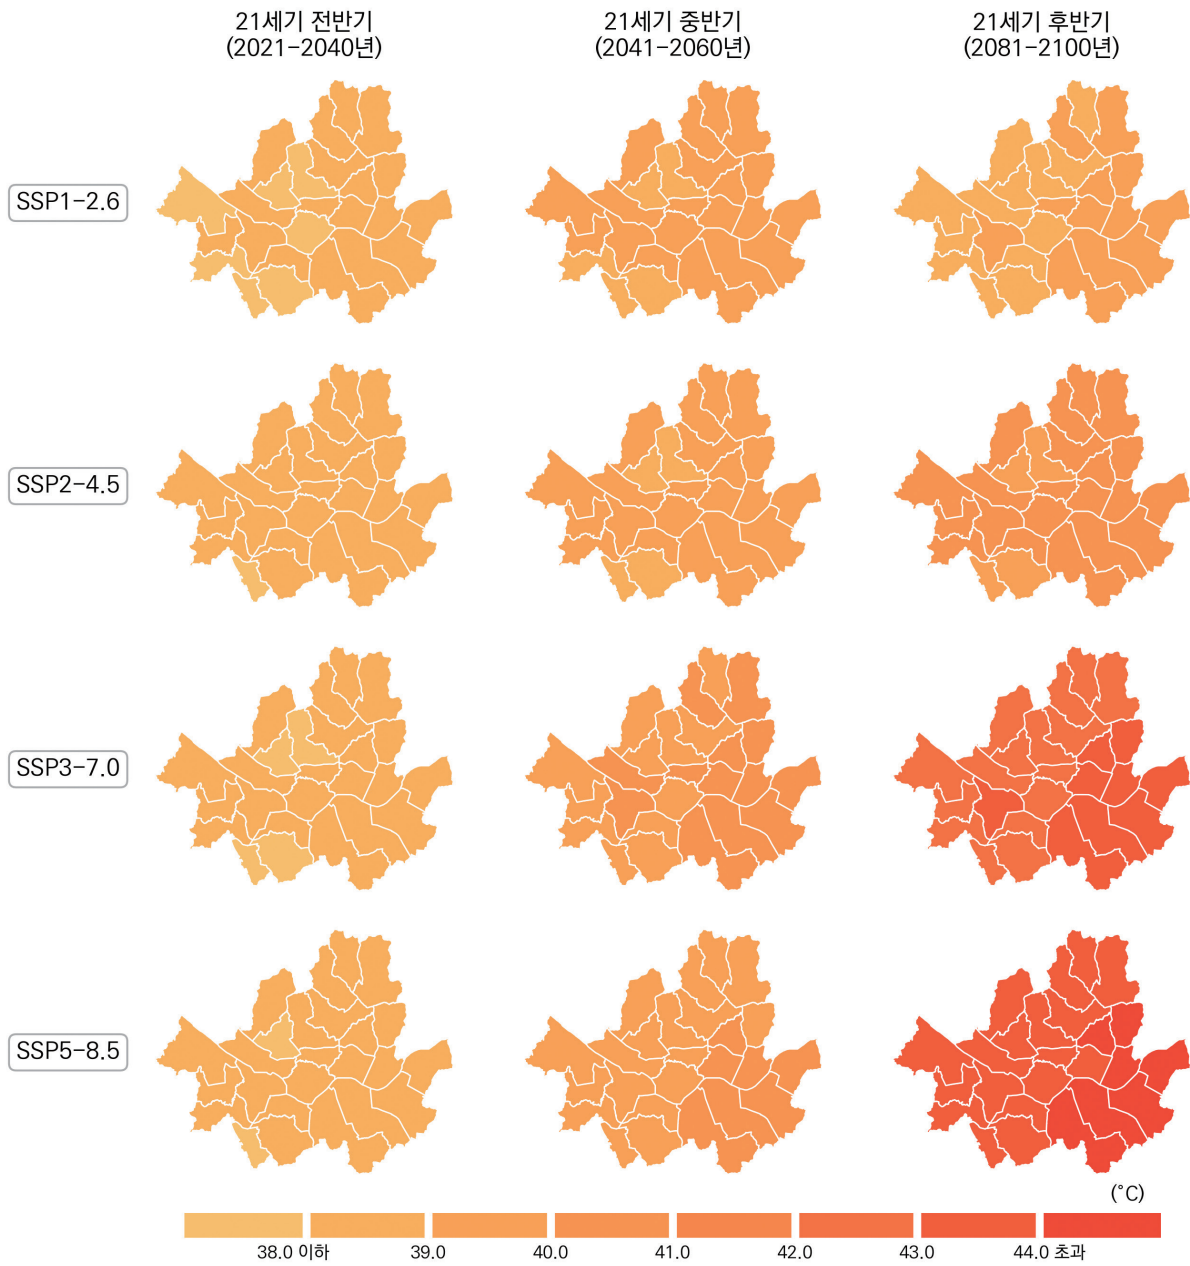

표 4-52. 서울특별시의 온난야 21세기 전망과 현재 기후 값 대비 편차(일)(SSP5-8.5)

구분	2000-2019	2021-2030	2031-2040	2041-2050	2051-2060	2061-2070	2071-2080	2081-2090	2091-2100	전반기 (2021-2040)	중반기 (2041-2060)	후반기 (2081-2100)
서울특별시	35.3	57.7	62.6	78.6	78.8	95.6	103.1	117.3	124.9	60.1	78.7	121.1
		+22.4	+27.3	+43.3	+43.5	+60.3	+67.8	+82.0	+89.6	+24.8	+43.4	+85.8
강남구	35.5	58.4	63.4	79.9	79.9	97.0	104.6	119.1	126.9	60.9	79.9	123.0
		+22.9	+27.9	+44.4	+44.4	+61.5	+69.1	+83.6	+91.4	+25.4	+44.4	+87.5
강동구	35.4	56.6	61.5	76.6	76.5	93.5	100.6	114.0	121.3	59.0	76.5	117.6
		+21.2	+26.1	+41.2	+41.1	+58.1	+65.2	+78.6	+85.9	+23.6	+41.1	+82.2
강북구	35.7	57.2	62.3	77.5	77.8	94.7	101.9	116.0	123.4	59.8	77.7	119.7
		+21.5	+26.6	+41.8	+42.1	+59.0	+66.2	+80.3	+87.7	+24.1	+42.0	+84.0
강서구	35.1	57.9	62.7	79.1	79.6	95.8	103.4	117.3	125.1	60.3	79.4	121.2
		+22.8	+27.6	+44.0	+44.5	+60.7	+68.3	+82.2	+90.0	+25.2	+44.3	+86.1
관악구	34.9	57.9	62.7	79.4	79.7	96.6	104.5	119.0	126.9	60.3	79.5	123.0
		+23.0	+27.8	+44.5	+44.8	+61.7	+69.6	+84.1	+92.0	+25.4	+44.6	+88.1
광진구	35.6	58.1	63.1	79.2	79.2	96.3	103.8	118.1	125.9	60.6	79.2	122.0
		+22.5	+27.5	+43.6	+43.6	+60.7	+68.2	+82.5	+90.3	+25.0	+43.6	+86.4
구로구	35.1	57.8	62.4	79.0	79.6	95.7	103.4	117.2	125.1	60.1	79.3	121.1
		+22.7	+27.3	+43.9	+44.5	+60.6	+68.3	+82.1	+90.0	+25.0	+44.2	+86.0
금천구	34.7	58.1	62.6	80.0	80.4	96.9	104.8	119.0	127.1	60.4	80.2	123.0
		+23.4	+27.9	+45.3	+45.7	+62.2	+70.1	+84.3	+92.4	+25.7	+45.5	+88.3
노원구	35.5	56.1	60.8	75.5	75.4	92.4	99.2	112.4	119.5	58.5	75.5	116.0
		+20.6	+25.3	+40.0	+39.9	+56.9	+63.7	+76.9	+84.0	+23.0	+40.0	+80.5
도봉구	35.6	56.2	61.0	75.9	75.8	92.7	99.7	112.9	120.2	58.6	75.8	116.6
		+20.6	+25.4	+40.3	+40.2	+57.1	+64.1	+77.3	+84.6	+23.0	+40.2	+81.0
동대문구	35.8	58.0	63.2	78.6	78.7	95.8	103.0	117.3	124.9	60.6	78.7	121.1
		+22.2	+27.4	+42.8	+42.9	+60.0	+67.2	+81.5	+89.1	+24.8	+42.9	+85.3
동작구	35.1	58.4	63.3	80.1	80.5	97.4	105.4	119.9	127.7	60.8	80.3	123.8
		+23.3	+28.2	+45.0	+45.4	+62.3	+70.3	+84.8	+92.6	+25.7	+45.2	+88.7
마포구	35.1	58.0	62.8	79.4	79.7	96.5	104.2	118.7	126.4	60.4	79.6	122.5
		+22.9	+27.7	+44.3	+44.6	+61.4	+69.1	+83.6	+91.3	+25.3	+44.5	+87.4
서대문구	35.3	57.6	62.6	78.8	79.0	95.6	103.1	117.7	125.2	60.1	78.9	121.5
		+22.3	+27.3	+43.5	+43.7	+60.3	+67.8	+82.4	+89.9	+24.8	+43.6	+86.2
서초구	35.5	57.9	62.5	78.5	78.8	95.4	102.9	117.1	124.6	60.2	78.7	120.8
		+22.4	+27.0	+43.0	+43.3	+59.9	+67.4	+81.6	+89.1	+24.7	+43.2	+85.3
성동구	35.5	58.3	63.4	79.6	79.7	96.9	104.4	119.0	126.8	60.9	79.7	122.9
		+22.8	+27.9	+44.1	+44.2	+61.4	+68.9	+83.5	+91.3	+25.4	+44.2	+87.4
성북구	35.6	57.6	62.6	78.4	78.6	95.4	102.7	117.2	124.6	60.1	78.5	120.9
		+22.0	+27.0	+42.8	+43.0	+59.8	+67.1	+81.6	+89.0	+24.5	+42.9	+85.3
송파구	35.8	57.8	63.0	78.9	78.9	95.9	103.6	117.6	125.3	60.4	78.9	121.4
		+22.0	+27.2	+43.1	+43.1	+60.1	+67.8	+81.8	+89.5	+24.6	+43.1	+85.6
양천구	35.5	58.4	63.2	79.9	80.4	96.5	104.4	118.3	126.2	60.8	80.2	122.2
		+22.9	+27.7	+44.4	+44.9	+61.0	+68.9	+82.8	+90.7	+25.3	+44.7	+86.7
영등포구	35.0	58.7	63.8	80.8	81.2	98.2	106.2	120.7	128.6	61.2	81.0	124.7
		+23.7	+28.8	+45.8	+46.2	+63.2	+71.2	+85.7	+93.6	+26.2	+46.0	+89.7
용산구	34.9	58.3	63.3	79.7	80.1	97.1	104.7	119.5	127.1	60.8	79.9	123.3
		+23.4	+28.4	+44.8	+45.2	+62.2	+69.8	+84.6	+92.2	+25.9	+45.0	+88.4
은평구	35.3	56.7	61.3	77.0	77.0	93.4	100.8	114.6	122.1	59.0	77.0	118.3
		+21.4	+26.0	+41.7	+41.7	+58.1	+65.5	+79.3	+86.8	+23.7	+41.7	+83.0
종로구	35.2	57.8	63.0	79.2	79.4	96.2	103.7	118.5	126.1	60.4	79.3	122.3
		+22.6	+27.8	+44.0	+44.2	+61.0	+68.5	+83.3	+90.9	+25.2	+44.1	+87.1
중구	35.2	57.9	62.9	78.8	79.0	95.7	103.3	117.9	125.2	60.4	78.9	121.6
		+22.7	+27.7	+43.6	+43.8	+60.5	+68.1	+82.7	+90.0	+25.2	+43.7	+86.4
종량구	35.6	56.3	61.1	75.9	75.8	92.7	99.5	112.8	120.1	58.7	75.8	116.4
		+20.7	+25.5	+40.3	+40.2	+57.1	+63.9	+77.2	+84.5	+23.1	+40.2	+80.8