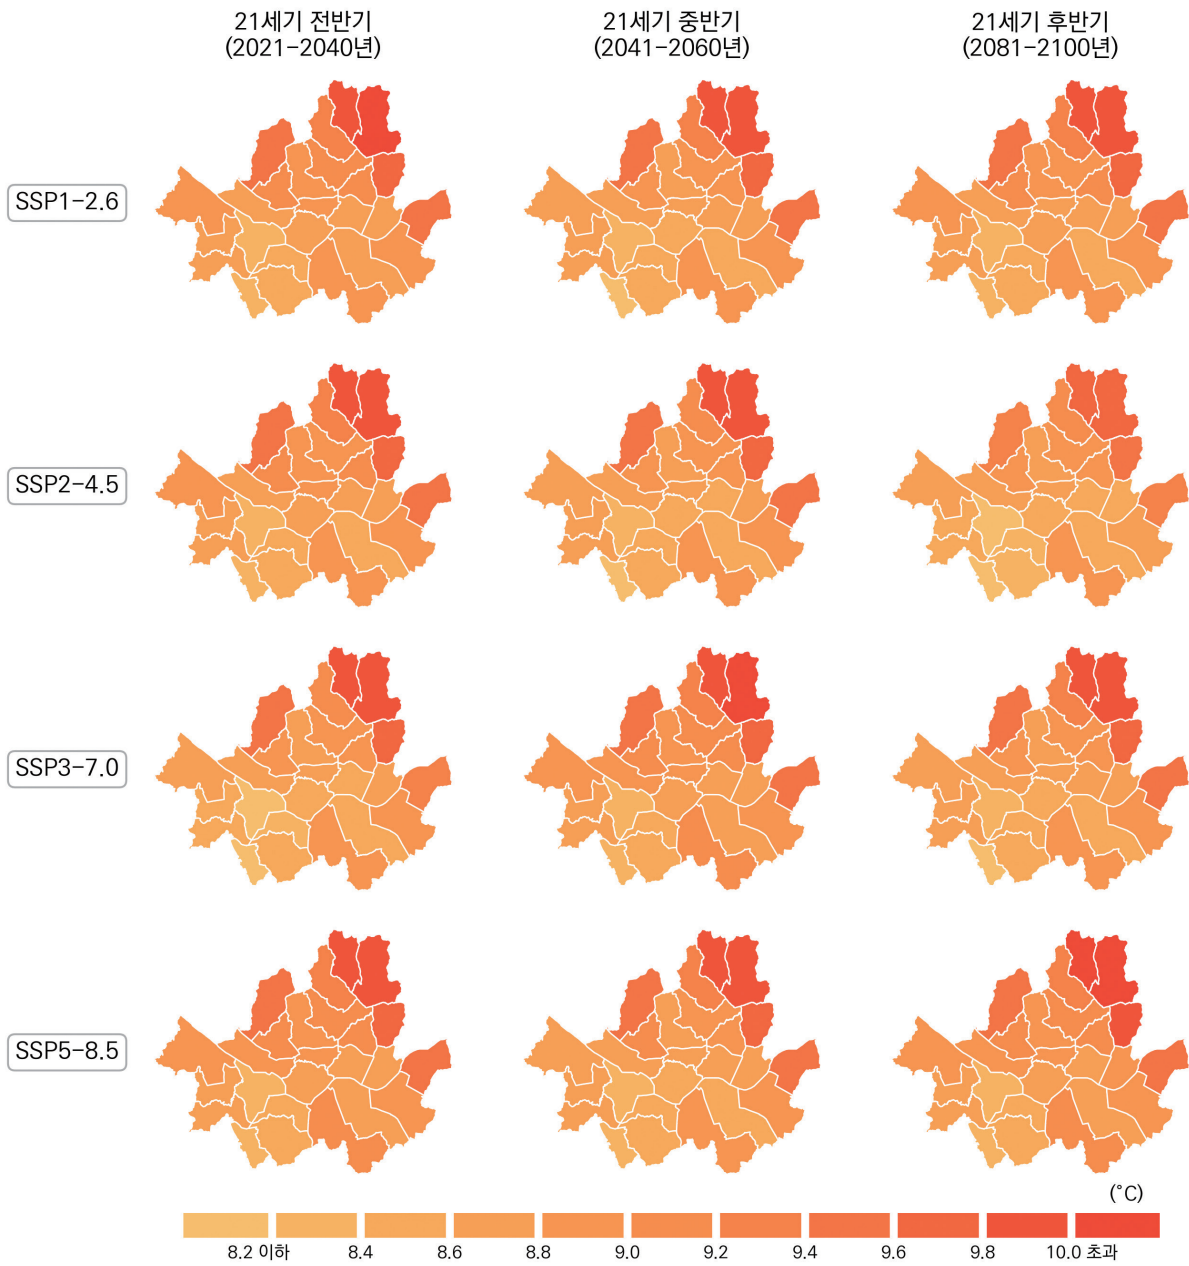

표 4-60. 서울특별시의 일최저기온 연최대 21세기 전망과 현재 기후 값 대비 편차(°C)(SSP5-8.5)

구분	2000-2019	2021-2030	2031-2040	2041-2050	2051-2060	2061-2070	2071-2080	2081-2090	2091-2100	전반기 (2021-2040)	중반기 (2041-2060)	후반기 (2081-2100)
서울특별시	26.8	28.8	29.6	30.6	30.7	32.4	32.9	33.7	34.6	29.2	30.7	34.1
		+2.0	+2.8	+3.8	+3.9	+5.6	+6.1	+6.9	+7.8	+2.4	+3.9	+7.3
강남구	27.3	29.2	30.0	31.1	31.1	32.8	33.4	34.1	35.0	29.6	31.1	34.5
		+1.9	+2.7	+3.8	+3.8	+5.5	+6.1	+6.8	+7.7	+2.3	+3.8	+7.2
강동구	26.8	28.9	29.7	30.6	30.6	32.4	32.9	33.6	34.6	29.3	30.6	34.1
		+2.1	+2.9	+3.8	+3.8	+5.6	+6.1	+6.8	+7.8	+2.5	+3.8	+7.3
강북구	26.5	28.6	29.3	30.4	30.4	32.2	32.6	33.4	34.3	29.0	30.4	33.8
		+2.1	+2.8	+3.9	+3.9	+5.7	+6.1	+6.9	+7.8	+2.5	+3.9	+7.3
강서구	26.9	28.9	29.7	30.8	30.7	32.5	33.1	33.8	34.7	29.3	30.7	34.3
		+2.0	+2.8	+3.9	+3.8	+5.6	+6.2	+6.9	+7.8	+2.4	+3.8	+7.4
관악구	26.7	28.8	29.6	30.6	30.7	32.4	32.9	33.7	34.6	29.2	30.7	34.1
		+2.1	+2.9	+3.9	+4.0	+5.7	+6.2	+7.0	+7.9	+2.5	+4.0	+7.4
광진구	27.1	29.2	30.0	31.0	31.0	32.8	33.2	33.9	34.9	29.6	31.0	34.4
		+2.1	+2.9	+3.9	+3.9	+5.7	+6.1	+6.8	+7.8	+2.5	+3.9	+7.3
구로구	27.0	28.9	29.7	30.8	30.8	32.6	33.1	33.8	34.7	29.3	30.8	34.3
		+1.9	+2.7	+3.8	+3.8	+5.6	+6.1	+6.8	+7.7	+2.3	+3.8	+7.3
금천구	27.0	29.0	29.8	30.8	30.9	32.6	33.2	33.8	34.8	29.4	30.9	34.3
		+2.0	+2.8	+3.8	+3.9	+5.6	+6.2	+6.8	+7.8	+2.4	+3.9	+7.3
노원구	26.0	28.2	29.0	30.0	30.0	31.8	32.3	33.0	33.9	28.6	30.0	33.5
		+2.2	+3.0	+4.0	+4.0	+5.8	+6.3	+7.0	+7.9	+2.6	+4.0	+7.5
도봉구	26.0	28.1	28.9	29.9	29.9	31.7	32.1	32.9	33.8	28.5	29.9	33.4
		+2.1	+2.9	+3.9	+3.9	+5.7	+6.1	+6.9	+7.8	+2.5	+3.9	+7.4
동대문구	26.9	29.0	29.8	30.8	30.8	32.6	33.1	33.8	34.7	29.4	30.8	34.3
		+2.1	+2.9	+3.9	+3.9	+5.7	+6.2	+6.9	+7.8	+2.5	+3.9	+7.4
동작구	26.9	29.0	29.8	30.8	30.9	32.6	33.1	33.8	34.8	29.4	30.8	34.3
		+2.1	+2.9	+3.9	+4.0	+5.7	+6.2	+6.9	+7.9	+2.5	+3.9	+7.4
마포구	26.9	28.9	29.7	30.8	30.8	32.6	33.1	33.8	34.7	29.3	30.8	34.3
		+2.0	+2.8	+3.9	+3.9	+5.7	+6.2	+6.9	+7.8	+2.4	+3.9	+7.4
서대문구	26.2	28.3	29.1	30.1	30.1	32.0	32.5	33.2	34.1	28.7	30.1	33.6
		+2.1	+2.9	+3.9	+3.9	+5.8	+6.3	+7.0	+7.9	+2.5	+3.9	+7.4
서초구	27.1	29.1	29.9	30.9	30.9	32.7	33.2	33.9	34.9	29.5	30.9	34.4
		+2.0	+2.8	+3.8	+3.8	+5.6	+6.1	+6.8	+7.8	+2.4	+3.8	+7.3
성동구	27.1	29.1	29.9	31.0	31.0	32.8	33.3	34.0	34.9	29.5	31.0	34.4
		+2.0	+2.8	+3.9	+3.9	+5.7	+6.2	+6.9	+7.8	+2.4	+3.9	+7.3
성북구	26.5	28.6	29.4	30.4	30.4	32.3	32.7	33.5	34.3	29.0	30.4	33.9
		+2.1	+2.9	+3.9	+3.9	+5.8	+6.2	+7.0	+7.8	+2.5	+3.9	+7.4
송파구	27.2	29.2	30.0	31.0	31.0	32.8	33.2	34.0	34.9	29.6	31.0	34.4
		+2.0	+2.8	+3.8	+3.8	+5.6	+6.0	+6.8	+7.7	+2.4	+3.8	+7.2
양천구	27.1	29.1	29.8	30.9	30.9	32.7	33.2	34.0	34.9	29.4	30.9	34.4
		+2.0	+2.7	+3.8	+3.8	+5.6	+6.1	+6.9	+7.8	+2.3	+3.8	+7.3
영등포구	27.5	29.4	30.2	31.2	31.3	33.1	33.6	34.3	35.2	29.8	31.3	34.8
		+1.9	+2.7	+3.7	+3.8	+5.6	+6.1	+6.8	+7.7	+2.3	+3.8	+7.3
용산구	26.8	28.8	29.6	30.7	30.7	32.5	33.0	33.7	34.6	29.2	30.7	34.2
		+2.0	+2.8	+3.9	+3.9	+5.7	+6.2	+6.9	+7.8	+2.4	+3.9	+7.4
은평구	26.3	28.4	29.2	30.2	30.2	32.0	32.5	33.3	34.2	28.8	30.2	33.7
		+2.1	+2.9	+3.9	+3.9	+5.7	+6.2	+7.0	+7.9	+2.5	+3.9	+7.4
종로구	26.3	28.4	29.2	30.3	30.2	32.1	32.6	33.3	34.2	28.8	30.3	33.7
		+2.1	+2.9	+4.0	+3.9	+5.8	+6.3	+7.0	+7.9	+2.5	+4.0	+7.4
중구	26.8	28.9	29.7	30.8	30.7	32.6	33.1	33.8	34.7	29.3	30.7	34.2
		+2.1	+2.9	+4.0	+3.9	+5.8	+6.3	+7.0	+7.9	+2.5	+3.9	+7.4
종량구	26.6	28.6	29.4	30.4	30.4	32.2	32.6	33.4	34.3	29.0	30.4	33.9
		+2.0	+2.8	+3.8	+3.8	+5.6	+6.0	+6.8	+7.7	+2.4	+3.8	+7.3