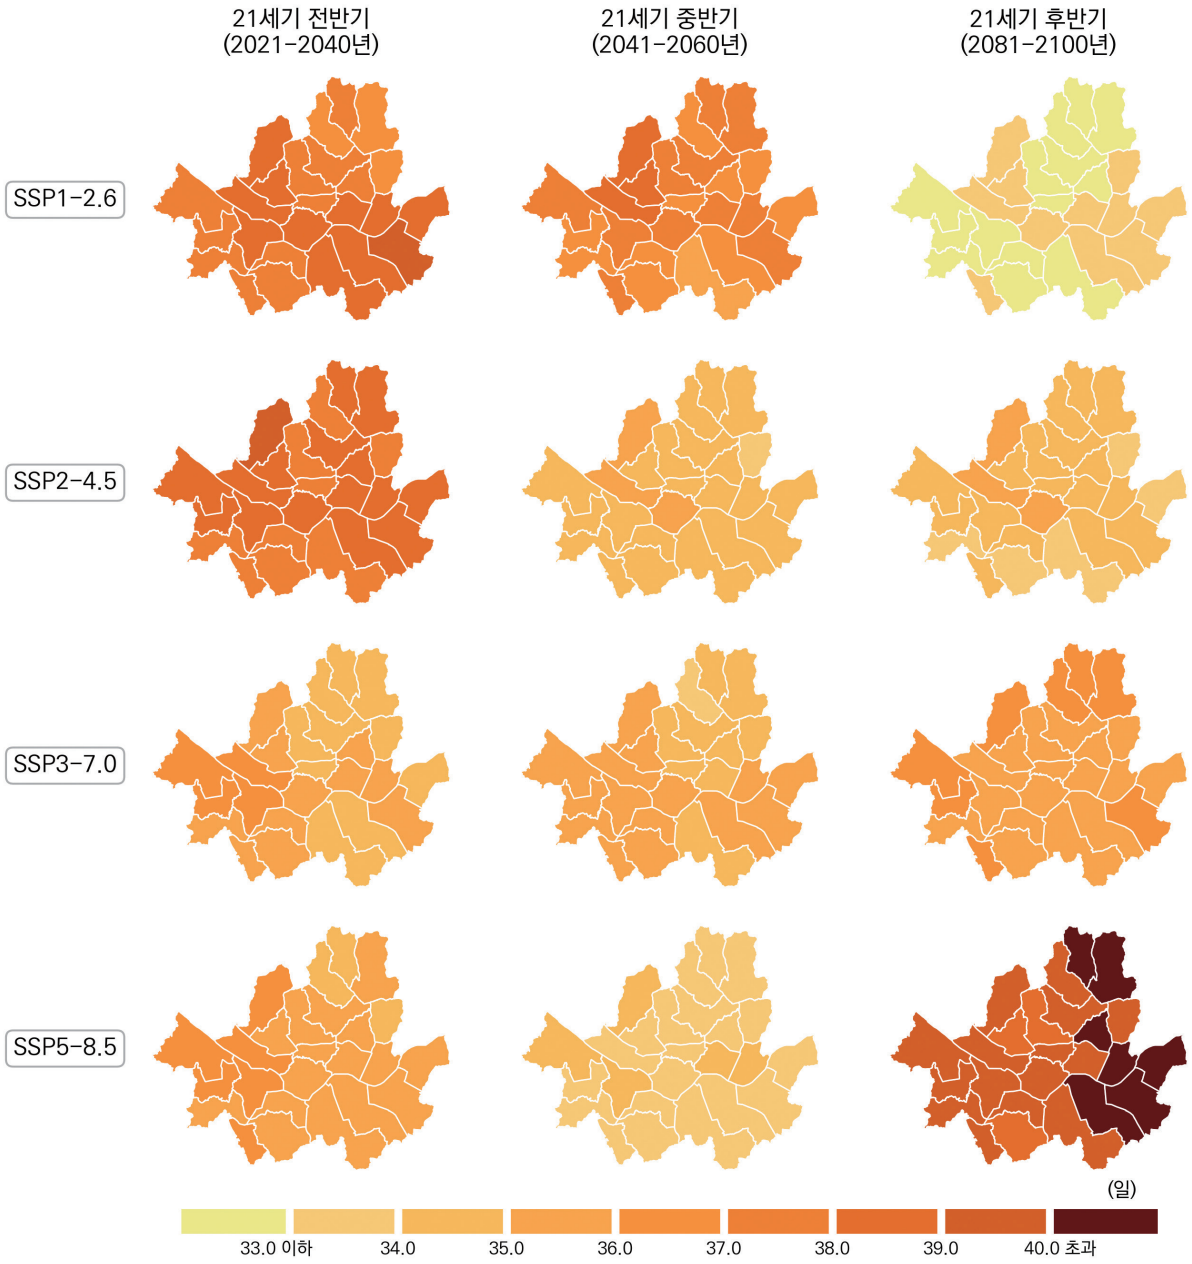

표 4-120. 서울특별시의 99퍼센타일강수량수 21세기 전망과 현재 기후 값 대비 편차(일)(SSP5-8.5)

구분	2000-2019	2021-2030	2031-2040	2041-2050	2051-2060	2061-2070	2071-2080	2081-2090	2091-2100	전반기 (2021-2040)	중반기 (2041-2060)	후반기 (2081-2100)
서울특별시	1.2	1.5	1.5	1.6	1.9	1.7	1.9	1.8	1.8	1.5	1.7	1.8
		+0.3	+0.3	+0.4	+0.7	+0.5	+0.7	+0.6	+0.6	+0.3	+0.5	+0.6
강남구	1.1	1.4	1.4	1.5	1.8	1.6	1.9	1.7	1.8	1.4	1.7	1.8
		+0.3	+0.3	+0.4	+0.7	+0.5	+0.8	+0.6	+0.7	+0.3	+0.6	+0.7
강동구	1.2	1.5	1.4	1.6	1.8	1.5	1.9	1.6	1.7	1.4	1.7	1.7
		+0.3	+0.2	+0.4	+0.6	+0.3	+0.7	+0.4	+0.5	+0.2	+0.5	+0.5
강북구	1.2	1.5	1.4	1.6	1.8	1.6	1.9	1.6	1.8	1.5	1.7	1.7
		+0.3	+0.2	+0.4	+0.6	+0.4	+0.7	+0.4	+0.6	+0.3	+0.5	+0.5
강서구	1.2	1.5	1.6	1.8	2.0	1.8	2.1	1.9	2.0	1.5	1.9	1.9
		+0.3	+0.4	+0.6	+0.8	+0.6	+0.9	+0.7	+0.8	+0.3	+0.7	+0.7
관악구	1.0	1.4	1.5	1.6	1.9	1.7	2.0	1.7	1.9	1.4	1.8	1.8
		+0.4	+0.5	+0.6	+0.9	+0.7	+1.0	+0.7	+0.9	+0.4	+0.8	+0.8
광진구	1.2	1.6	1.4	1.6	1.8	1.6	1.9	1.7	1.8	1.5	1.7	1.7
		+0.4	+0.2	+0.4	+0.6	+0.4	+0.7	+0.5	+0.6	+0.3	+0.5	+0.5
구로구	1.2	1.4	1.6	1.7	2.0	1.8	2.1	1.9	2.0	1.5	1.8	2.0
		+0.2	+0.4	+0.5	+0.8	+0.6	+0.9	+0.7	+0.8	+0.3	+0.6	+0.8
금천구	1.0	1.4	1.4	1.6	1.9	1.8	2.0	1.8	2.0	1.4	1.7	1.9
		+0.4	+0.4	+0.6	+0.9	+0.8	+1.0	+0.8	+1.0	+0.4	+0.7	+0.9
노원구	1.3	1.4	1.4	1.6	1.8	1.6	1.9	1.6	1.7	1.4	1.7	1.7
		+0.1	+0.1	+0.3	+0.5	+0.3	+0.6	+0.3	+0.4	+0.1	+0.4	+0.4
도봉구	1.1	1.3	1.3	1.6	1.8	1.6	1.8	1.5	1.7	1.3	1.7	1.6
		+0.2	+0.2	+0.5	+0.7	+0.5	+0.7	+0.4	+0.6	+0.2	+0.6	+0.5
동대문구	1.2	1.6	1.4	1.6	1.8	1.6	1.9	1.7	1.7	1.5	1.7	1.7
		+0.4	+0.2	+0.4	+0.6	+0.4	+0.7	+0.5	+0.5	+0.3	+0.5	+0.5
동작구	1.2	1.4	1.5	1.6	1.9	1.7	1.9	1.8	1.8	1.4	1.7	1.8
		+0.2	+0.3	+0.4	+0.7	+0.5	+0.7	+0.6	+0.6	+0.2	+0.5	+0.6
마포구	1.2	1.4	1.6	1.6	1.9	1.7	1.9	1.8	1.8	1.5	1.8	1.8
		+0.2	+0.4	+0.4	+0.7	+0.5	+0.7	+0.6	+0.6	+0.3	+0.6	+0.6
서대문구	1.3	1.5	1.6	1.7	2.0	1.8	1.9	1.9	1.9	1.5	1.8	1.9
		+0.2	+0.3	+0.4	+0.7	+0.5	+0.6	+0.6	+0.6	+0.2	+0.5	+0.6
서초구	1.1	1.4	1.4	1.6	1.8	1.6	1.9	1.8	1.8	1.4	1.7	1.8
		+0.3	+0.3	+0.5	+0.7	+0.5	+0.8	+0.7	+0.7	+0.3	+0.6	+0.7
성동구	1.2	1.6	1.4	1.5	1.9	1.6	1.9	1.7	1.8	1.5	1.7	1.8
		+0.4	+0.2	+0.3	+0.7	+0.4	+0.7	+0.5	+0.6	+0.3	+0.5	+0.6
성북구	1.3	1.6	1.5	1.7	1.9	1.7	1.9	1.8	1.9	1.6	1.8	1.8
		+0.3	+0.2	+0.4	+0.6	+0.4	+0.6	+0.5	+0.6	+0.3	+0.5	+0.5
송파구	1.1	1.4	1.4	1.6	1.9	1.5	1.9	1.7	1.8	1.4	1.7	1.7
		+0.3	+0.3	+0.5	+0.8	+0.4	+0.8	+0.6	+0.7	+0.3	+0.6	+0.6
양천구	1.3	1.5	1.6	1.7	2.0	1.8	2.1	1.9	2.0	1.5	1.9	1.9
		+0.2	+0.3	+0.4	+0.7	+0.5	+0.8	+0.6	+0.7	+0.2	+0.6	+0.6
영등포구	1.3	1.4	1.5	1.6	1.9	1.7	2.0	1.8	1.9	1.5	1.8	1.8
		+0.1	+0.2	+0.3	+0.6	+0.4	+0.7	+0.5	+0.6	+0.2	+0.5	+0.5
용산구	1.2	1.5	1.5	1.6	1.9	1.6	1.9	1.7	1.8	1.5	1.7	1.8
		+0.3	+0.3	+0.4	+0.7	+0.4	+0.7	+0.5	+0.6	+0.3	+0.5	+0.6
은평구	1.2	1.4	1.5	1.6	1.9	1.8	2.0	1.8	1.9	1.5	1.7	1.9
		+0.2	+0.3	+0.4	+0.7	+0.6	+0.8	+0.6	+0.7	+0.3	+0.5	+0.7
종로구	1.2	1.6	1.5	1.6	1.9	1.8	1.9	1.8	1.8	1.5	1.8	1.8
		+0.4	+0.3	+0.4	+0.7	+0.6	+0.7	+0.6	+0.6	+0.3	+0.6	+0.6
중구	1.2	1.5	1.5	1.6	2.0	1.7	1.9	1.8	1.9	1.5	1.8	1.8
		+0.3	+0.3	+0.4	+0.8	+0.5	+0.7	+0.6	+0.7	+0.3	+0.6	+0.6
종랑구	1.1	1.5	1.4	1.6	1.8	1.5	1.9	1.7	1.7	1.4	1.7	1.7
		+0.4	+0.3	+0.5	+0.7	+0.4	+0.8	+0.6	+0.6	+0.3	+0.6	+0.6