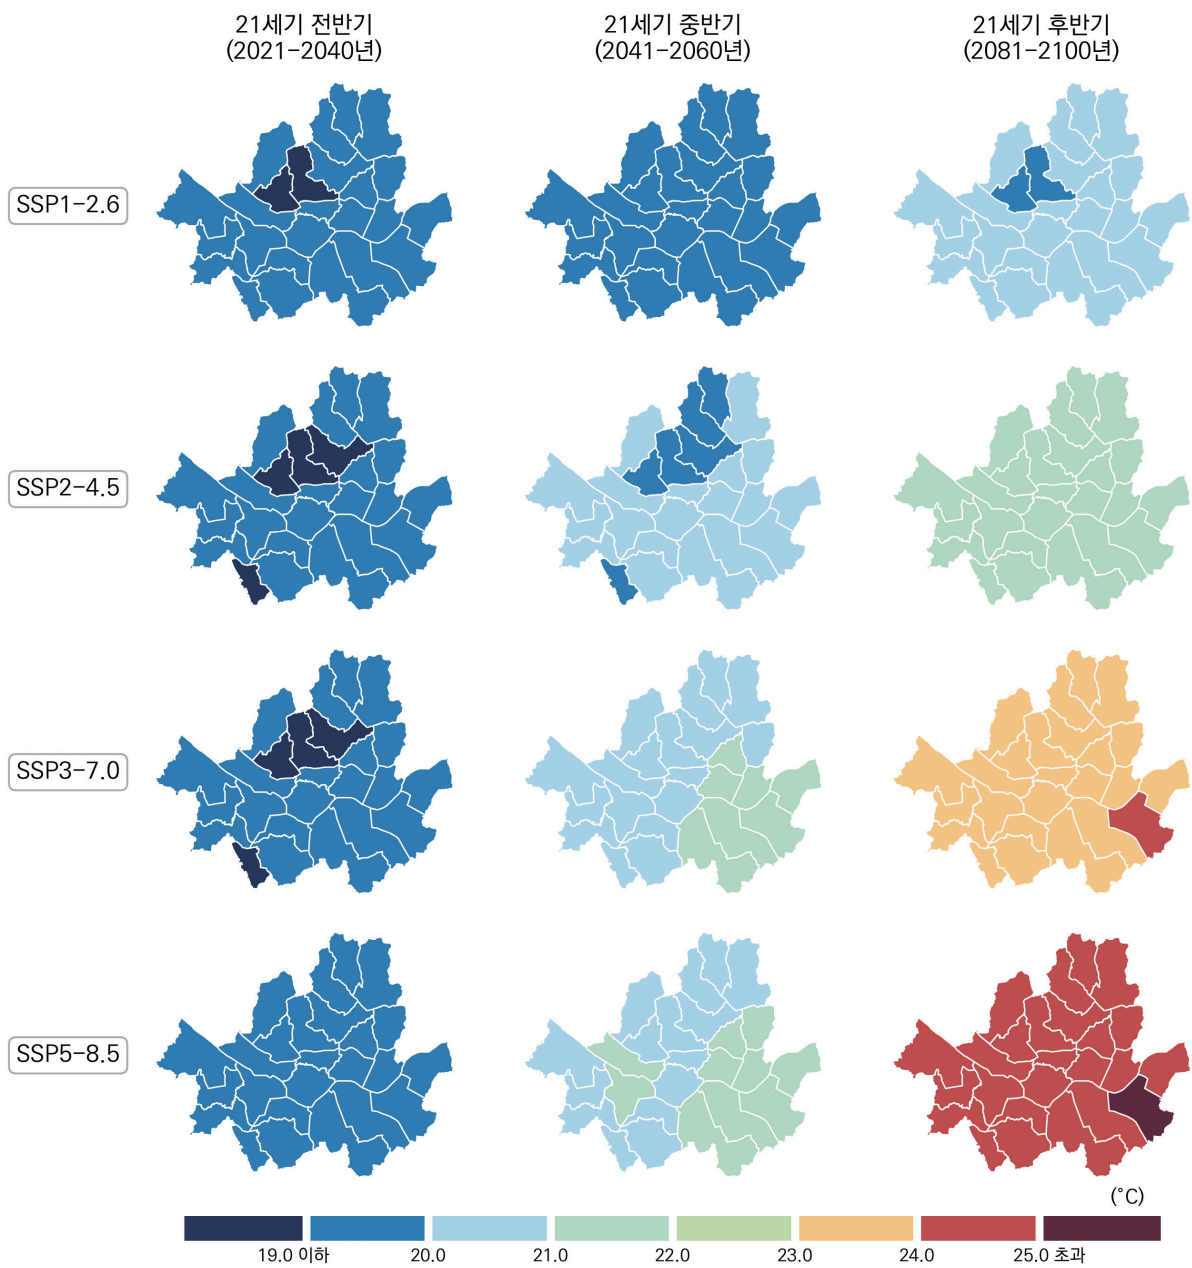

그림 4-6. 서울특별시의 연평균 최고기온(°C) 전망 분포도

표 4-9. 서울특별시의 연평균 최고기온 21세기 전망과 현재 기후 값 대비 편차(°C)(SSP1-2.6)

구분	2000-2019	2021-2030	2031-2040	2041-2050	2051-2060	2061-2070	2071-2080	2081-2090	2091-2100	전반기 (2021-2040)	중반기 (2041-2060)	후반기 (2081-2100)
서울특별시	17.9	19.3	19.6	19.6	19.5	20.0	20.2	20.3	20.5	19.4	19.6	20.4
		+1.4	+1.7	+1.7	+1.6	+2.1	+2.3	+2.4	+2.6	+1.5	+1.7	+2.5
강남구	18.2	19.5	19.8	19.9	19.8	20.3	20.4	20.5	20.7	19.7	19.9	20.6
		+1.3	+1.6	+1.7	+1.6	+2.1	+2.2	+2.3	+2.5	+1.5	+1.7	+2.4
강동구	18.2	19.5	19.8	19.9	19.8	20.3	20.4	20.5	20.7	19.7	19.9	20.6
		+1.3	+1.6	+1.7	+1.6	+2.1	+2.2	+2.3	+2.5	+1.5	+1.7	+2.4
강북구	17.7	19.1	19.4	19.5	19.4	19.8	20.0	20.1	20.3	19.2	19.4	20.2
		+1.4	+1.7	+1.8	+1.7	+2.1	+2.3	+2.4	+2.6	+1.5	+1.7	+2.5
강서구	17.9	19.2	19.6	19.6	19.6	20.0	20.2	20.3	20.5	19.4	19.6	20.4
		+1.3	+1.7	+1.7	+1.7	+2.1	+2.3	+2.4	+2.6	+1.5	+1.7	+2.5
관악구	17.8	19.1	19.5	19.5	19.4	19.9	20.1	20.2	20.3	19.3	19.4	20.2
		+1.3	+1.7	+1.7	+1.6	+2.1	+2.3	+2.4	+2.5	+1.5	+1.6	+2.4
광진구	18.2	19.5	19.8	19.9	19.8	20.2	20.4	20.5	20.7	19.6	19.8	20.6
		+1.3	+1.6	+1.7	+1.6	+2.0	+2.2	+2.3	+2.5	+1.4	+1.6	+2.4
구로구	17.9	19.2	19.5	19.6	19.5	20.0	20.1	20.2	20.4	19.3	19.5	20.3
		+1.3	+1.6	+1.7	+1.6	+2.1	+2.2	+2.3	+2.5	+1.4	+1.6	+2.4
금천구	17.7	19.1	19.4	19.4	19.3	19.8	20.0	20.1	20.3	19.2	19.4	20.2
		+1.4	+1.7	+1.7	+1.6	+2.1	+2.3	+2.4	+2.6	+1.5	+1.7	+2.5
노원구	17.8	19.2	19.5	19.5	19.4	19.9	20.1	20.2	20.3	19.3	19.5	20.3
		+1.4	+1.7	+1.7	+1.6	+2.1	+2.3	+2.4	+2.5	+1.5	+1.7	+2.5
도봉구	17.8	19.1	19.4	19.5	19.3	19.8	20.0	20.1	20.3	19.2	19.4	20.2
		+1.3	+1.6	+1.7	+1.5	+2.0	+2.2	+2.3	+2.5	+1.4	+1.6	+2.4
동대문구	18.2	19.5	19.8	19.9	19.8	20.3	20.4	20.5	20.7	19.6	19.8	20.6
		+1.3	+1.6	+1.7	+1.6	+2.1	+2.2	+2.3	+2.5	+1.4	+1.6	+2.4
동작구	17.9	19.2	19.5	19.6	19.5	20.0	20.1	20.2	20.4	19.4	19.5	20.3
		+1.3	+1.6	+1.7	+1.6	+2.1	+2.2	+2.3	+2.5	+1.5	+1.6	+2.4
마포구	18.0	19.3	19.6	19.7	19.6	20.1	20.2	20.3	20.5	19.5	19.6	20.4
		+1.3	+1.6	+1.7	+1.6	+2.1	+2.2	+2.3	+2.5	+1.5	+1.6	+2.4
서대문구	17.5	18.8	19.2	19.2	19.1	19.6	19.8	19.9	20.0	19.0	19.2	19.9
		+1.3	+1.7	+1.7	+1.6	+2.1	+2.3	+2.4	+2.5	+1.5	+1.7	+2.4
서초구	18.2	19.5	19.9	19.9	19.9	20.3	20.5	20.6	20.8	19.7	19.9	20.7
		+1.3	+1.7	+1.7	+1.7	+2.1	+2.3	+2.4	+2.6	+1.5	+1.7	+2.5
성동구	18.1	19.5	19.8	19.8	19.7	20.2	20.4	20.5	20.7	19.6	19.8	20.6
		+1.4	+1.7	+1.7	+1.6	+2.1	+2.3	+2.4	+2.6	+1.5	+1.7	+2.5
성북구	17.7	19.0	19.3	19.4	19.3	19.8	19.9	20.0	20.2	19.2	19.3	20.1
		+1.3	+1.6	+1.7	+1.6	+2.1	+2.2	+2.3	+2.5	+1.5	+1.6	+2.4
송파구	18.3	19.7	20.0	20.1	19.9	20.4	20.6	20.7	20.9	19.8	20.0	20.8
		+1.4	+1.7	+1.8	+1.6	+2.1	+2.3	+2.4	+2.6	+1.5	+1.7	+2.5
양천구	18.0	19.3	19.6	19.7	19.6	20.1	20.2	20.3	20.5	19.5	19.6	20.4
		+1.3	+1.6	+1.7	+1.6	+2.1	+2.2	+2.3	+2.5	+1.5	+1.6	+2.4
영등포구	18.1	19.4	19.8	19.8	19.7	20.2	20.4	20.5	20.6	19.6	19.8	20.5
		+1.3	+1.7	+1.7	+1.6	+2.1	+2.3	+2.4	+2.5	+1.5	+1.7	+2.4
용산구	17.8	19.1	19.4	19.5	19.4	19.9	20.0	20.1	20.3	19.3	19.4	20.2
		+1.3	+1.6	+1.7	+1.6	+2.1	+2.2	+2.3	+2.5	+1.5	+1.6	+2.4
은평구	17.8	19.1	19.5	19.5	19.4	19.9	20.1	20.2	20.3	19.3	19.5	20.2
		+1.3	+1.7	+1.7	+1.6	+2.1	+2.3	+2.4	+2.5	+1.5	+1.7	+2.4
종로구	17.5	18.8	19.1	19.2	19.1	19.6	19.7	19.8	20.0	18.9	19.1	19.9
		+1.3	+1.6	+1.7	+1.6	+2.1	+2.2	+2.3	+2.5	+1.4	+1.6	+2.4
중구	17.9	19.3	19.6	19.7	19.6	20.1	20.2	20.3	20.5	19.4	19.6	20.4
		+1.4	+1.7	+1.8	+1.7	+2.2	+2.3	+2.4	+2.6	+1.5	+1.7	+2.5
종량구	18.0	19.4	19.7	19.8	19.6	20.1	20.3	20.4	20.6	19.5	19.7	20.5
		+1.4	+1.7	+1.8	+1.6	+2.1	+2.3	+2.4	+2.6	+1.5	+1.7	+2.5