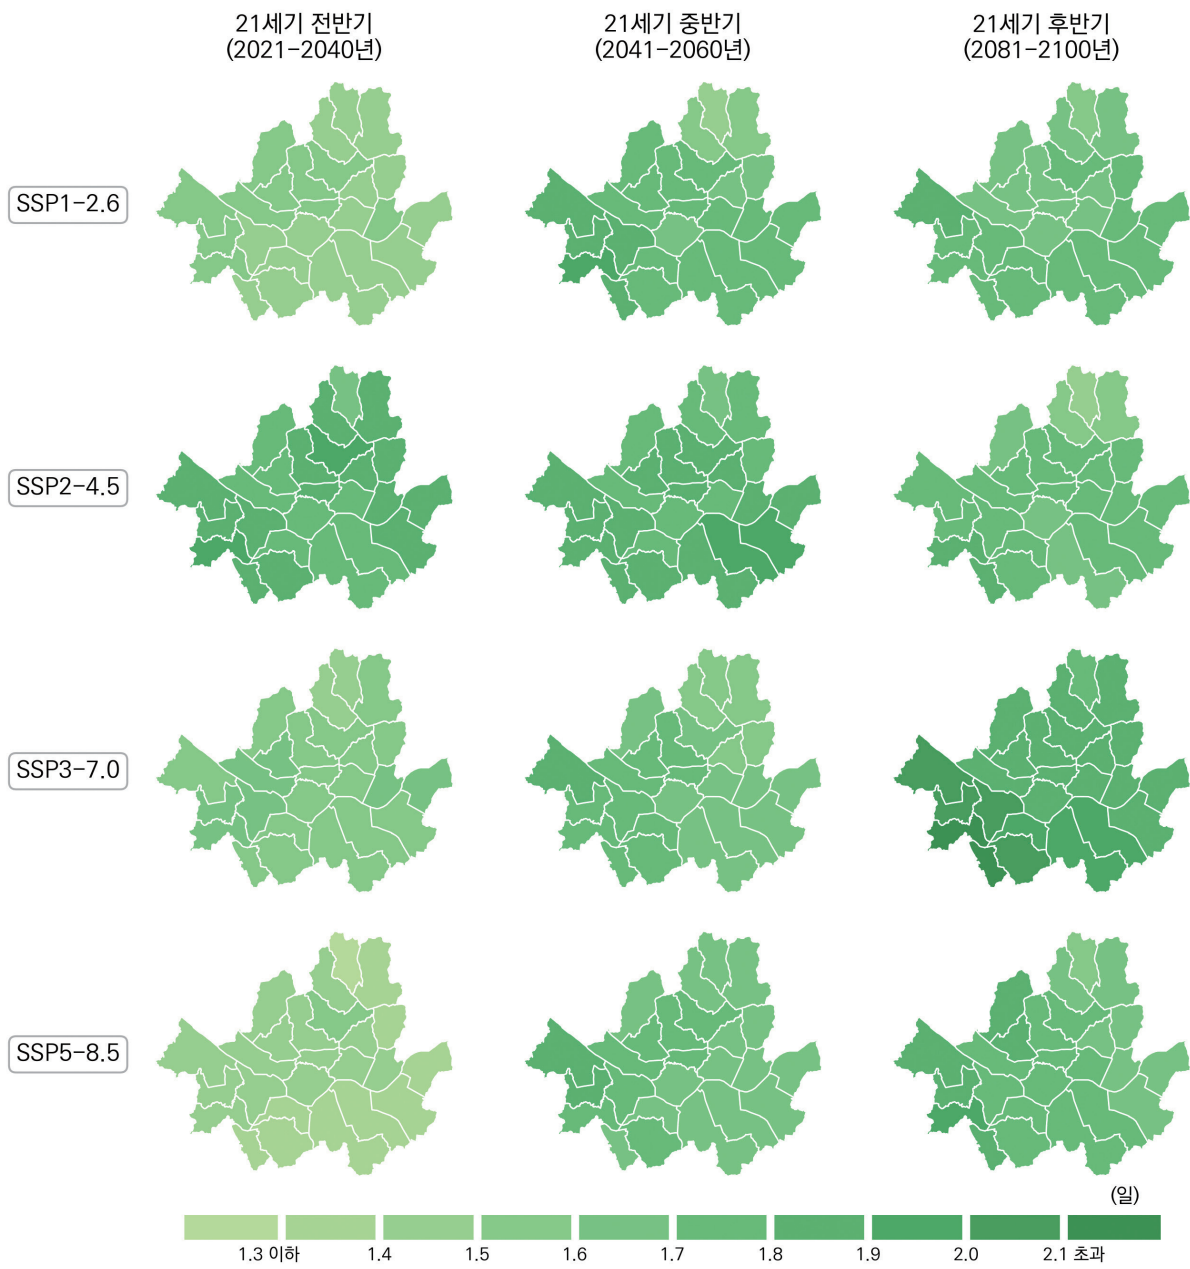

표 4-116. 서울특별시의 95퍼센타일강수일수 21세기 전망과 현재 기후 값 대비 편차(일)(SSP5-8.5)

구분	2000-2019	2021-2030	2031-2040	2041-2050	2051-2060	2061-2070	2071-2080	2081-2090	2091-2100	전반기 (2021-2040)	중반기 (2041-2060)	후반기 (2081-2100)
서울특별시	3.9	4.7 +0.8	4.0 +0.1	4.2 +0.3	4.8 +0.9	4.6 +0.7	5.1 +1.2	5.1 +1.2	5.2 +1.3	4.3 +0.4	4.5 +0.6	5.1 +1.2
강남구	3.9	4.7 +0.8	3.9 +0.0	4.0 +0.1	4.7 +0.8	4.6 +0.7	4.9 +1.0	4.9 +1.0	5.1 +1.2	4.3 +0.4	4.4 +0.5	5.0 +1.1
강동구	4.0	4.6 +0.6	4.1 +0.1	4.1 +0.1	4.6 +0.6	4.5 +0.5	4.9 +0.9	4.9 +0.9	5.2 +1.2	4.4 +0.4	4.3 +0.3	5.0 +1.0
강북구	4.0	4.6 +0.6	4.2 +0.2	4.6 +0.6	5.2 +1.2	4.9 +0.9	5.5 +1.5	5.4 +1.4	5.4 +1.4	4.4 +0.4	4.9 +0.9	5.4 +1.4
강서구	3.8	4.7 +0.9	3.8 +0.0	4.1 +0.3	4.6 +0.8	4.6 +0.8	4.9 +1.1	5.0 +1.2	5.1 +1.3	4.2 +0.4	4.3 +0.5	5.0 +1.2
관악구	3.8	4.7 +0.9	3.8 +0.0	4.0 +0.2	4.6 +0.8	4.6 +0.8	5.0 +1.2	5.1 +1.3	5.3 +1.5	4.3 +0.5	4.3 +0.5	5.2 +1.4
광진구	4.1	4.7 +0.6	4.1 +0.0	4.2 +0.1	4.9 +0.8	4.6 +0.5	5.0 +0.9	5.0 +0.9	5.1 +1.0	4.4 +0.3	4.5 +0.4	5.1 +1.0
구로구	3.7	4.6 +0.9	3.7 +0.0	4.0 +0.3	4.5 +0.8	4.5 +0.8	4.8 +1.1	5.0 +1.3	5.2 +1.5	4.2 +0.5	4.2 +0.5	5.1 +1.4
금천구	3.8	4.8 +1.0	3.8 +0.0	4.1 +0.3	4.6 +0.8	4.7 +0.9	4.9 +1.1	5.2 +1.4	5.3 +1.5	4.3 +0.5	4.4 +0.6	5.2 +1.4
노원구	4.1	4.5 +0.4	4.2 +0.1	4.4 +0.3	5.1 +1.0	4.7 +0.6	5.2 +1.1	5.2 +1.1	5.3 +1.2	4.4 +0.3	4.7 +0.6	5.3 +1.2
도봉구	4.1	4.9 +0.8	4.3 +0.2	4.7 +0.6	5.4 +1.3	4.9 +0.8	5.5 +1.4	5.4 +1.3	5.5 +1.4	4.6 +0.5	5.0 +0.9	5.5 +1.4
동대문구	4.1	4.7 +0.6	4.2 +0.1	4.4 +0.3	5.0 +0.9	4.7 +0.6	5.2 +1.1	5.1 +1.0	5.2 +1.1	4.4 +0.3	4.7 +0.6	5.1 +1.0
동작구	3.8	4.7 +0.9	3.8 +0.0	3.9 +0.1	4.6 +0.8	4.5 +0.7	4.9 +1.1	5.0 +1.2	5.2 +1.4	4.2 +0.4	4.3 +0.5	5.1 +1.3
마포구	3.6	4.6 +1.0	3.8 +0.2	3.9 +0.3	4.6 +1.0	4.5 +0.9	4.9 +1.3	5.1 +1.5	5.0 +1.4	4.2 +0.6	4.3 +0.7	5.0 +1.4
서대문구	3.7	4.8 +1.1	3.9 +0.2	4.2 +0.5	4.9 +1.2	4.7 +1.0	5.2 +1.5	5.1 +1.4	5.2 +1.5	4.3 +0.6	4.6 +0.9	5.2 +1.5
서초구	4.0	4.8 +0.8	3.9 -0.1	4.1 +0.1	4.8 +0.8	4.7 +0.7	5.0 +1.0	5.0 +1.0	5.2 +1.2	4.3 +0.3	4.4 +0.4	5.1 +1.1
성동구	4.0	4.7 +0.7	4.2 +0.2	4.3 +0.3	4.9 +0.9	4.7 +0.7	5.1 +1.1	5.1 +1.1	5.2 +1.2	4.5 +0.5	4.6 +0.6	5.1 +1.1
성북구	4.0	4.6 +0.6	4.2 +0.2	4.5 +0.5	5.1 +1.1	4.8 +0.8	5.4 +1.4	5.3 +1.3	5.3 +1.3	4.4 +0.4	4.8 +0.8	5.3 +1.3
송파구	3.9	4.6 +0.7	4.0 +0.1	4.0 +0.1	4.6 +0.7	4.5 +0.6	4.9 +1.0	4.8 +0.9	5.2 +1.3	4.3 +0.4	4.3 +0.4	5.0 +1.1
양천구	3.7	4.6 +0.9	3.8 +0.1	4.0 +0.3	4.6 +0.9	4.5 +0.8	4.9 +1.2	5.0 +1.3	5.0 +1.3	4.2 +0.5	4.3 +0.6	5.0 +1.3
영등포구	3.6	4.5 +0.9	3.6 +0.0	3.8 +0.2	4.4 +0.8	4.4 +0.8	4.7 +1.1	5.0 +1.4	5.0 +1.4	4.1 +0.5	4.1 +0.5	5.0 +1.4
용산구	3.9	4.7 +0.8	4.0 +0.1	4.2 +0.3	5.0 +1.1	4.6 +0.7	5.1 +1.2	5.1 +1.2	5.3 +1.4	4.4 +0.5	4.6 +0.7	5.2 +1.3
은평구	3.7	4.6 +0.9	3.8 +0.1	4.2 +0.5	4.8 +1.1	4.7 +1.0	5.1 +1.4	5.1 +1.4	5.0 +1.3	4.2 +0.5	4.5 +0.8	5.1 +1.4
종로구	4.0	4.8 +0.8	4.1 +0.1	4.5 +0.5	5.2 +1.2	4.8 +0.8	5.2 +1.2	5.2 +1.2	5.3 +1.3	4.5 +0.5	4.8 +0.8	5.2 +1.2
중구	4.0	4.8 +0.8	4.1 +0.1	4.3 +0.3	5.0 +1.0	4.7 +0.7	5.1 +1.1	5.1 +1.1	5.2 +1.2	4.4 +0.4	4.7 +0.7	5.1 +1.1
종량구	4.2	4.5 +0.3	4.2 +0.0	4.3 +0.1	4.9 +0.7	4.7 +0.5	5.2 +1.0	5.1 +0.9	5.2 +1.0	4.4 +0.2	4.6 +0.4	5.2 +1.0