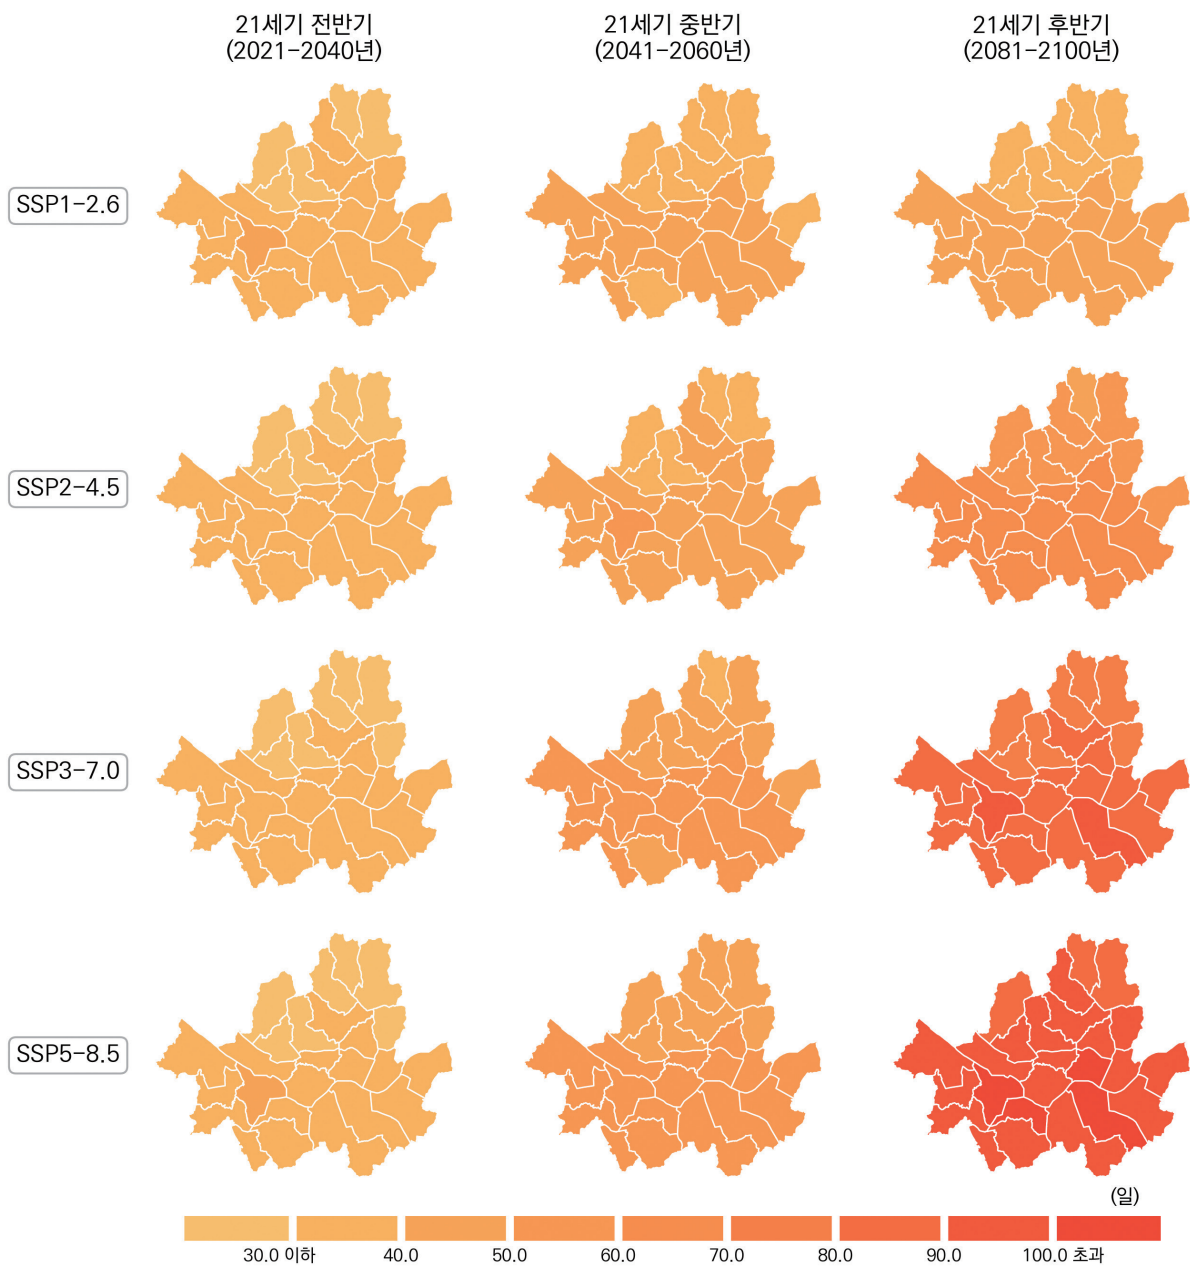

표 4-36. 서울특별시의 폭염일수 21세기 전망과 현재 기후 값 대비 편차(일)(SSP5-8.5)

구분	2000-2019	2021-2030	2031-2040	2041-2050	2051-2060	2061-2070	2071-2080	2081-2090	2091-2100	전반기 (2021-2040)	중반기 (2041-2060)	후반기 (2081-2100)
서울특별시	15.0	31.1	35.6	54.4	55.0	75.9	87.5	103.9	115.7	33.4	54.7	109.8
		+16.1	+20.6	+39.4	+40.0	+60.9	+72.5	+88.9	+100.7	+18.4	+39.7	+94.8
강남구	17.9	34.6	39.3	58.6	59.5	79.8	91.6	107.9	119.7	37.0	59.1	113.8
		+16.7	+21.4	+40.7	+41.6	+61.9	+73.7	+90.0	+101.8	+19.1	+41.2	+95.9
강동구	18.3	34.6	39.5	58.5	59.7	80.4	91.8	108.4	120.4	37.1	59.1	114.4
		+16.3	+21.2	+40.2	+41.4	+62.1	+73.5	+90.1	+102.1	+18.8	+40.8	+96.1
강북구	14.9	30.4	34.9	52.8	53.2	74.2	85.6	101.6	113.8	32.6	53.0	107.7
		+15.5	+20.0	+37.9	+38.3	+59.3	+70.7	+86.7	+98.9	+17.7	+38.1	+92.8
강서구	14.4	30.5	35.1	54.3	54.8	75.7	87.6	103.6	115.2	32.8	54.6	109.4
		+16.1	+20.7	+39.9	+40.4	+61.3	+73.2	+89.2	+100.8	+18.4	+40.2	+95.0
관악구	11.9	27.5	31.4	50.0	50.8	71.9	84.0	100.8	112.3	29.5	50.4	106.5
		+15.6	+19.5	+38.1	+38.9	+60.0	+72.1	+88.9	+100.4	+17.6	+38.5	+94.6
광진구	17.7	34.1	38.9	57.9	58.8	79.4	90.8	107.3	119.4	36.5	58.3	113.3
		+16.4	+21.2	+40.2	+41.1	+61.7	+73.1	+89.6	+101.7	+18.8	+40.6	+95.6
구로구	14.8	30.0	34.5	53.9	54.7	75.2	87.5	103.5	114.4	32.3	54.3	109.0
		+15.2	+19.7	+39.1	+39.9	+60.4	+72.7	+88.7	+99.6	+17.5	+39.5	+94.2
금천구	11.5	26.0	29.7	48.4	49.1	69.8	82.5	99.0	110.1	27.8	48.7	104.6
		+14.5	+18.2	+36.9	+37.6	+58.3	+71.0	+87.5	+98.6	+16.3	+37.2	+93.1
노원구	14.2	29.8	34.3	52.5	52.7	74.5	85.9	102.1	114.5	32.0	52.6	108.3
		+15.6	+20.1	+38.3	+38.5	+60.3	+71.7	+87.9	+100.3	+17.8	+38.4	+94.1
도봉구	14.5	29.3	33.6	51.7	51.7	73.6	84.9	101.1	113.4	31.4	51.7	107.2
		+14.8	+19.1	+37.2	+37.2	+59.1	+70.4	+86.6	+98.9	+16.9	+37.2	+92.7
동대문구	17.5	34.0	39.0	57.8	58.6	79.4	90.9	107.2	119.5	36.5	58.2	113.3
		+16.5	+21.5	+40.3	+41.1	+61.9	+73.4	+89.7	+102.0	+19.0	+40.7	+95.8
동작구	14.4	30.8	35.2	54.2	54.8	75.4	87.1	103.5	114.9	33.0	54.5	109.2
		+16.4	+20.8	+39.8	+40.4	+61.0	+72.7	+89.1	+100.5	+18.6	+40.1	+94.8
마포구	14.5	31.3	36.0	54.9	55.6	76.5	88.2	104.7	116.3	33.6	55.3	110.5
		+16.8	+21.5	+40.4	+41.1	+62.0	+73.7	+90.2	+101.8	+19.1	+40.8	+96.0
서대문구	10.6	26.0	29.7	47.5	47.6	69.0	80.7	97.2	109.1	27.8	47.6	103.2
		+15.4	+19.1	+36.9	+37.0	+58.4	+70.1	+86.6	+98.5	+17.2	+37.0	+92.6
서초구	18.8	36.4	40.9	60.2	61.2	81.5	93.1	109.3	120.8	38.7	60.7	115.0
		+17.6	+22.1	+41.4	+42.4	+62.7	+74.3	+90.5	+102.0	+19.9	+41.9	+96.2
성동구	17.0	33.7	38.6	57.3	58.3	78.8	90.4	106.7	118.7	36.1	57.8	112.7
		+16.7	+21.6	+40.3	+41.3	+61.8	+73.4	+89.7	+101.7	+19.1	+40.8	+95.7
성북구	13.9	29.3	33.8	51.8	52.0	73.0	84.3	100.5	112.5	31.6	51.9	106.5
		+15.4	+19.9	+37.9	+38.1	+59.1	+70.4	+86.6	+98.6	+17.7	+38.0	+92.6
송파구	18.7	35.8	40.7	59.8	61.1	81.5	93.0	109.6	121.4	38.2	60.4	115.5
		+17.1	+22.0	+41.1	+42.4	+62.8	+74.3	+90.9	+102.7	+19.5	+41.7	+96.8
양천구	15.2	31.4	36.4	55.7	56.3	76.9	89.0	104.9	116.2	33.9	56.0	110.6
		+16.2	+21.2	+40.5	+41.1	+61.7	+73.8	+89.7	+101.0	+18.7	+40.8	+95.4
영등포구	16.3	33.6	38.7	58.1	58.8	79.2	91.0	107.0	118.3	36.1	58.4	112.6
		+17.3	+22.4	+41.8	+42.5	+62.9	+74.7	+90.7	+102.0	+19.8	+42.1	+96.3
용산구	13.8	29.8	34.2	52.8	53.4	74.2	85.8	102.3	114.0	32.0	53.1	108.1
		+16.0	+20.4	+39.0	+39.6	+60.4	+72.0	+88.5	+100.2	+18.2	+39.3	+94.3
은평구	13.3	29.8	34.2	52.8	53.0	74.6	86.1	102.3	114.3	32.0	52.9	108.3
		+16.5	+20.9	+39.5	+39.7	+61.3	+72.8	+89.0	+101.0	+18.7	+39.6	+95.0
종로구	11.1	26.1	30.0	47.4	47.6	68.7	80.1	96.5	108.5	28.1	47.5	102.5
		+15.0	+18.9	+36.3	+36.5	+57.6	+69.0	+85.4	+97.4	+17.0	+36.4	+91.4
중구	14.4	31.0	35.9	54.4	54.9	76.1	87.4	104.0	116.2	33.5	54.7	110.1
		+16.6	+21.5	+40.0	+40.5	+61.7	+73.0	+89.6	+101.8	+19.1	+40.3	+95.7
종량구	16.3	32.2	37.0	55.6	56.2	77.6	88.9	105.4	117.7	34.6	55.9	111.5
		+15.9	+20.7	+39.3	+39.9	+61.3	+72.6	+89.1	+101.4	+18.3	+39.6	+95.2